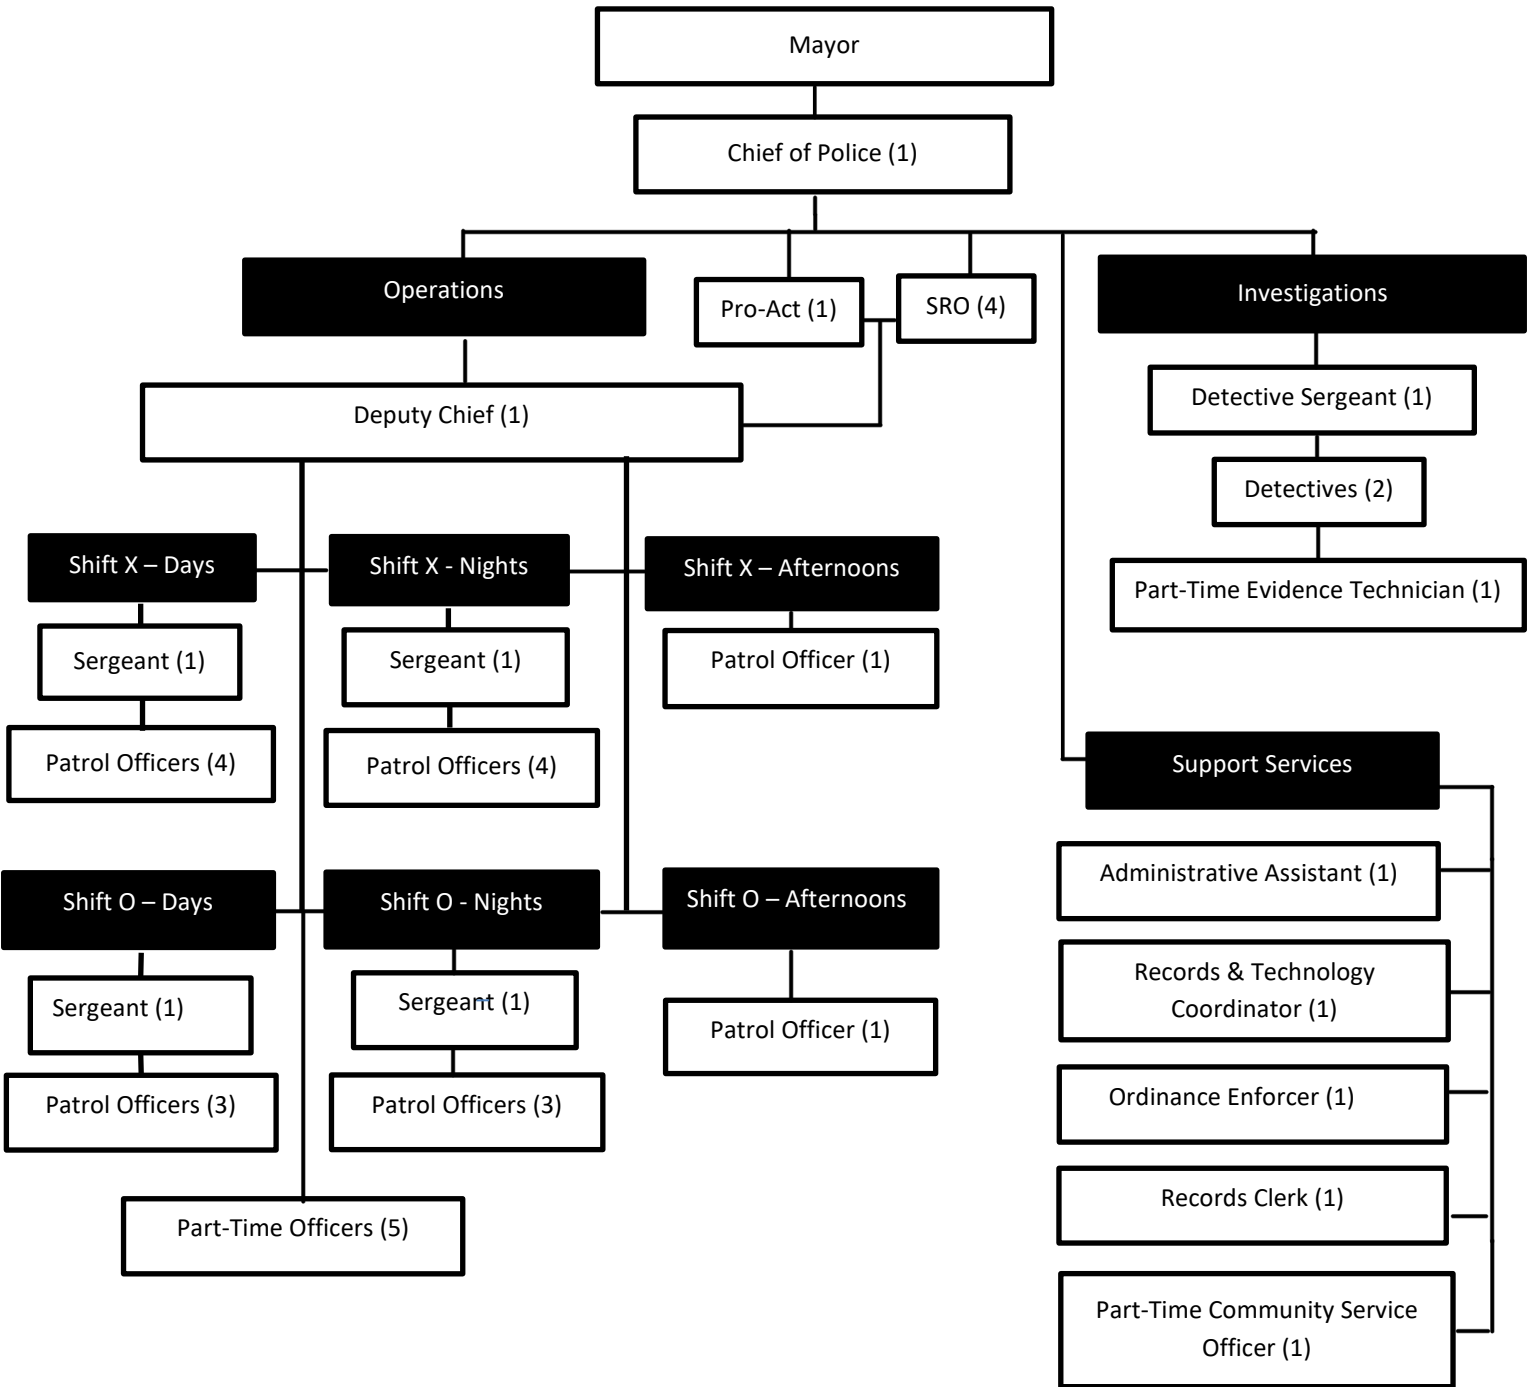

MORRIS POLICE DEPARTMENT
 ORGANIZATIONAL CHART – COMMAND PROTOCOL

Full-Time Sworn Officers – 30
 Full-Time Support Staff – 4
 Part-Time Officers - 5
 Part-Time Evidence Technician – 1
 Part-Time CSO - 1
 Total Full-Time/Part-Time Personnel - 41