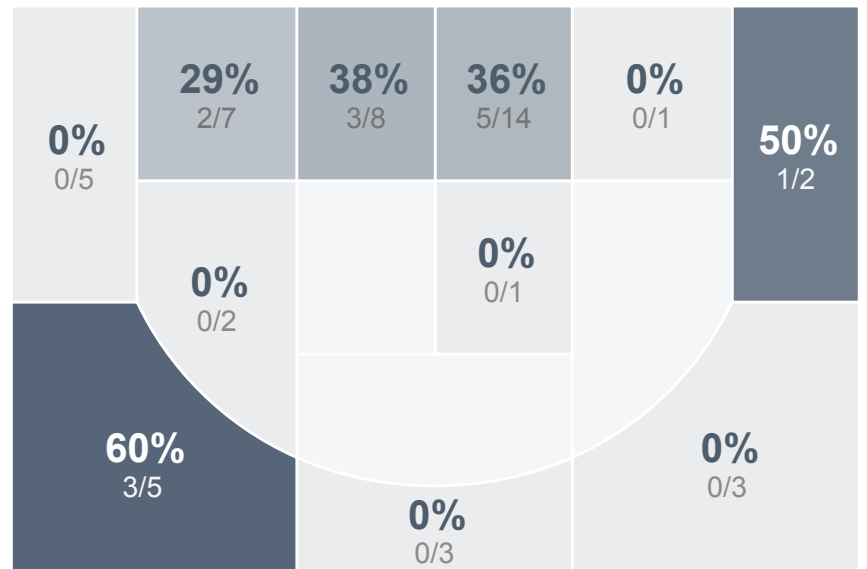

Turtle Mountain High School