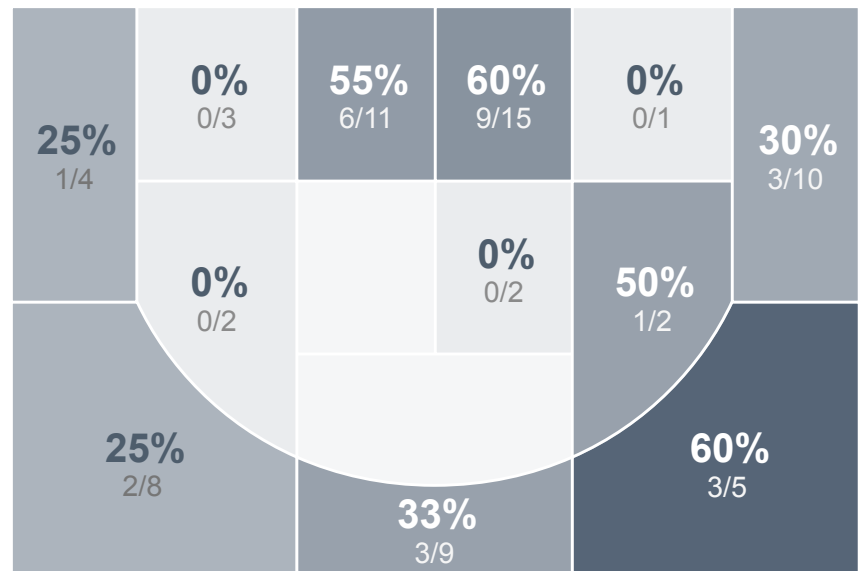

Box Score Report

MHS vs Turtle Mountain - Feb 2, 2019 - W 82-42

Period Stats

Team	1	2	Final
MHS	40	42	82
TMHS	16	26	42

Run Graph

Team Stats

	MHS	TMHS
Field Goal %	38.9%	27.5%
Effective Field Goal %	47.2%	31.4%
2FG Made/Attempted	16/36	10/33
2FG%	44.4%	30.3%
3FG Made/Attempted	12/36	4/18
3FG%	33.3%	22.2%
FT Made/Attempted	14/21	10/13
Free Throw Percentage	66.7%	76.9%
Points Per Possession	1.05	0.55
Transition Points	11	7
Points Off Turnovers	32	7
Second Chance Points	16	6
Points in the Paint	30	16
Offensive Rebounds	19	13
Defense Rebounds	26	27
Assists	18	9
Deflections	17	6
Steals	18	10
Blocks	3	4
Turnovers	15	32
Personal Fouls	14	17
Charges Taken	1	1

Mandan

Turtle Mountain High School