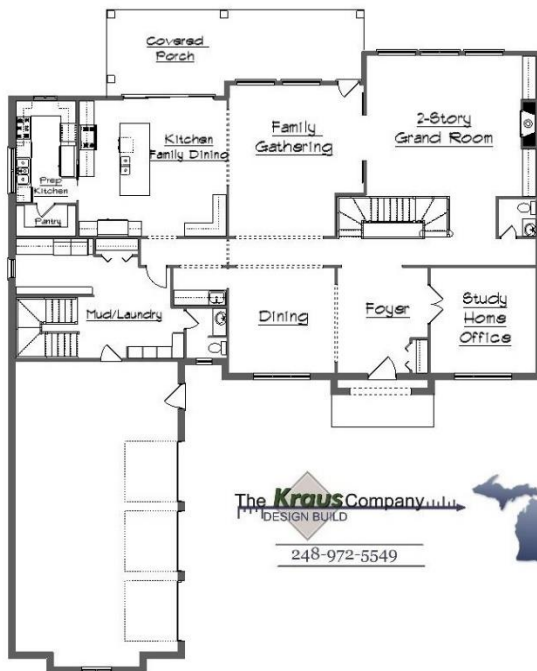

Your Land Your Style Your Home Your Way

Design + Build = Your Best Value

The **Kraus** Company
DESIGN BUILD
248-972-5549

Moores Hill Estate
4900 Sq. Ft.

Copyright © 2020 Kraus Design Build
All Rights Reserved