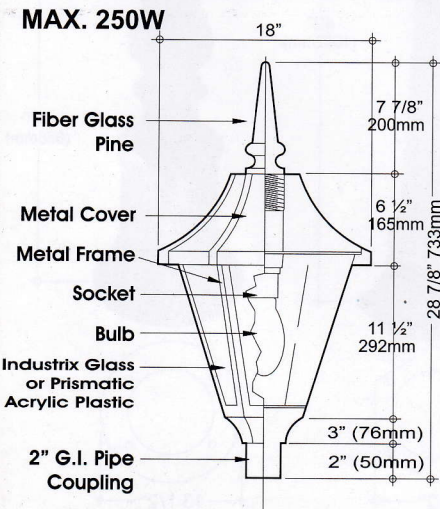

AMCO CASTLE LANTERN

COUPLING TYPE

MODEL NO.

C4 - SC

WALL TYPE

MODEL NO.

C4 - SW

WALL TYPE

MODEL NO.

C4 - CW

BASE TYPE

MODEL NO.

C4 - SM

MODEL NO.

C4 - SP - 2L

DIMENSION: