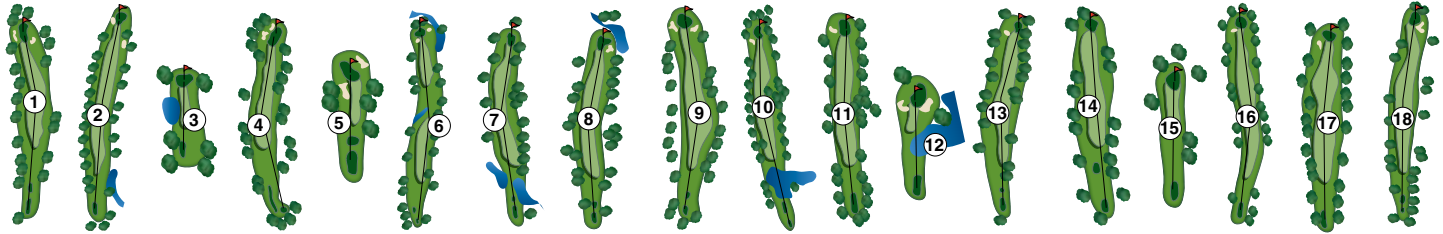

Local Rules

- U.S.G.A. rules govern all play except where local rules prevail.
- **Out of bounds:** Defined by the inside edge of the white stakes, perimeter walls or fences.
- **Dress Code:** No tank tops or cut off tee shirts and shorts. Clothing with profane language or images are strictly prohibited.
- **Motorized carts:** You must be 18 years or older with a valid driver's license to operate a golf cart.
- **Pace of play:** Our target pace for eighteen holes is 4 - 4½ hours.
- Practice is limited to practice areas so designated; practice range and practice putting green.
- Players holding up play shall allow faster players through provided there is open space.
- Please repair ball marks on the green and replace divots through the green.
- Driving range balls shall be returned to the range.
- All rock near and around cart paths are considered immovable obstructions. Players shall proceed using USGA rules of golf. Please consult the professional for assistance or advice on rules.

Use 90° cart path rules unless otherwise specified by golf shop. Please play ready golf and keep up with the group in front of you.

DIAMOND OAKS GOLF COURSE

349 Diamond Oaks Road, Roseville, CA 95678
(916) 771-GOLF • www.golfroseville.com
Ted Robinson - Architect