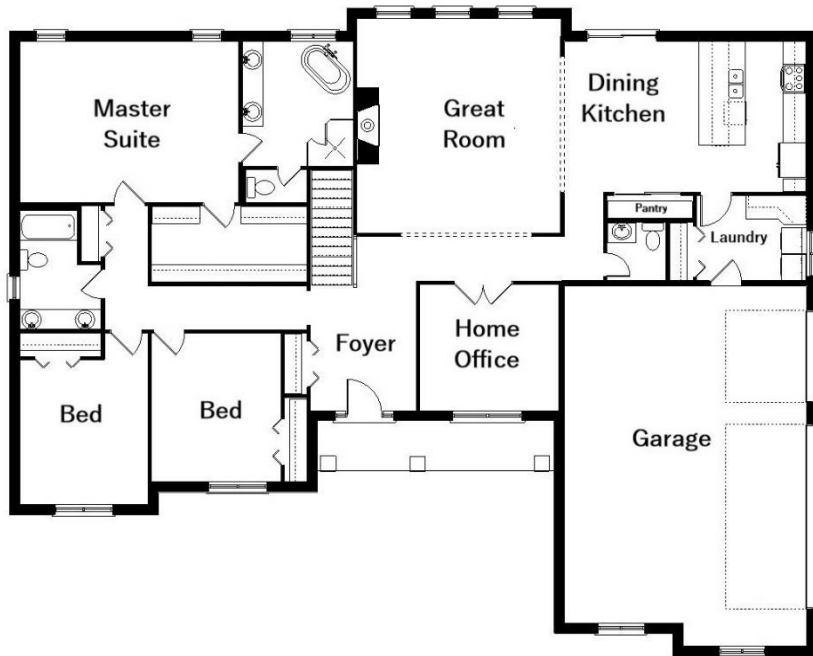

Your Land Your Style Your Home Your Way
Design + Build = Your Best Value

Applebrook
2300 Sq.Ft.

Copyright © 2019 Kraus Design
All Rights Reserved

The **Kraus** Company
DESIGN BUILD

248-972-5549

We Welcome Your Changes
to All of Our Plans

Setting the New Standard

Your Land Your Style Your Home Your Way
Design + Build = Your Best Value

Applebrook B
2300 Sq.Ft.
Copyright © 2019 Kraus Design
All Rights Reserved

The Kraus Company
DESIGN BUILD

248-972-5549

We Welcome Your Changes
to All of Our Plans

Setting the New Standard

Your Land Your Style Your Home Your Way
Design + Build = Your Best Value

Applebrook C FE
2300 Sq.Ft.

Copyright © 2019 Kraus Design
All Rights Reserved