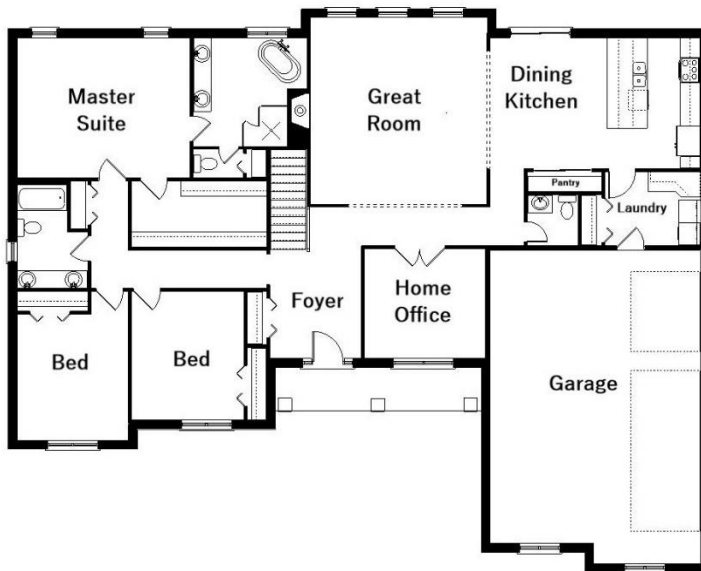

Your Land Your Style Your Home Your Way
Design + Build = Your Best Value

Applebrook
2300 Sq.Ft.

Copyright © 2019 Kraus Design
All Rights Reserved

The **Kraus** Company
DESIGN BUILD

248-972-5549

We Welcome Your Changes
to All of Our Plans

Setting the New Standard

Your Land Your Style Your Home Your Way
Design + Build = Your Best Value

Applebrook B
2300 Sq.Ft.
Copyright © 2019 Kraus Design
All Rights Reserved

The Kraus Company
DESIGN BUILD

248-972-5549

We Welcome Your Changes
to All of Our Plans

Setting the New Standard

Your Land Your Style Your Home Your Way
Design + Build = Your Best Value

Applebrook C FE
2300 Sq.Ft.

Copyright © 2019 Kraus Design
All Rights Reserved