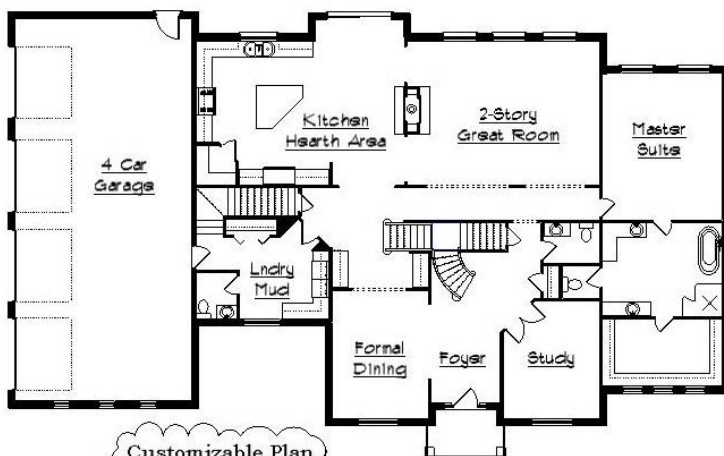

## Martha's Vineyard 4900 Sq.Ft.

Copyright © 2019 Kraus Design Build  
All Rights Reserved

248-972-5549

Customizable Plan  
to Meet Your Needs