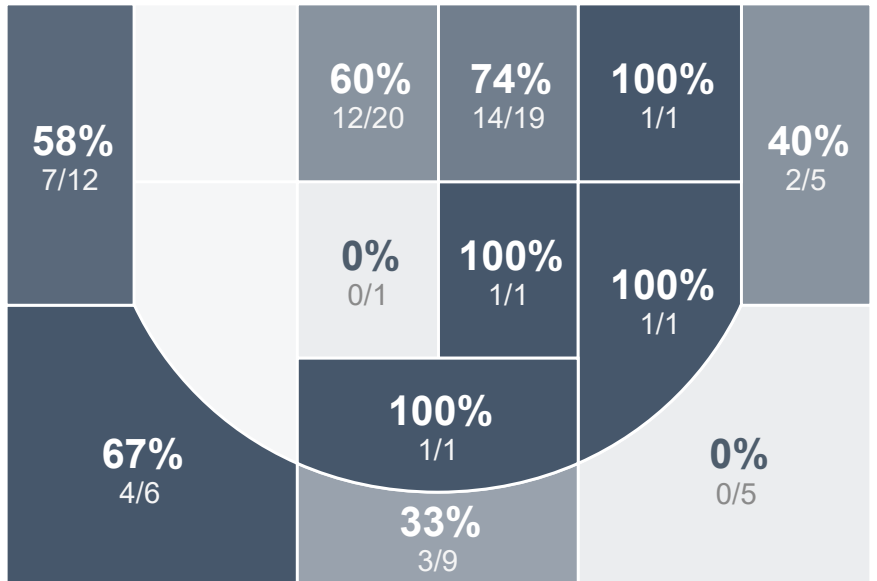

Girls Varsity Basketball