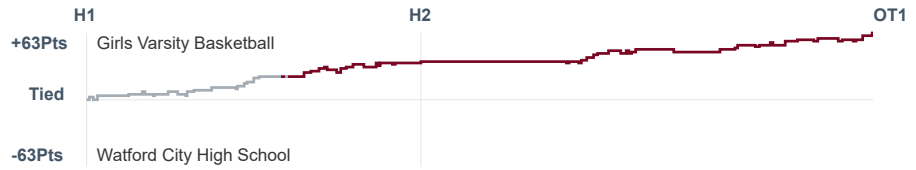

Box Score Report

MHS @ Watford City - Dec 20, 2022 - W 109-46

Period Stats

Team	1	2	Final
MHS	59	50	109
WCHS	23	23	46

Run Graph

Team Stats

	MHS	WCHS
Field Goal %	56.8%	36.7%
Effective Field Goal %	66.7%	40.8%
2FG Made/Attempted	30/44	14/29
2FG%	68.2%	48.3%
3FG Made/Attempted	16/37	4/20
3FG%	43.2%	20.0%
FT Made/Attempted	1/4	6/7
Free Throw Percentage	25.0%	85.7%
Points Per Possession	1.47	0.63
Transition Points	26	2
Points Off Turnovers	36	7
Second Chance Points	19	8
Points in the Paint	54	16
Offensive Rebounds	17	7
Defense Rebounds	24	18
Assists	34	8
Deflections	9	2
Steals	19	5
Blocks	3	1
Turnovers	8	28
Personal Fouls	10	7
Charges Taken	0	0

Girls Varsity Basketball

Watford City High School

Girls Varsity Basketball's Player Stats

Name	Pts	FG	3FG	FT	+/-	MINS	OREB	DREB	AST	DEFL	STL	BLK	TO	FOUL	CHG
#2 Maggie Fricke	14	6/11	2/6	0/0	+ 37	17	1	5	8	0	3	0	1	1	0
#3 Eve Knutson	0	0/1	0/1	0/0	+ 14	5	1	0	4	0	0	0	0	0	0
#4 Kinley Bartsch	0	0/3	0/1	0/0	+ 6	7	1	1	0	0	1	0	0	0	0
#5 Laney Will	13	4/6	4/5	1/2	+ 30	18	0	3	1	1	2	0	1	2	0
#11 Sydney Aberle	12	6/8	0/0	0/0	+ 31	17	3	1	4	1	2	0	1	2	0
#12 Journey Larson	0	0/1	0/1	0/0	+ 11	8	0	0	1	1	0	0	0	0	0
#13 Maya Aguilar	12	5/10	2/6	0/0	+ 28	17	1	1	2	0	2	1	1	3	0
#15 Everette Deschamp	5	2/2	1/1	0/0	+ 12	8	0	0	1	0	0	0	0	1	0
#21 Presley Bennett	3	1/3	1/3	0/0	+ 23	17	0	3	1	0	1	0	0	0	0
#22 Avery Lunde	14	6/7	2/3	0/0	+ 24	16	1	0	0	1	0	0	0	1	0
#23 Taury Hight	8	3/8	2/5	0/1	+ 27	14	3	0	5	2	3	0	1	0	0
#24 Karew Lamoureux	16	7/10	2/3	0/1	+ 32	20	1	1	4	2	4	0	2	0	0
#30 Leelee Bell	12	6/11	0/2	0/0	+ 40	18	3	8	3	1	1	2	1	0	0