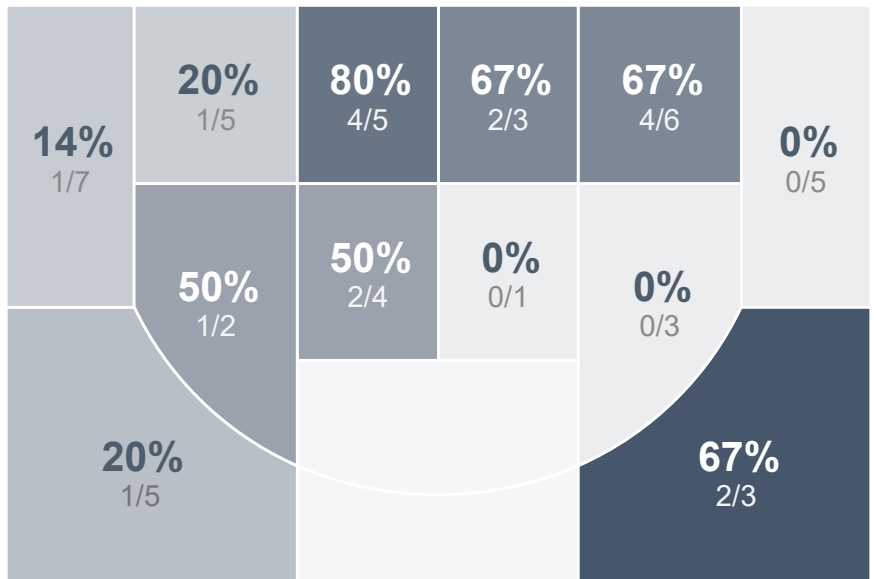

Watford City High School