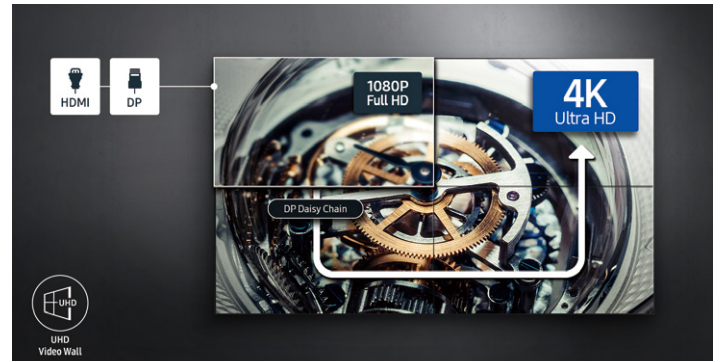

Extend content presentation capabilities without the expense

Samsung's video wall offers a powerful UHD viewing experience with minimal effort or additional equipment. As the first in the industry to have up to 5x5 wall configuration based on the use of DisplayPort 1.2 and HDMI ports, the display can project UHD content across multiple screens simultaneously.