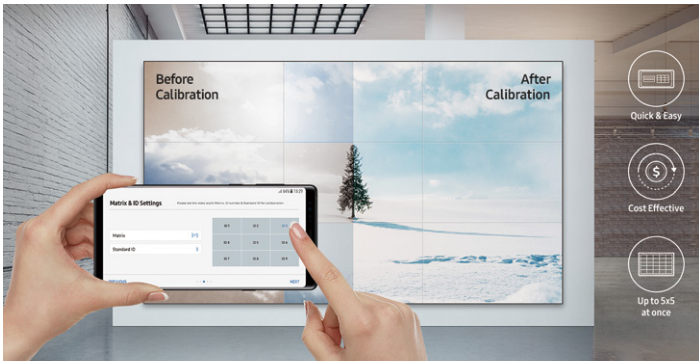

SAMSUNG

Key features

Deliver visual impact through a distraction-free display

Samsung's extreme narrow bezel video wall features bezel-to-bezel width of 1.7mm that minimizes the visual distraction of video walls to elicit impacting imagery of products and services. The display produces a near-seamless picture across multiple screens without interruption, generating opportunities to captivate and impress customers.

Amplify image clarity in any environment

Combined with a non-glare panel, the extreme narrow bezel video wall display is designed to help businesses create memorable content presentation even under ambient light. This panel evenly distributes light throughout the screen, eliminating glare while maintaining content vibrancy and accuracy.

Share accurate and uniform promotional content

Samsung's multi-step factory calibration process tunes video wall displays to the highest-performing uniform brightness and color throughout multiple displays. In addition to rigorous factory calibration, users can also manage brightness and color uniformity with Samsung Color Expert Pro, a powerful free software program. Through these advanced color management solutions, the video walls enable large-scale presentations to feature superior uniformity, consistency and performance for the ultimate in color expression.

Save time and money through easy mobile calibration

Samsung's Color Expert Pro Mobile solution provides a quick and easy video wall calibration through a mobile camera. With the solution's intuitive UI, even non-expert users can adjust up to 5x5 video wall's white balance simultaneously without the need for additional equipment.