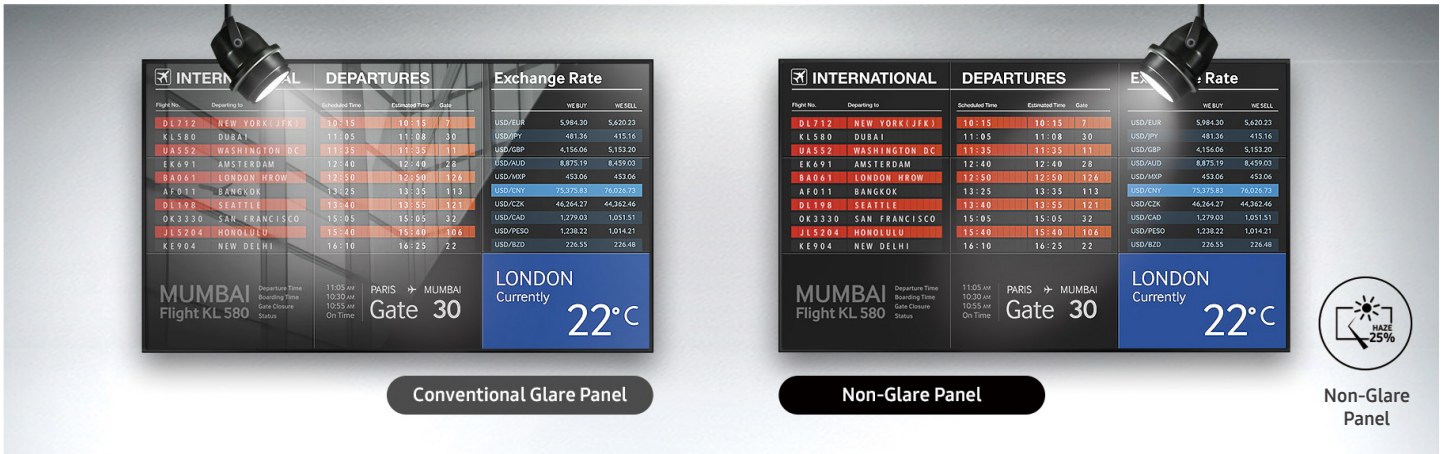

Samsung SMART Signage Extreme Narrow Bezel Videowall UHF-E/UHN-E/UMH-E/UMN-E series

Foster an Immersive, Near-Seamless Viewing Experience

Highlights

- Extreme narrow-bezel (1.7mm.) design maximizes visibility even at close distances
- Non-glare panels deliver clear imagery under ambient lighting
- Advanced factory tuning and calibration showcase content with near-perfect uniformity
- Mobile solution provides a quick and easy, cost-efficient video wall calibration through a mobile camera
- Daisy-chaining technology extends content presentation capabilities without requiring external equipment
- Optional wall mount allows for easier installation and disjoint.
- Durable composition ensures messages run clearly and continuously

SAMSUNG

Key features

Deliver visual impact through a distraction-free display

Samsung's extreme narrow bezel video wall features bezel-to-bezel width of 1.7mm that minimizes the visual distraction of video walls to elicit impacting imagery of products and services. The display produces a near-seamless picture across multiple screens without interruption, generating opportunities to captivate and impress customers.

Amplify image clarity in any environment

Combined with a non-glare panel, the extreme narrow bezel video wall display is designed to help businesses create memorable content presentation even under ambient light. This panel evenly distributes light throughout the screen, eliminating glare while maintaining content vibrancy and accuracy.

Samsung's video wall offers a powerful UHD viewing experience with minimal effort or additional equipment. As the first in the industry to have up to 5x5 wall configuration based on the use of DisplayPort 1.2 and HDMI ports, the display can project UHD content across multiple screens simultaneously.