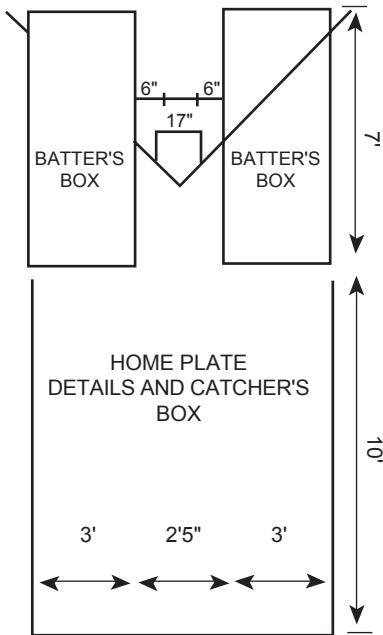

Adult Slowpitch Softball Field Dimensions

Note: This field diagram is provided as a courtesy service of Markers, Inc. If you have any question about this diagram, please contact your league office.

Skinned Infields: A 55' and 60' radius may be used with the front center of the 46" pitcher's plate as the center point of the arc. The 60' is recommended for 60' bases. For 65' bases, a 65' radius is recommended.

55-Foot Diamond

65-Foot Diamond

For all your Athletic Field needs, call

1-800-969-5920

MARKERS, INC.

Quality Products at Reasonable Prices