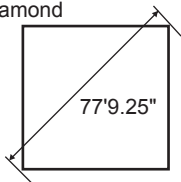

Adult Slowpitch Softball Field Dimensions

Note: This field diagram is provided as a courtesy service of Markers, Inc. If you have any question about this diagram, please contact your league office.

Skinned Infields: A 55' and 60' radius may be used with the front center of the 46" pitcher's plate as the center point of the arc. The 60' is recommended for 60' bases. For 65' bases, a 65' radius is recommended.

55-Foot Diamond

65-Foot Diamond

For all your Athletic Field needs, call

1-800-969-5920

MARKERS, INC.

Quality Products at Reasonable Prices