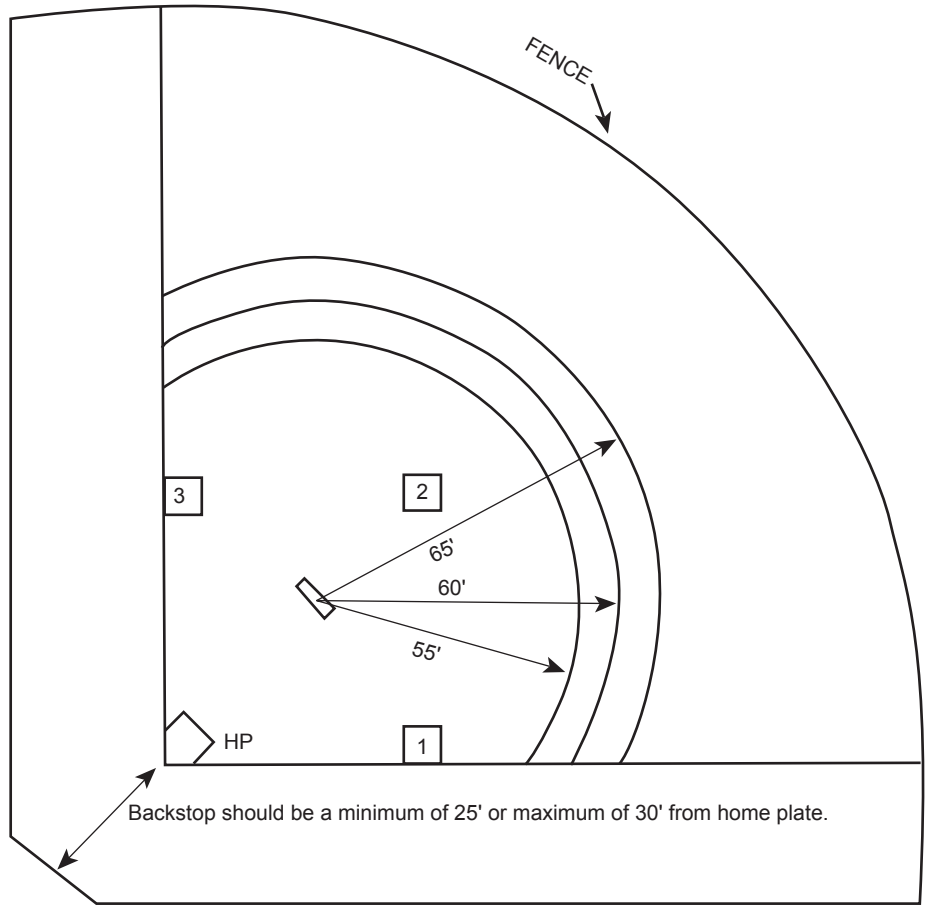

Adult Slowpitch Softball Field Dimensions

Note: This field diagram is provided as a courtesy service of Markers, Inc. If you have any question about this diagram, please contact your league office.

Skinned Infields: A 55' and 60' radius may be used with the front center of the 46" pitcher's plate as the center point of the arc. The 60' is recommended for 60' bases. For 65' bases, a 65' radius is recommended.

55-Foot Diamond

65-Foot Diamond

For all your Athletic Field needs, call

1-800-969-5920

MARKERS, INC.

Quality Products at Reasonable Prices