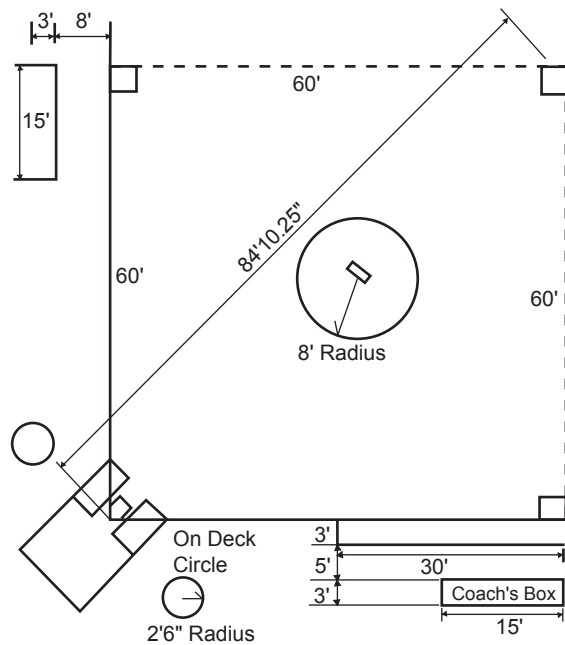

Adult Slowpitch Softball Field Dimensions

Note: This field diagram is provided as a courtesy service of Markers, Inc. If you have any question about this diagram, please contact your league office.

Skinned Infields: A 55' and 60' radius may be used with the front center of the 46" pitcher's plate as the center point of the arc. The 60' is recommended for 60' bases. For 65' bases, a 65' radius is recommended.

55-Foot Diamond

65-Foot Diamond

For all your Athletic Field needs, call

1-800-969-5920

MARKERS, INC.

Quality Products at Reasonable Prices