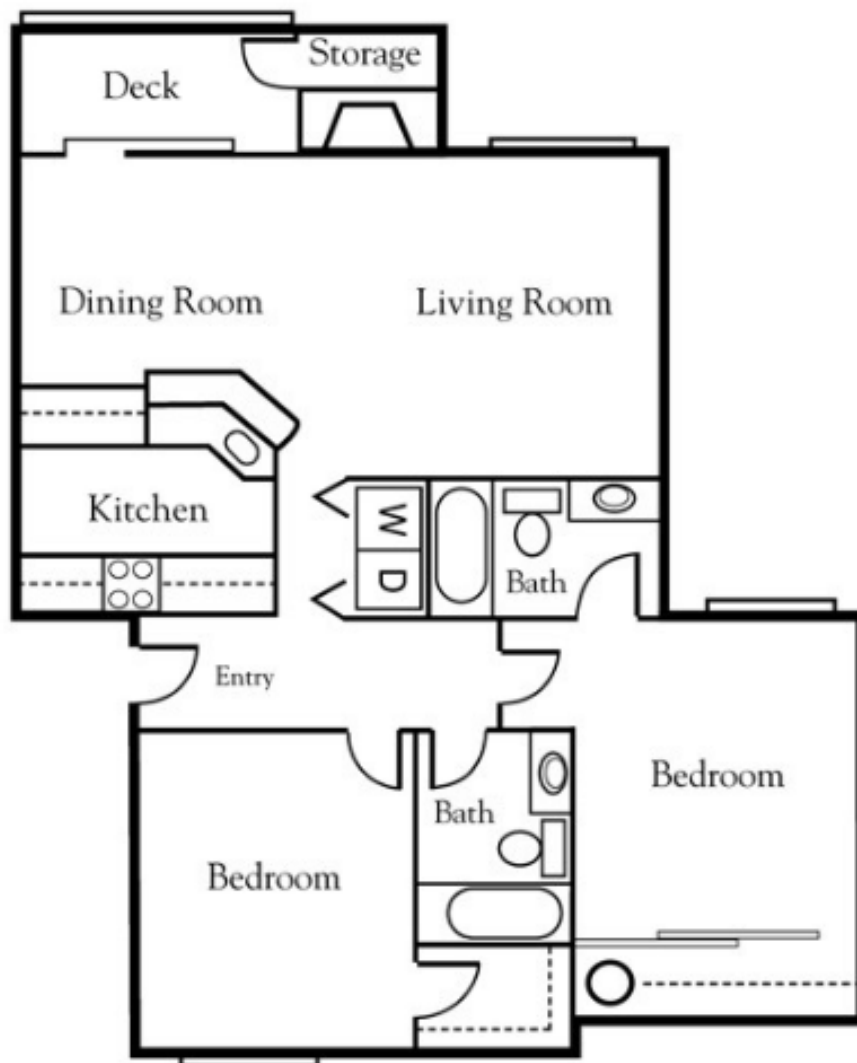

Camlyn CONDOMINIUMS

1009 112th St SE, Everett, WA 98208

Plan C

2 Bedroom, 2 Bath. Approximately 878 Sq Ft.

Proudly Presented by

Camlyn, LLC

Mietzner 
A Family of Home Building Companies **Group**

HomeMarketing, Inc.

Floor plans are for illustrated purposes only. Square footages are based on actual condominium survey maps and plans.