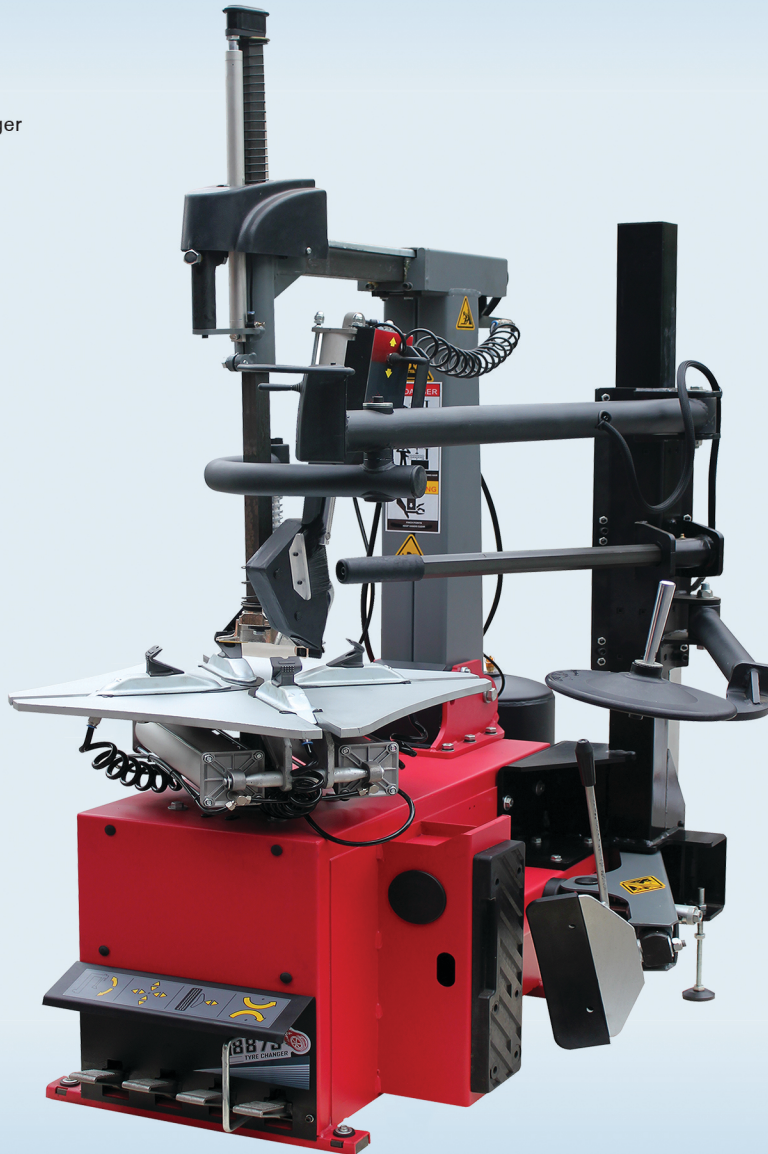

TC-1300

Leverless Tire Changer

*Protect your Expensive Rims with our New Economical
Leverless Tire Changer!*

TC-1300
Leverless
Tire Changer

Features:

- ◆ Leverless design allows for user safety and convenience
- ◆ Tilt back column leaves ample room for operation
- ◆ 3 function assist arm adds versatility in dismounting low profile tires
- ◆ Pneumatic locking hex shaft provides reliable and convenient functionality
- ◆ Powerful dual bead blaster jets on all four clamps
- ◆ Inflation hose and air gauge

SPECIFICATIONS:

TC-1300

Max wheel diameter	41"
Tire width	3" - 15"
Outside rim diameter	11-24"
Inside rim diameter	13-26"
Working pressure	115-145 PSI
Power supply	110 vac
Bead breaking power	40,000 PSI
Shipping weight	924 lb