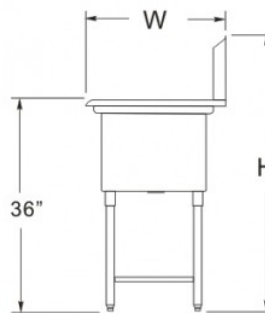

N
(None Board)

Three Tub Sink w/No Drain Board

Product Number	Ga	DBRD Side	DBRD length	Bowl Size (Inch)			Overall Size (Inch)		
				W	L	D	W	L	H
WE 1515-3N	18	None	None	15	15	12	21	61	45
WE 1818-3N	18	None	None	18	18	12	24	60	45
WH 2424-3N	16	None	None	24	24	14	30	78	45