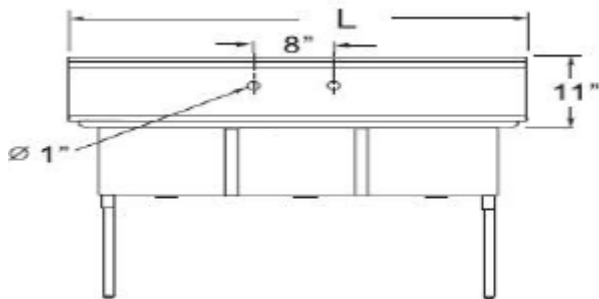

WICKETTS STAINLESS

SPECIFICATION

Stainless Steel Sink
3-TUB

- ALL MADE OF TYPE 304 STAINLESS STEEL
- STAINLESS STEEL LEGS WITH CROSS BRACING FOR FIRM SUPPORT
- EXTRA WELDED UNDER TUBS FOR LONGEVITY.
- STRAINERS INCLUDED

N
(None Board)

Three Tub Sink w/No Drain Board

Product Number	Ga	DBRD Side	DBRD length	Bowl Size (Inch)			Overall Size (Inch)		
				W	L	D	W	L	H
WE 1515-3N	18	None	None	15	15	12	21	61	45
WE 1818-3N	18	None	None	18	18	12	24	60	45
WH 2424-3N	16	None	None	24	24	14	30	78	45