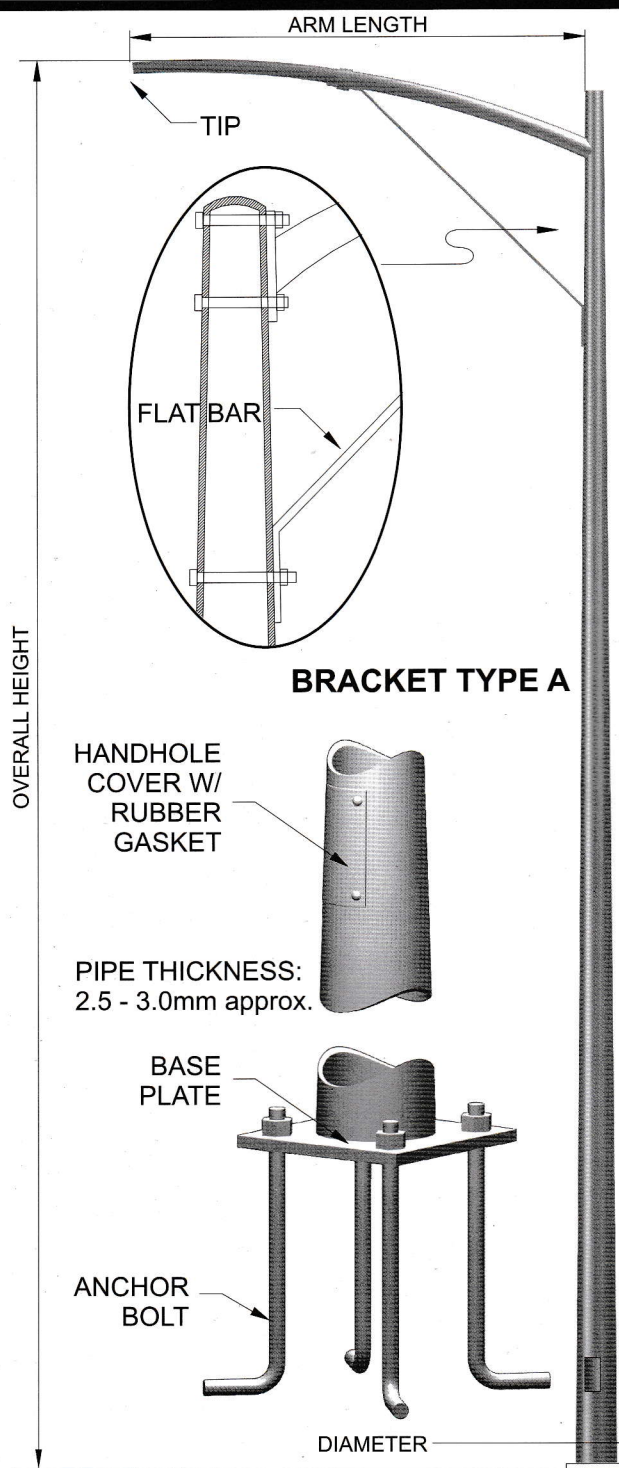

AMCO SINGLE BRACKET STEEL TAPERED LAMP POST

(HOT-DIP GALVANIZED AVAILABLE UPON REQUEST)