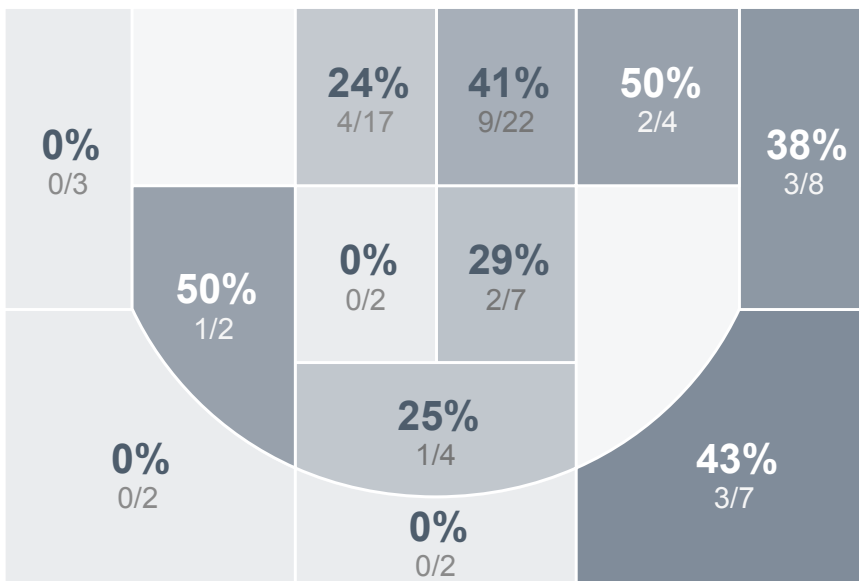

Turtle Mountain High School