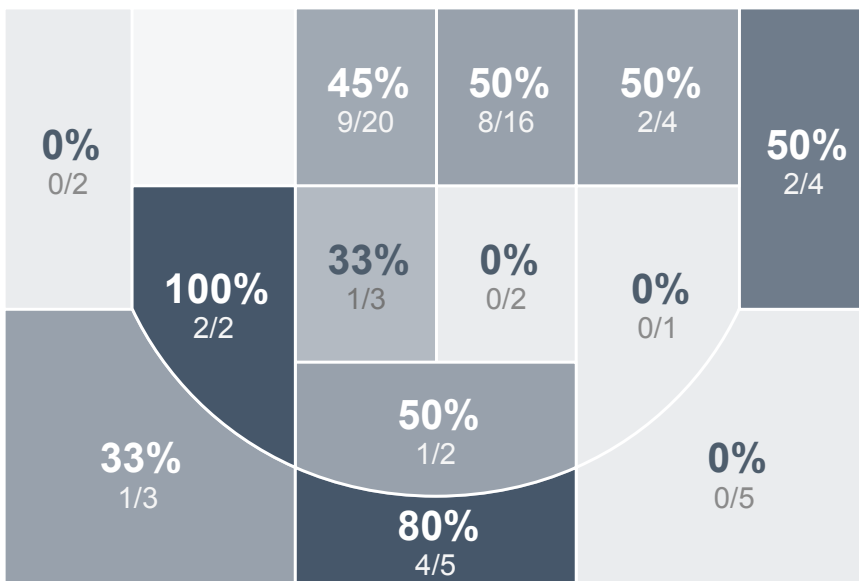

Girls Varsity Basketball