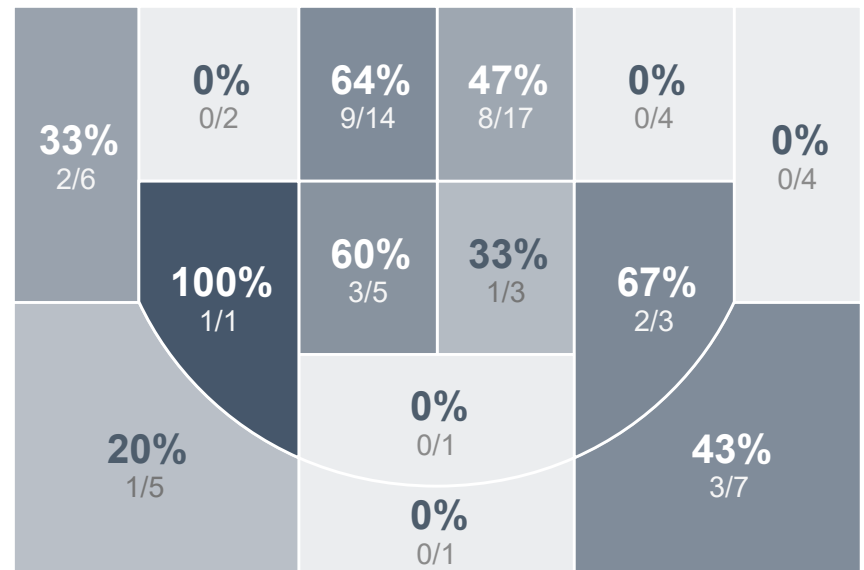

Jamestown High School