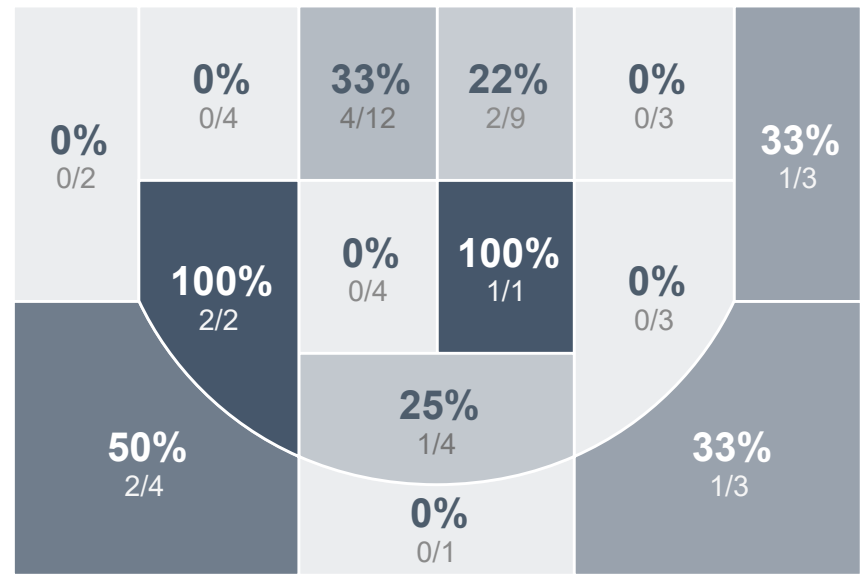

Girls' Varsity Basketball