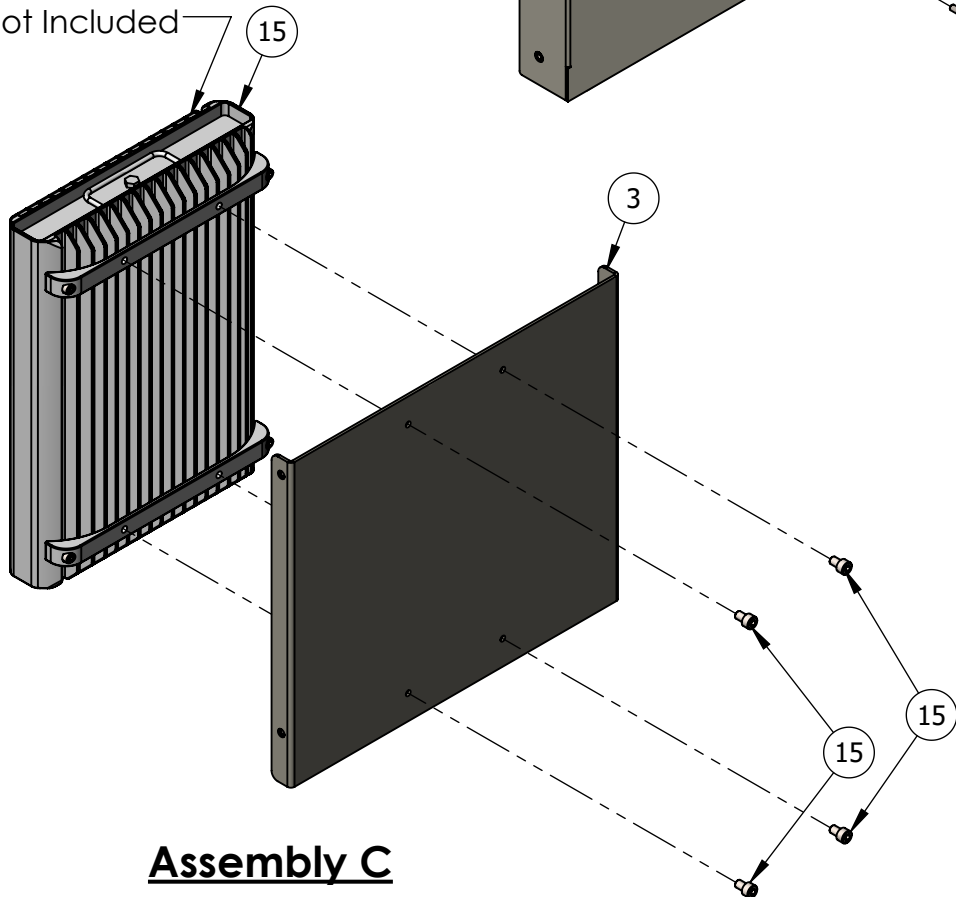

Product Features:

- For use with Samsung Dual-Band Radio Unit and Delta 1.8kw Power Supply
- Compact Size
- Diverse mounting applications; includes concrete lamp post, steel pole, wood pole applications, and wall mountable.
- Optional grounding locations
- Power supply mounting options with ability to adjust bracket for slight tilt
- Concealment Cover attachment (*cover not included in this kit**)
- Kit Includes: (2) Pole Brackets, (1) Power Supply Bracket, (1) Router Bracket, (2) 5/8 x 16" Bolts, (4) 8½" Make a Clamp, Grounding Jumper, and all associated hardware.
- Kit Allows for: Fiber MultiPort, 90Watt Radiohead, Router, and Power Supply

Product Specifications:

Model No: SAMSUNG RRH-BRKT

Dimension (W x H x D)	33 x 13 x 12 (inches)
Weight	16 lbs
Safety	500 lbs Vertical Load Rating
Environment	Galvanized, Weather Resistant
Cooling	Natural Cooling
Mount	Lamp post, pole or wall mountable
Construction	Aluminum/ Steel
Finish	Outdoor Powder Coating/ Natural Color

SAMSUNG RRH-BRKT-Pole/Wall-Mount

Assembly A

Item	Part Number	Description	Qty
1	V-726	Main Bracket	1
2	V-125	Pole Bracket	2
3	V-727	Power Supply Bracket	1
4	V-Band	BAB 3848	2
5	8228	5/8 x 16" Square Headed Bolt	2
6	233	3"x3"x1/4" Curved Washer	2
7	V-1420-500	Flange Head Cap Screw 1/4"-20 1/2"lg	4
8	V-3816-500	Flange Head Cap Screw 3/8"-16 1/2"lg	4
9	V-1420-FLN	Flange locknut 1/4"-20 (ground bus)	12
10	V-G-12	12" Ground Jumper	1
11	V-M635	M6X35 Screw (Supplied with Power Supply)	6
12	V-728	Radio Bracket	1
13	V-729	Radio Bracket Spacer	1
14	V-0516-500	Flange Head Cap Screw 5/16"-18 1/2"lg	4
Not Included:			
15	Delta 1.8kW	Delta DC Power Supply	1
16	Samsung RRH	Samsung Dual Band Radio	1

SAMSUNG RRH-BRKT-Pole/Wall-Mount

Assembly B

Power Supply
Not Included

Assembly C

SAMSUNG RRH-BRKT-Pole/Wall-Mount