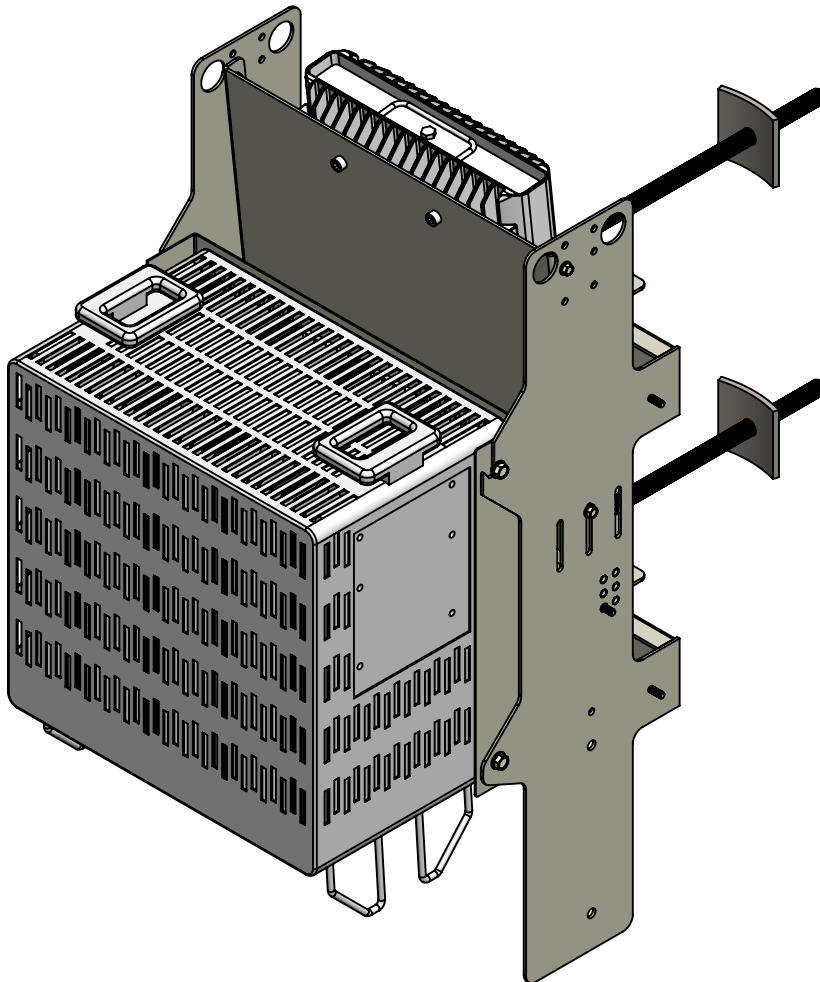

Samsung RRH-BRKT-Pole/Wall Mount

Wireless Construction, Inc.
40 Blake Road, Standish ME 04084
Phone: (207) 642-5751 | Fax: (207) 642-5754
www.wcitowers.com

Rev1.0 -021119

SAMSUNG RRH-BRKT Pole/Wall Mount

Product Features:

- For use with Samsung Dual-Band Radio Unit and Delta 1.8kw Power Supply
- Compact Size
- Diverse mounting applications; includes concrete lamp post, steel pole, wood pole applications, and wall mountable.
- Optional grounding locations
- Power supply mounting options with ability to adjust bracket for slight tilt
- Concealment Cover attachment (*cover not included in this kit**)
- Kit Includes: (2) Pole Brackets, (1) Power Supply Bracket, (1) Router Bracket, (2) 5/8 x 16" Bolts, (4) 8½" Make a Clamp, Grounding Jumper, and all associated hardware.
- Kit Allows for: Fiber MultiPort, 90Watt Radiohead, Router, and Power Supply

Product Specifications:

Model No: SAMSUNG RRH-BRKT

Dimension (W x H x D)	33 x 13 x 12 (inches)
Weight	16 lbs
Safety	500 lbs Vertical Load Rating
Environment	Galvanized, Weather Resistant
Cooling	Natural Cooling
Mount	Lamp post, pole or wall mountable
Construction	Aluminum/ Steel
Finish	Outdoor Powder Coating/ Natural Color

SAMSUNG RRH-BRKT-Pole/Wall-Mount

Assembly A

Item	Part Number	Description	Qty
1	V-726	Main Bracket	1
2	V-125	Pole Bracket	2
3	V-727	Power Supply Bracket	1
4	V-Band	BAB 3848	2
5	8228	5/8 x 16" Square Headed Bolt	2
6	233	3"x3"x1/4" Curved Washer	2
7	V-1420-500	Flange Head Cap Screw 1/4"-20 1/2"lg	4
8	V-3816-500	Flange Head Cap Screw 3/8"-16 1/2"lg	4
9	V-1420-FLN	Flange locknut 1/4"-20 (ground bus)	12
10	V-G-12	12" Ground Jumper	1
11	V-M635	M6X35 Screw (Supplied with Power Supply)	6
12	V-728	Radio Bracket	1
13	V-729	Radio Bracket Spacer	1
14	V-0516-500	Flange Head Cap Screw 5/16"-18 1/2"lg	4
Not Included:			
15	Delta 1.8kW	Delta DC Power Supply	1
16	Samsung RRH	Samsung Dual Band Radio	1