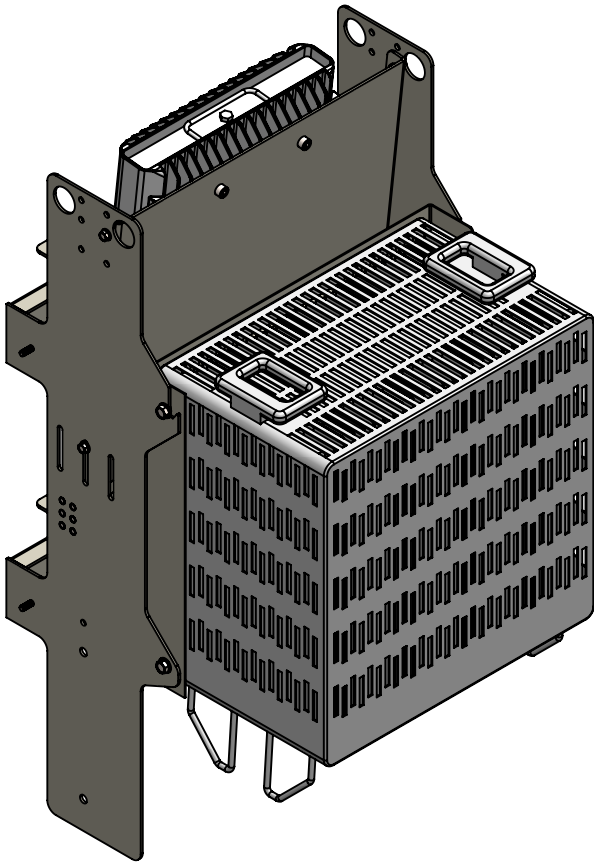

Samsung RRH-BRKT-Pole/Wall Mount

Wireless Construction, Inc.
40 Blake Road, Standish ME 04084
Phone: (207) 642-5751 | Fax: (207) 642-5754
www.wcitowers.com

Rev1.0 -021119

SAMSUNG RRH-BRKT Pole/Wall Mount

Product Features:

- For use with Samsung Dual-Band Radio Unit and Delta 1.8kw Power Supply
- Compact Size
- Diverse mounting applications; includes concrete lamp post, steel pole, wood pole applications, and wall mountable.
- Optional grounding locations
- Power supply mounting options with ability to adjust bracket for slight tilt
- Concealment Cover attachment (*cover not included in this kit**)
- Kit Includes: (2) Pole Brackets, (1) Power Supply Bracket, (1) Router Bracket, (2) 5/8 x 16" Bolts, (4) 8½" Make a Clamp, Grounding Jumper, and all associated hardware.
- Kit Allows for: Fiber MultiPort, 90Watt Radiohead, Router, and Power Supply

Product Specifications:

Model No: SAMSUNG RRH-BRKT

Dimension (W x H x D)	33 x 13 x 12 (inches)
Weight	16 lbs
Safety	500 lbs Vertical Load Rating
Environment	Galvanized, Weather Resistant
Cooling	Natural Cooling
Mount	Lamp post, pole or wall mountable
Construction	Aluminum/ Steel
Finish	Outdoor Powder Coating/ Natural Color

SAMSUNG RRH-BRKT-Pole/Wall-Mount

Assembly A

Item	Part Number	Description	Qty
1	V-726	Main Bracket	1
2	V-125	Pole Bracket	2
3	V-727	Power Supply Bracket	1
4	V-Band	BAB 3848	2
5	8228	5/8 x 16" Square Headed Bolt	2
6	233	3"x3"x1/4" Curved Washer	2
7	V-1420-500	Flange Head Cap Screw 1/4"-20 1/2"lg	4
8	V-3816-500	Flange Head Cap Screw 3/8"-16 1/2"lg	4
9	V-1420-FLN	Flange locknut 1/4"-20 (ground bus)	12
10	V-G-12	12" Ground Jumper	1
11	V-M635	M6X35 Screw (Supplied with Power Supply)	6
12	V-728	Radio Bracket	1
13	V-729	Radio Bracket Spacer	1
14	V-0516-500	Flange Head Cap Screw 5/16"-18 1/2"lg	4
Not Included:			
15	Delta 1.8kW	Delta DC Power Supply	1
16	Samsung RRH	Samsung Dual Band Radio	1