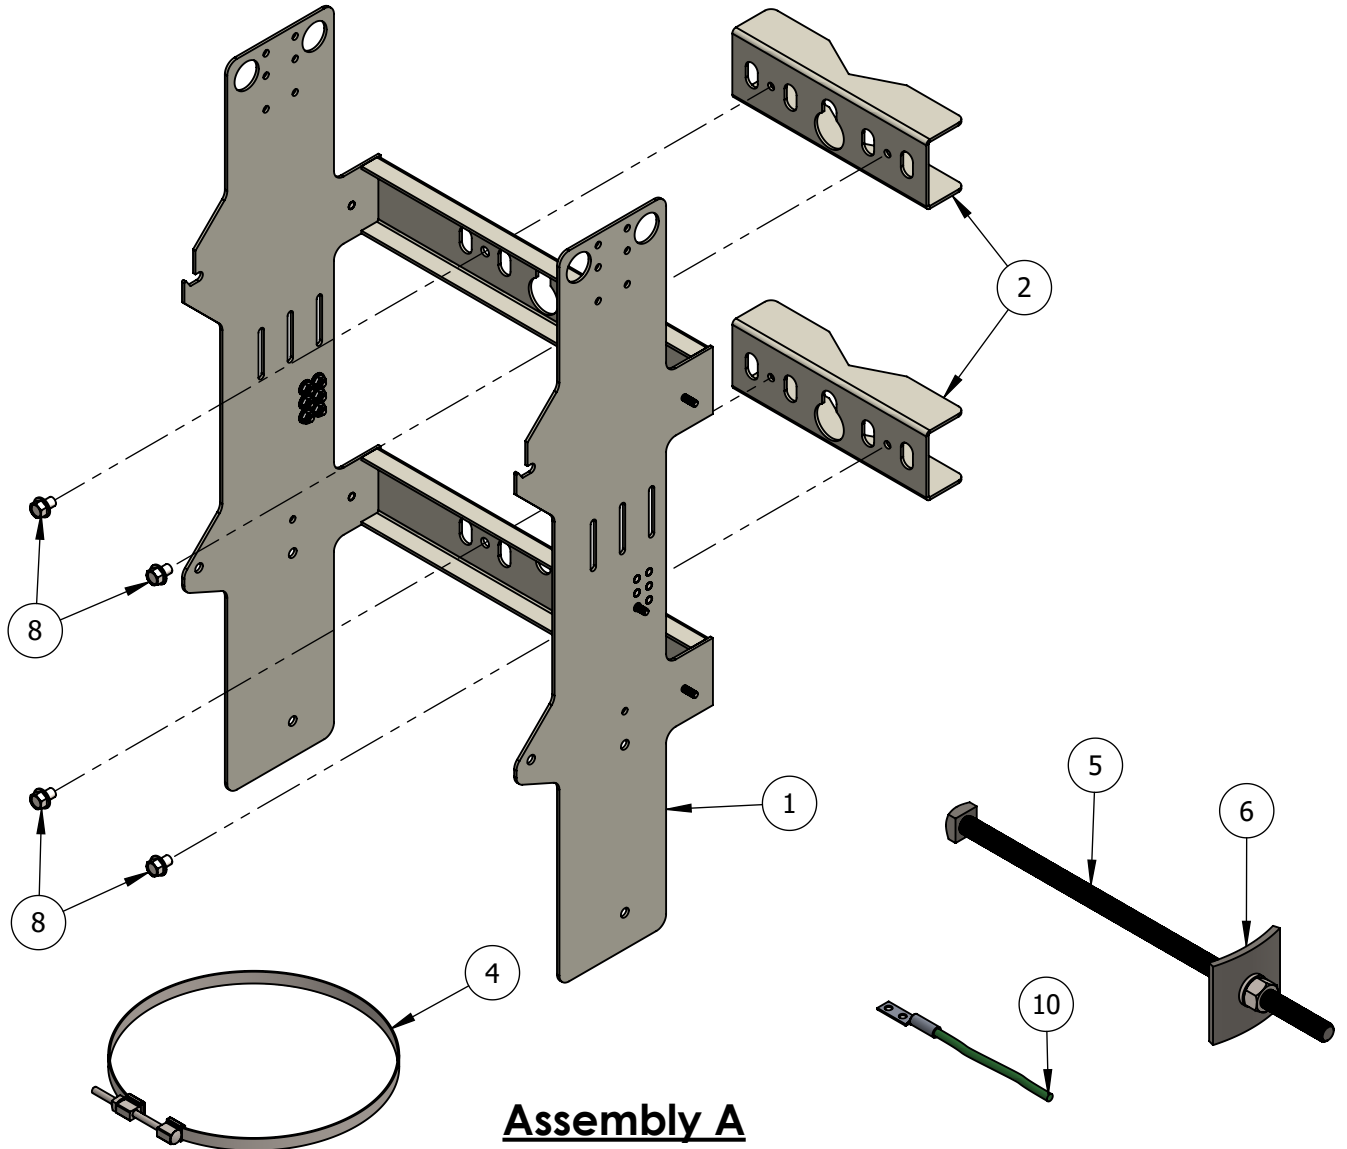

Product Features:

- For use with Samsung Dual-Band Radio Unit and Delta 1.8kw Power Supply
- Compact Size
- Diverse mounting applications; includes concrete lamp post, steel pole, wood pole applications, and wall mountable.
- Optional grounding locations
- Power supply mounting options with ability to adjust bracket for slight tilt
- Concealment Cover attachment (*cover not included in this kit**)
- Kit Includes: (2) Pole Brackets, (1) Power Supply Bracket, (1) Router Bracket, (2) 5/8 x 16" Bolts, (4) 8½" Make a Clamp, Grounding Jumper, and all associated hardware.
- Kit Allows for: Fiber MultiPort, 90Watt Radiohead, Router, and Power Supply

Product Specifications:

Model No: SAMSUNG RRH-BRKT

Dimension (W x H x D)	33 x 13 x 12 (inches)
Weight	16 lbs
Safety	500 lbs Vertical Load Rating
Environment	Galvanized, Weather Resistant
Cooling	Natural Cooling
Mount	Lamp post, pole or wall mountable
Construction	Aluminum/ Steel
Finish	Outdoor Powder Coating/ Natural Color

SAMSUNG RRH-BRKT-Pole/Wall-Mount

Assembly A

Item	Part Number	Description	Qty
1	V-726	Main Bracket	1
2	V-125	Pole Bracket	2
3	V-727	Power Supply Bracket	1
4	V-Band	BAB 3848	2
5	8228	5/8 x 16" Square Headed Bolt	2
6	233	3"x3"x1/4" Curved Washer	2
7	V-1420-500	Flange Head Cap Screw 1/4"-20 1/2"lg	4
8	V-3816-500	Flange Head Cap Screw 3/8"-16 1/2"lg	4
9	V-1420-FLN	Flange locknut 1/4"-20 (ground bus)	12
10	V-G-12	12" Ground Jumper	1
11	V-M635	M6X35 Screw (Supplied with Power Supply)	6
12	V-728	Radio Bracket	1
13	V-729	Radio Bracket Spacer	1
14	V-0516-500	Flange Head Cap Screw 5/16"-18 1/2"lg	4
Not Included:			
15	Delta 1.8kW	Delta DC Power Supply	1
16	Samsung RRH	Samsung Dual Band Radio	1