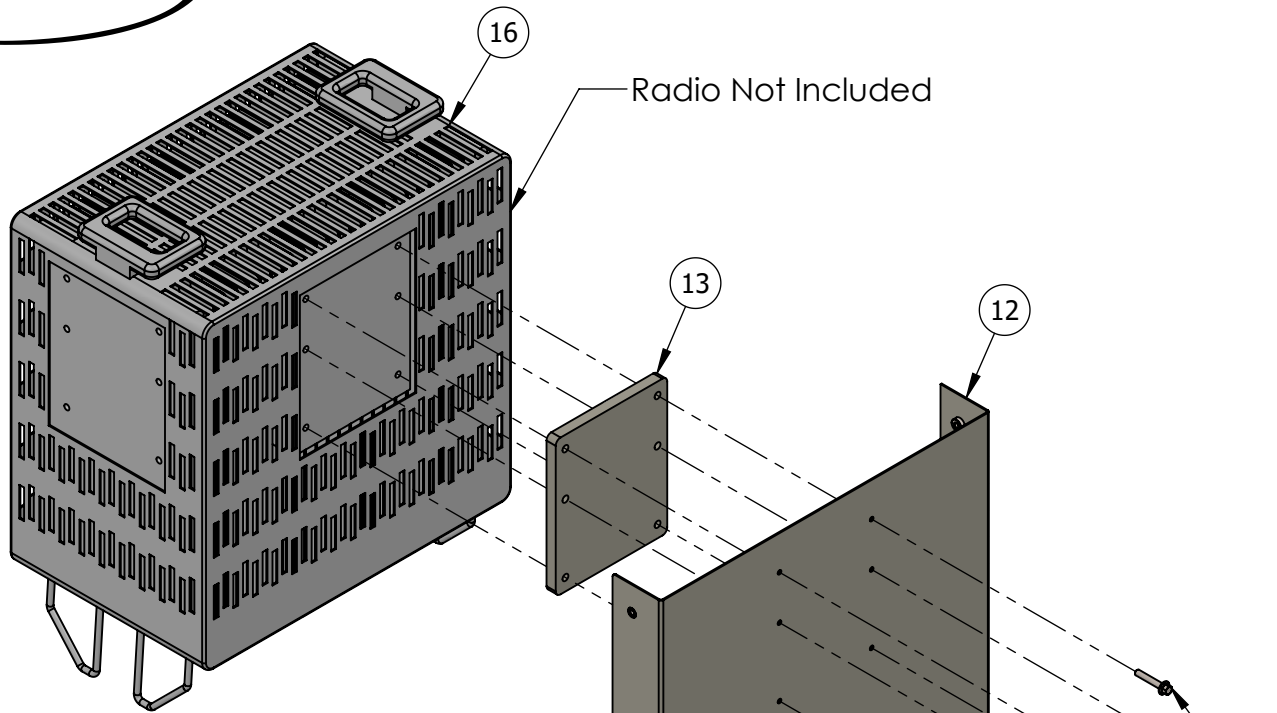

Product Features:

- For use with Samsung Dual-Band Radio Unit and Delta 1.8kw Power Supply
- Compact Size
- Diverse mounting applications; includes concrete lamp post, steel pole, wood pole applications, and wall mountable.
- Optional grounding locations
- Power supply mounting options with ability to adjust bracket for slight tilt
- Concealment Cover attachment (*cover not included in this kit**)
- Kit Includes: (2) Pole Brackets, (1) Power Supply Bracket, (1) Router Bracket, (2) 5/8 x 16" Bolts, (4) 8½" Make a Clamp, Grounding Jumper, and all associated hardware.
- Kit Allows for: Fiber MultiPort, 90Watt Radiohead, Router, and Power Supply

Product Specifications:

Model No: SAMSUNG RRH-BRKT

Dimension (W x H x D)	33 x 13 x 12 (inches)
Weight	16 lbs
Safety	500 lbs Vertical Load Rating
Environment	Galvanized, Weather Resistant
Cooling	Natural Cooling
Mount	Lamp post, pole or wall mountable
Construction	Aluminum/ Steel
Finish	Outdoor Powder Coating/ Natural Color

SAMSUNG RRH-BRKT-Pole/Wall-Mount

Assembly A

Item	Part Number	Description	Qty
1	V-726	Main Bracket	1
2	V-125	Pole Bracket	2
3	V-727	Power Supply Bracket	1
4	V-Band	BAB 3848	2
5	8228	5/8 x 16" Square Headed Bolt	2
6	233	3"x3"x1/4" Curved Washer	2
7	V-1420-500	Flange Head Cap Screw 1/4"-20 1/2"lg	4
8	V-3816-500	Flange Head Cap Screw 3/8"-16 1/2"lg	4
9	V-1420-FLN	Flange locknut 1/4"-20 (ground bus)	12
10	V-G-12	12" Ground Jumper	1
11	V-M635	M6X35 Screw (Supplied with Power Supply)	6
12	V-728	Radio Bracket	1
13	V-729	Radio Bracket Spacer	1
14	V-0516-500	Flange Head Cap Screw 5/16"-18 1/2"lg	4
Not Included:			
15	Delta 1.8kW	Delta DC Power Supply	1
16	Samsung RRH	Samsung Dual Band Radio	1

SAMSUNG RRH-BRKT-Pole/Wall-Mount

Assembly B

Power Supply
Not Included

Assembly C

SAMSUNG RRH-BRKT-Pole/Wall-Mount