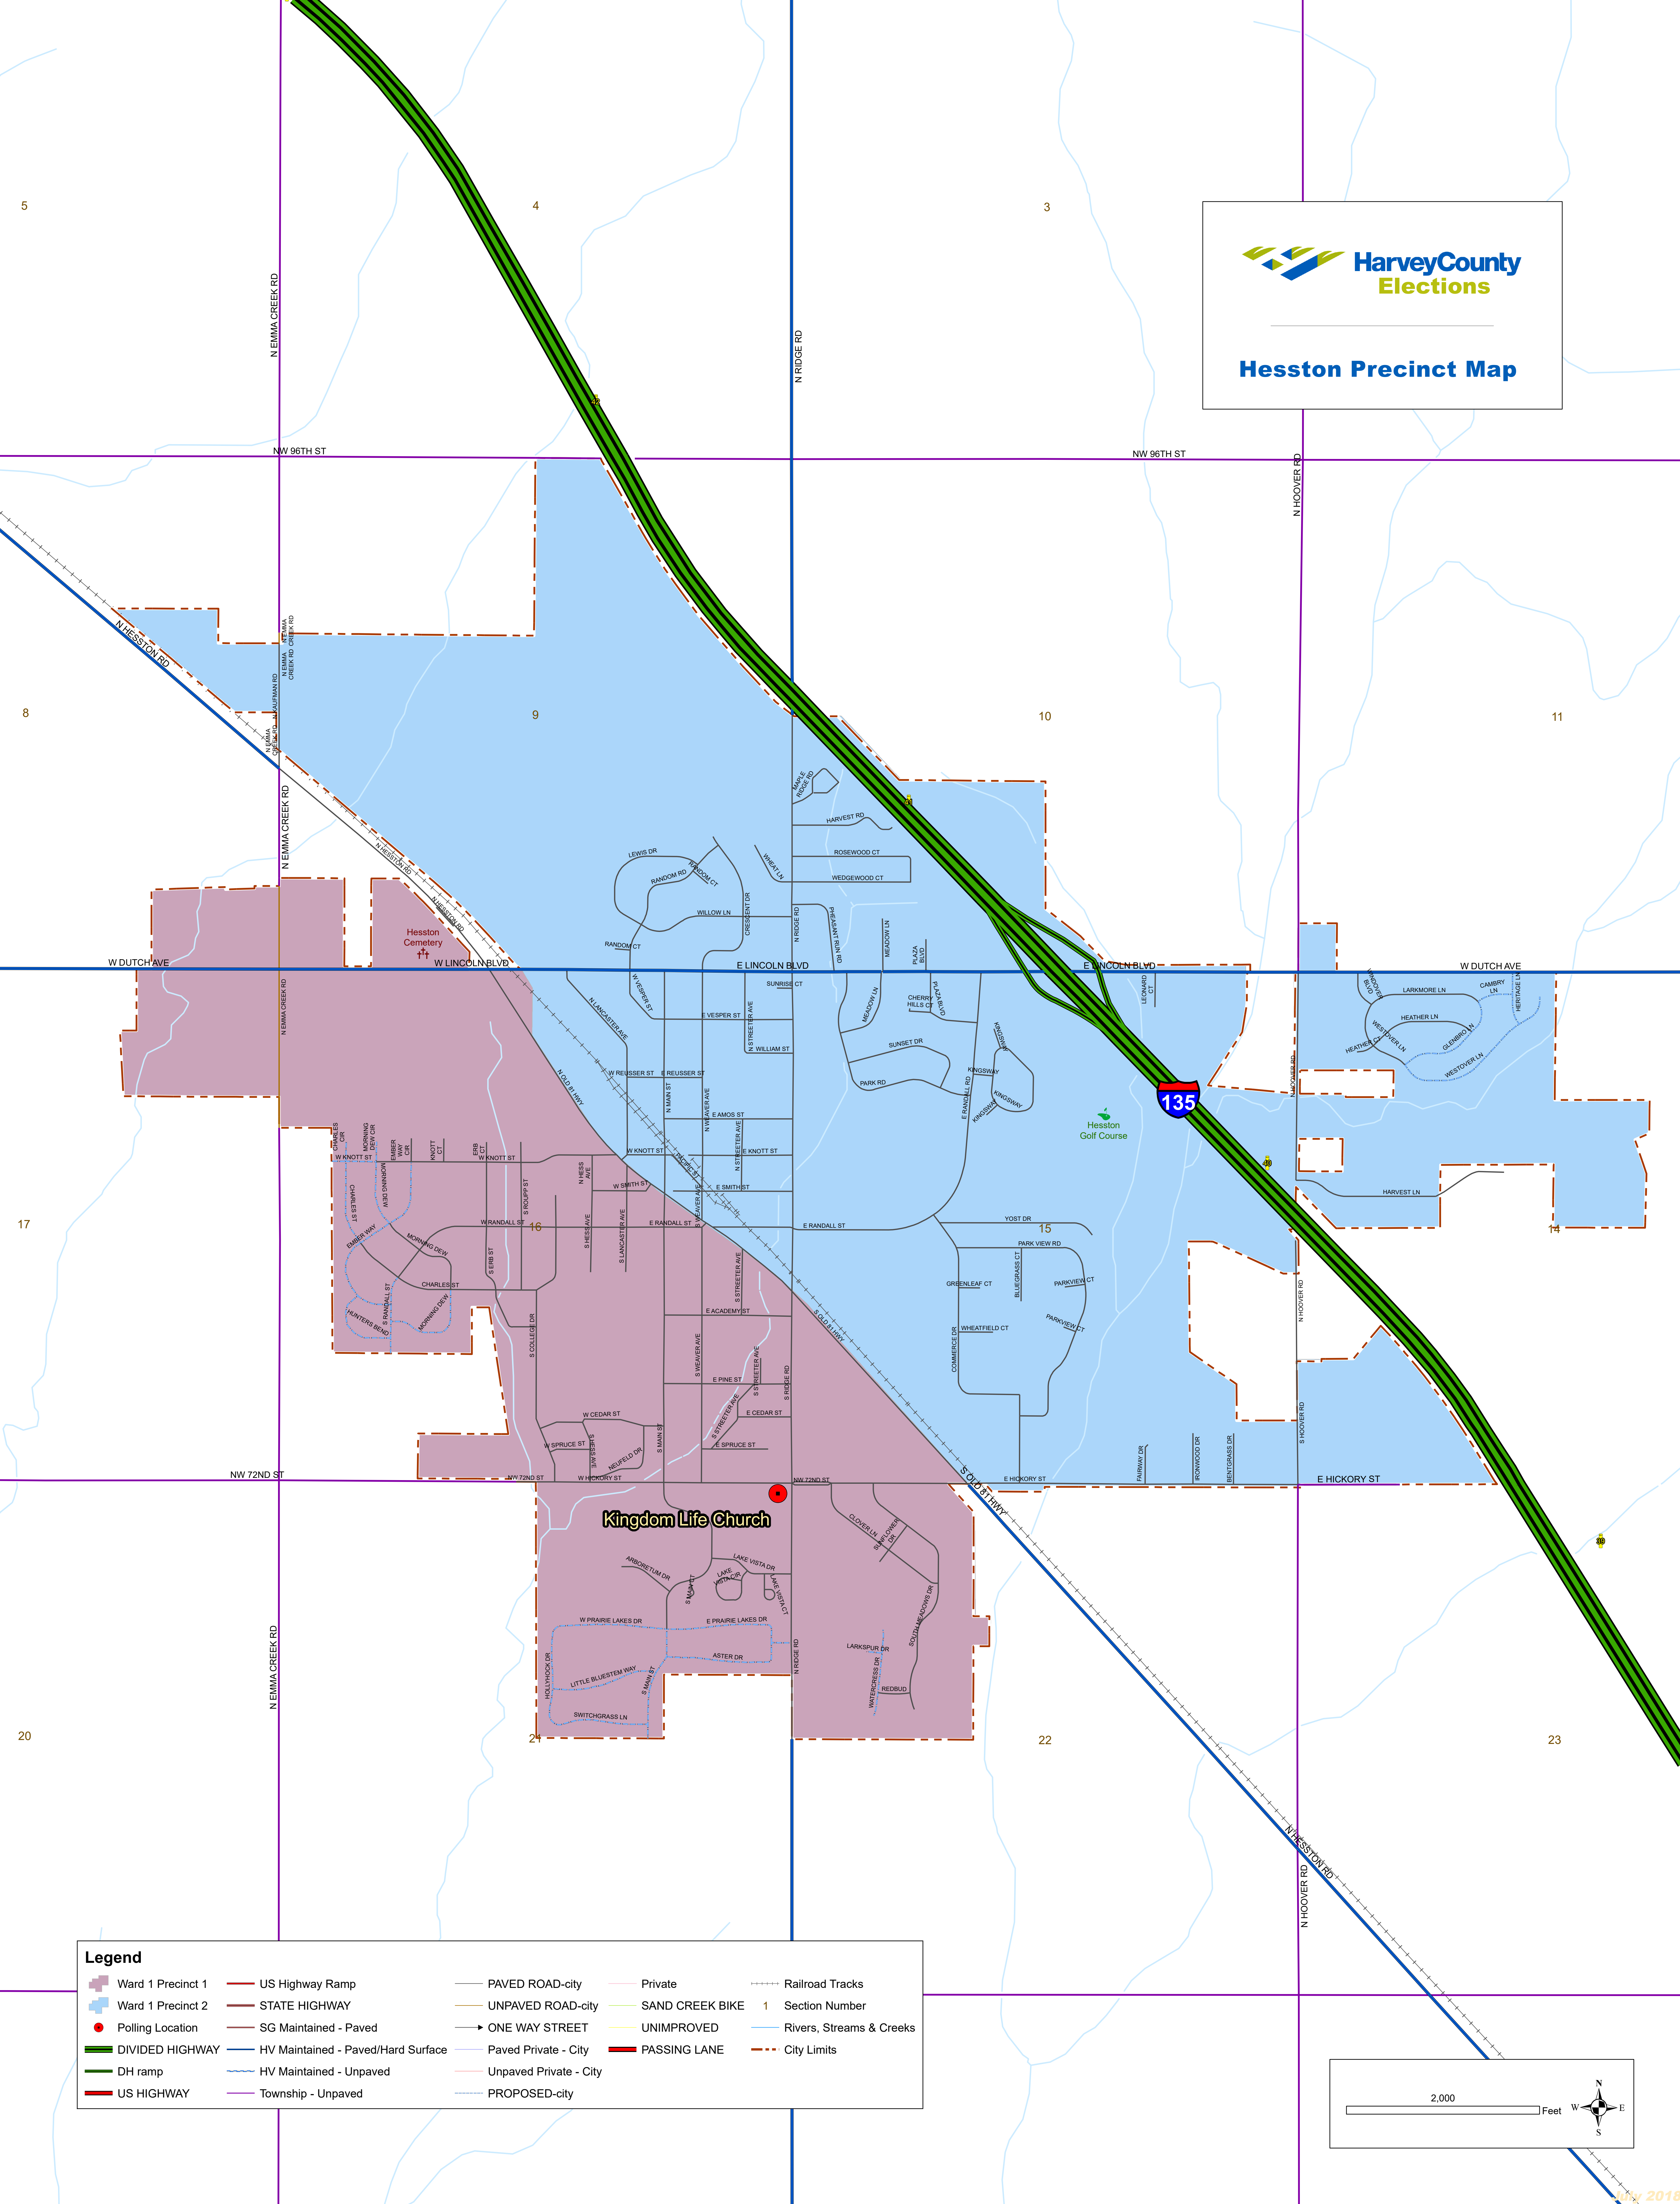

Hesston Precinct Map

Legend					
	Ward 1 Precinct 1		US Highway Ramp		PAVED ROAD-city
	Ward 1 Precinct 2		STATE HIGHWAY		Private
	Polling Location		SG Maintained - Paved		SAND CREEK BIKE
	DIVIDED HIGHWAY		HV Maintained - Paved/Hard Surface		UNIMPROVED
	DH ramp		HV Maintained - Unpaved		PASSING LANE
	US HIGHWAY		Township - Unpaved		PROPOSED-city
	Railroad Tracks		1 Section Number		Rivers, Streams & Creeks
	UNPAVED ROAD-city		ONE WAY STREET		City Limits
	UNPAVED ROAD-city		Paved Private - City		
	UNPAVED ROAD-city		Unpaved Private - City		