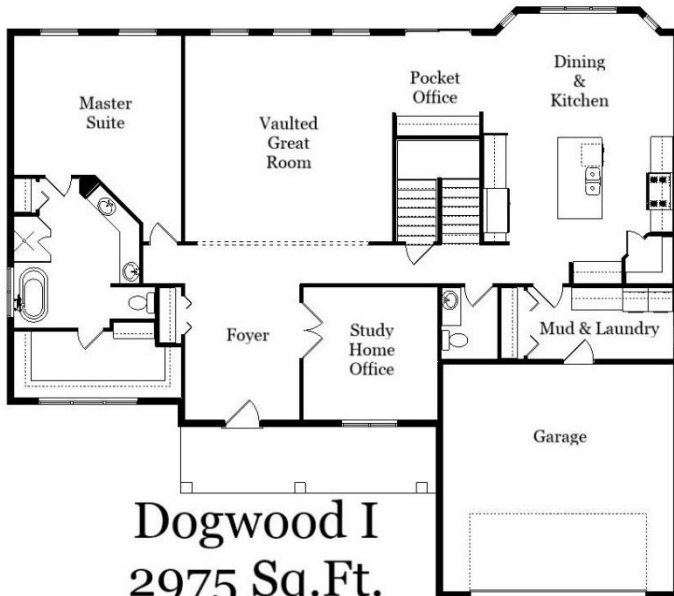

Your Land Your Style Your Home Your Way
Design + Build = Your Best Value

Dogwood I
2975 Sq.Ft.

Copyright © 2021 Kraus Design Build
All Rights Reserved

The **Kraus** Company
DESIGN BUILD

248-972-5549

Setting the New Standard

Your Land Your Style Your Home Your Way

Design + Build = Your Best Value

Dogwood MG
3035 Sq.Ft.

Copyright © 2021 Kraus Design Build
All Rights Reserved

The **Kraus** Company
DESIGN BUILD

248-972-5549

Setting the New Standard