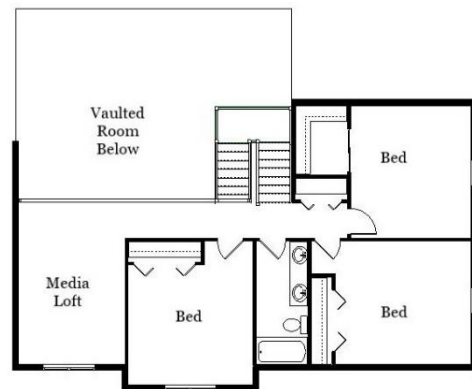

Your Land Your Style Your Home Your Way
Design + Build = Your Best Value

Dogwood I
2975 Sq.Ft.

Copyright © 2021 Kraus Design Build
All Rights Reserved

The **Kraus** Company
DESIGN BUILD

248-972-5549

Setting the New Standard

Your Land Your Style Your Home Your Way

Design + Build = Your Best Value

Dogwood MG
3035 Sq.Ft.

Copyright © 2021 Kraus Design Build
All Rights Reserved

The **Kraus** Company
DESIGN BUILD

248-972-5549

Setting the New Standard