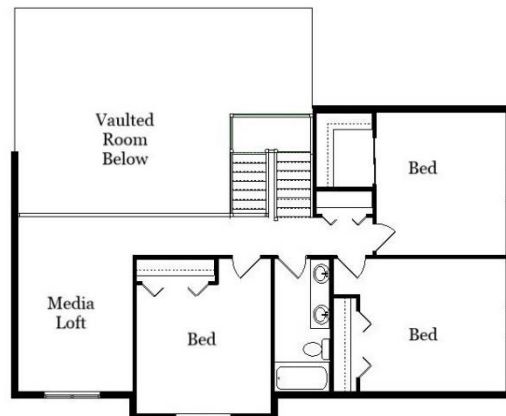

Your Land Your Style Your Home Your Way
Design + Build = Your Best Value

Dogwood I
2975 Sq.Ft.

Copyright © 2021 Kraus Design Build
All Rights Reserved

The **Kraus** Company
DESIGN BUILD

248-972-5549

Setting the New Standard

Your Land Your Style Your Home Your Way

Design + Build = Your Best Value

Dogwood MG
3035 Sq.Ft.

Copyright © 2021 Kraus Design Build
All Rights Reserved

The **Kraus** Company
DESIGN BUILD

248-972-5549

Setting the New Standard