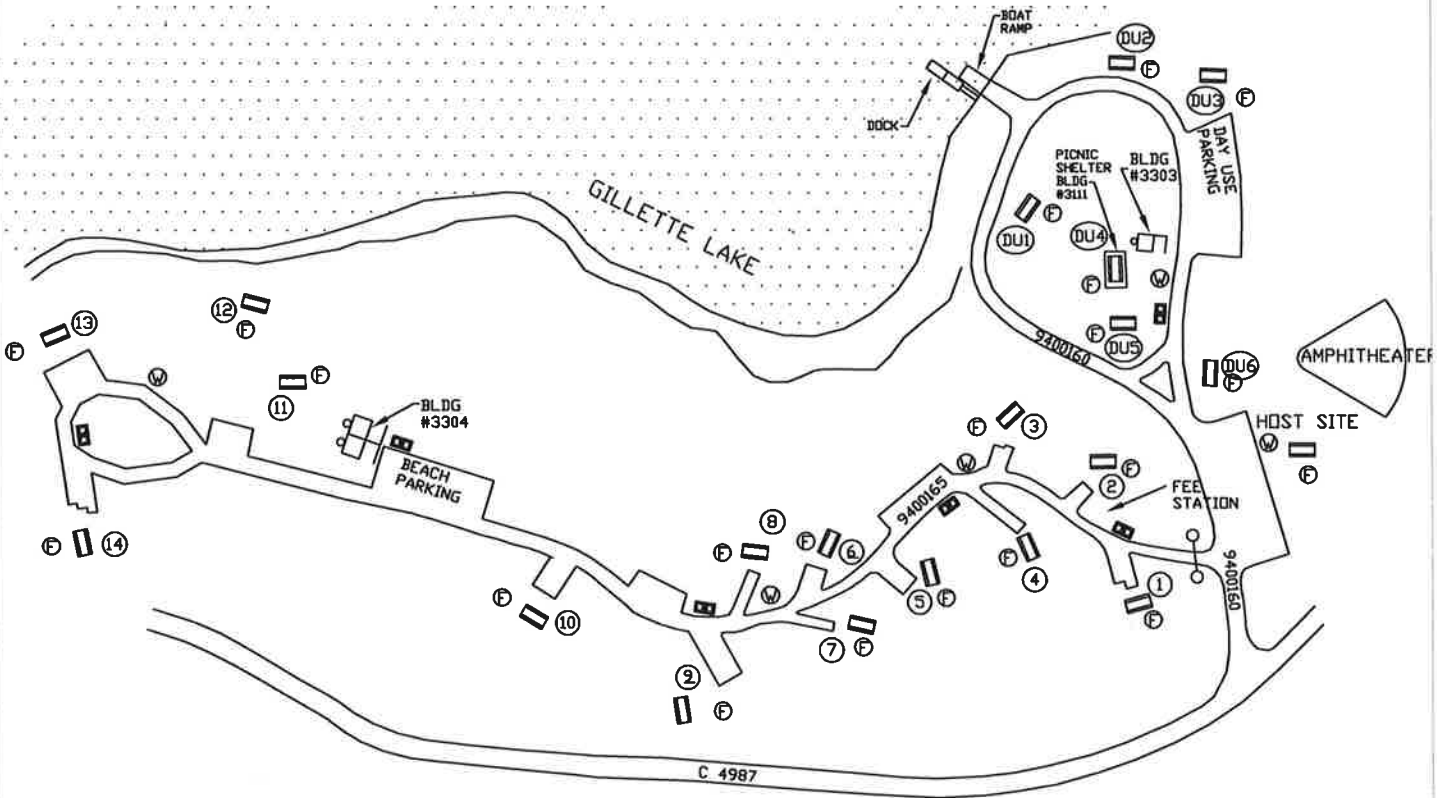

LEGEND

-  GARBAGE BIN
-  FIRE RING
-  TABLE
-  CAMP SITE/DAY USE SITE
-  WATER
-  TOILET
-  DUMPSTER
-  GATE

Lake Gillette Campground  
Not to Scale