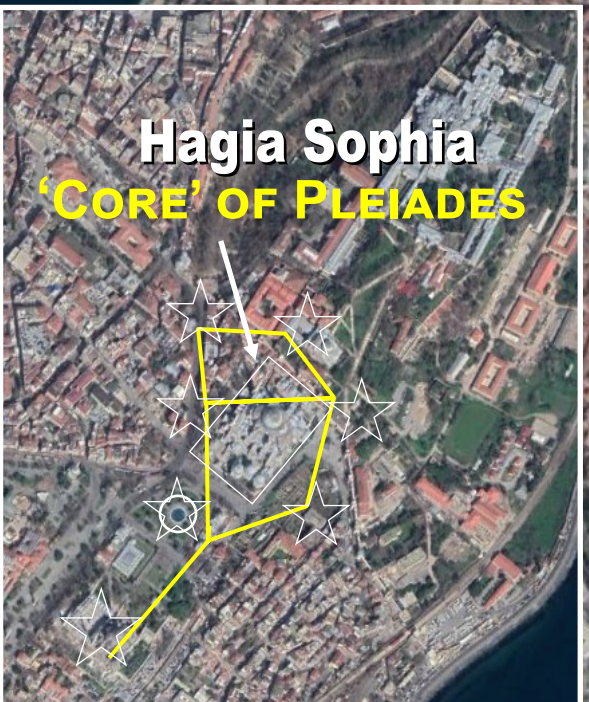

CONSTANTINOPLE CYDONIA STAR MAP

MARTIAN MOTIF TRIANGULATION PATTERN

MARTIAN MOTIF

CYDONIA, MARS
40°44'33.60N 09°27'40.29W

D&M PENTAGON

Universitesi Rektorlugu

THE PLEIADES

Kucuk Ayasofya
FACE OF ALA-LU

Hagia Sophia
~666 nautical miles to Great Pyramid

PLEIADES CITY
Hagia Sophia

© Composition and Some Graphics by
LUIS B. VEGA
vegapost@hotmail.com
www.PostScripts.org
FOR ILLUSTRATION PURPOSES ONLY

MAIN SOURCES
Earth.Google.com
ESA.ist - G. Neukum
Mars.Google.com
Wikipedia.com
PP