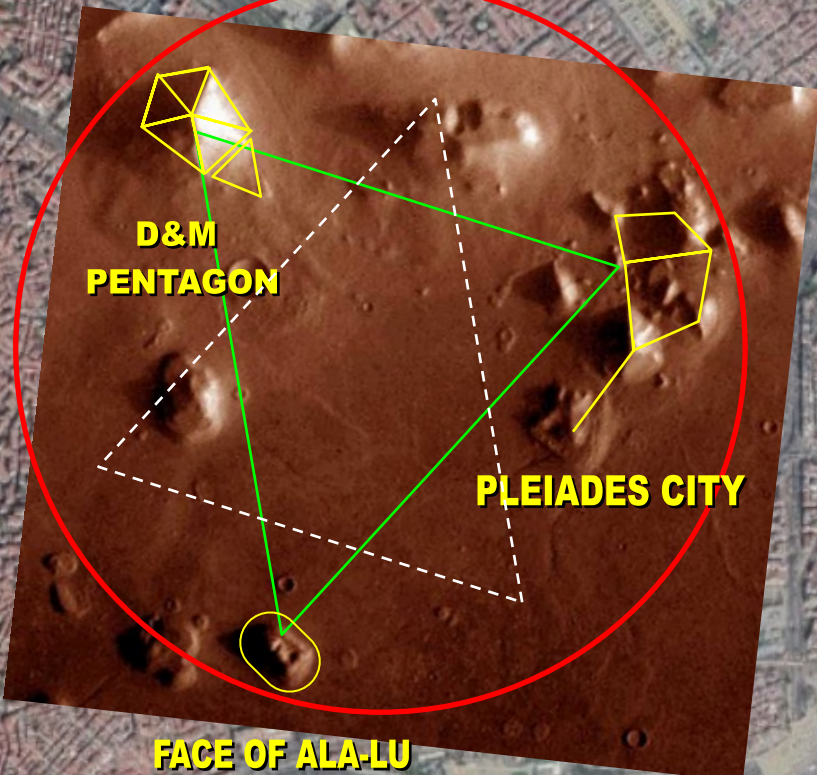

CONSTANTINOPLE CYDONIA STAR MAP

MARTIAN MOTIF TRIANGULATION PATTERN

MARTIAN MOTIF

CYDONIA, MARS
40°44'33.60N 09°27'40.29W

D&M PENTAGON

Universitesi Rektorlugu

THE PLEIADES

Kucuk Ayasofya
FACE OF ALA-LU

Hagia Sophia
~666 nautical miles to Great Pyramid

PLEIADES CITY
Hagia Sophia

© Composition and Some Graphics by
LUIS B. VEGA
vegapost@hotmail.com
www.PostScripts.org
FOR ILLUSTRATION PURPOSES ONLY

MAIN SOURCES
Earth.Google.com
ESA.ist - G. Neukum
Mars.Google.com
Wikipedia.com
PP

Image © 2020 Maxar Technologies

Google Earth