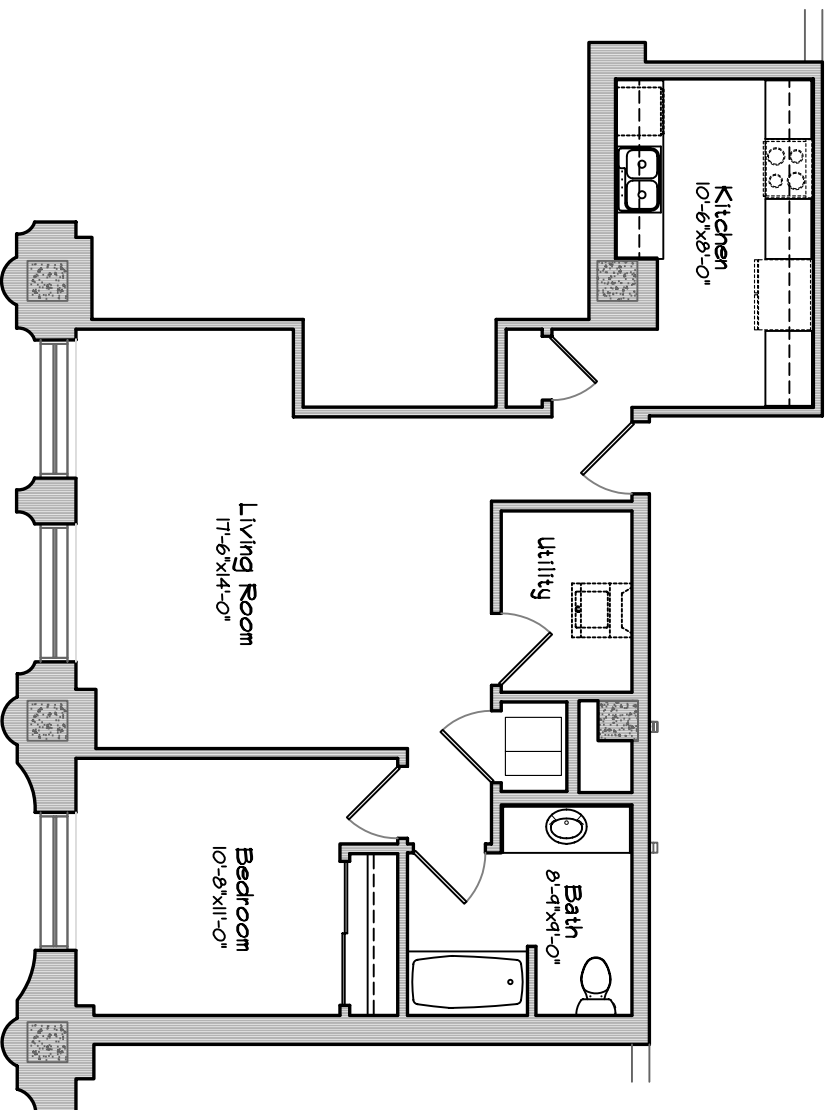

PLANKINTON LOFT APARTMENTS - 3rd FLOOR

Unit #353 = 785 sq ft
One Bedroom, 1 Bath

Scale : 1/8" = 1'-0"

Square Footage taken from center of corridor/party walls
to exterior of furred walls.