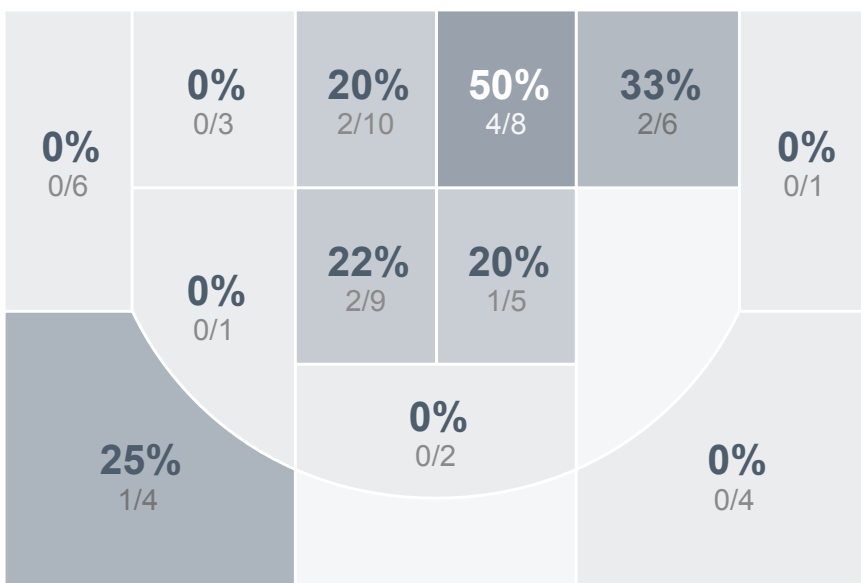

St. Mary's Central