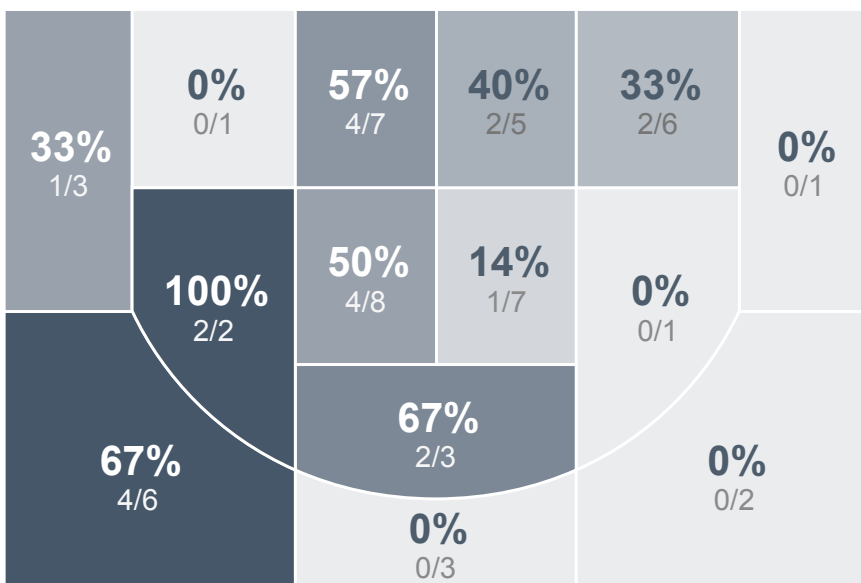

Legacy High School