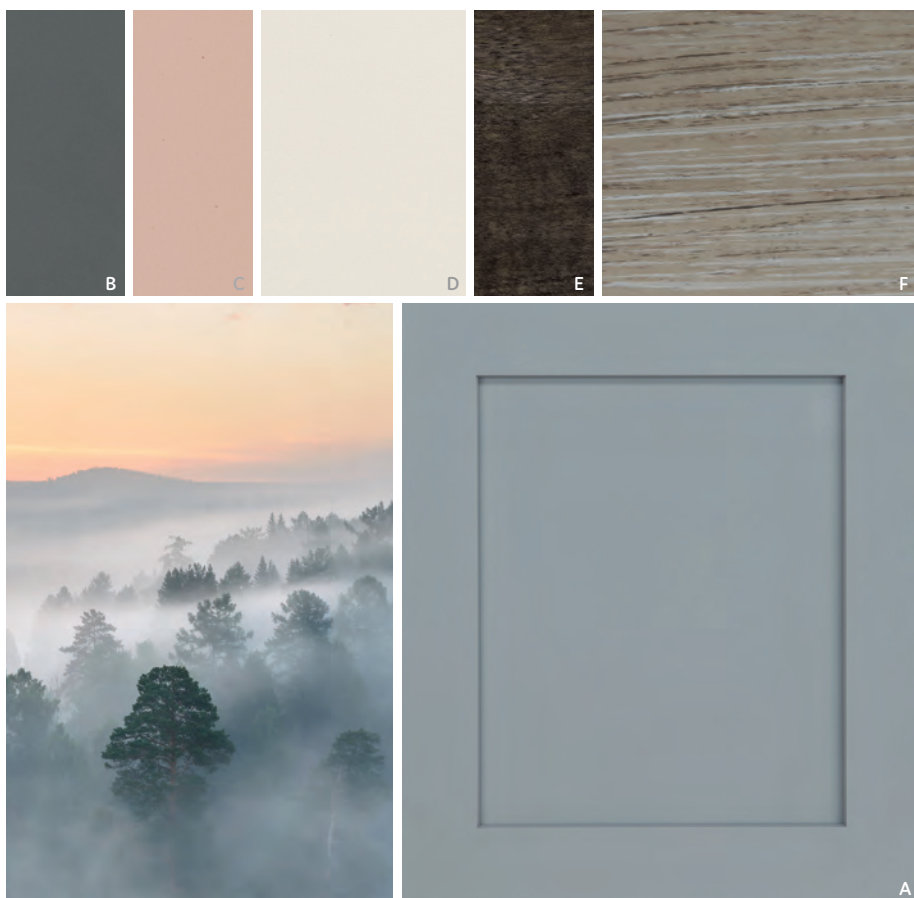

FEATURE: **A** Aloe

PALETTE: **B** Smoke | **C** Spanish Paprika | **D** London Fog | **E** Lakeshore | **F** Dove Appaloosa

ORGANIC SERENITY

Create a calming oasis that recalls a still garden pool with soothing natural hues of warm gray Peppercorn and lush Eucalyptus. Against a backdrop of clean Sea Salt, velvety Celeste deepens and grounds the palette.

FEATURE: **A** Fauna

PALETTE: **B** Champagne | **C** Divinity | **D** Safari | **E** Cypress | **F** Shale

MISTY MORNING

Subdued tones of pale blue Dusk and Perfect Storm swirled with touches of rose and cream create a mysterious yet restful atmosphere. Add dimensional texture and depth with Greystone or Smoke.