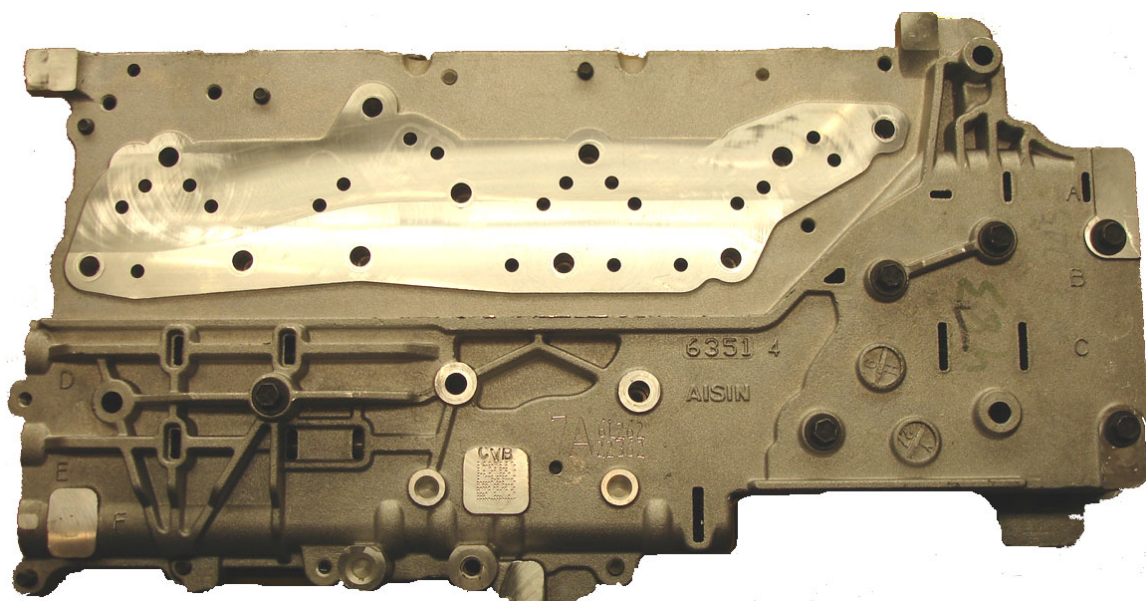

Remanufactured Valve Bodies

Central Valve Bodies

Built, Tested and In-Stock — 100% guaranteed

NEW PRODUCT

6L80E

SONNAX UPDATED

TEHCM NOT
INCLUDED!!

PART# **GM-4680**, 6L80E UP TO EARLY 2010