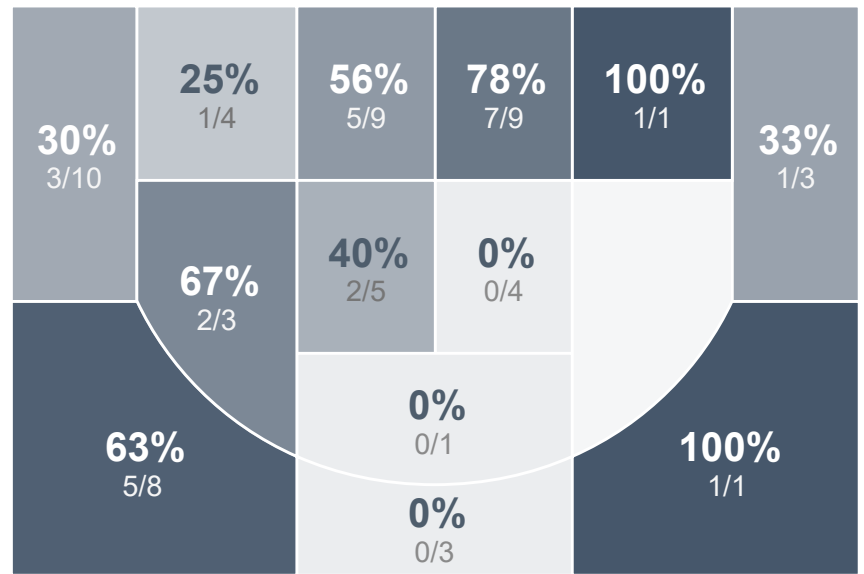

Girls Varsity Basketball