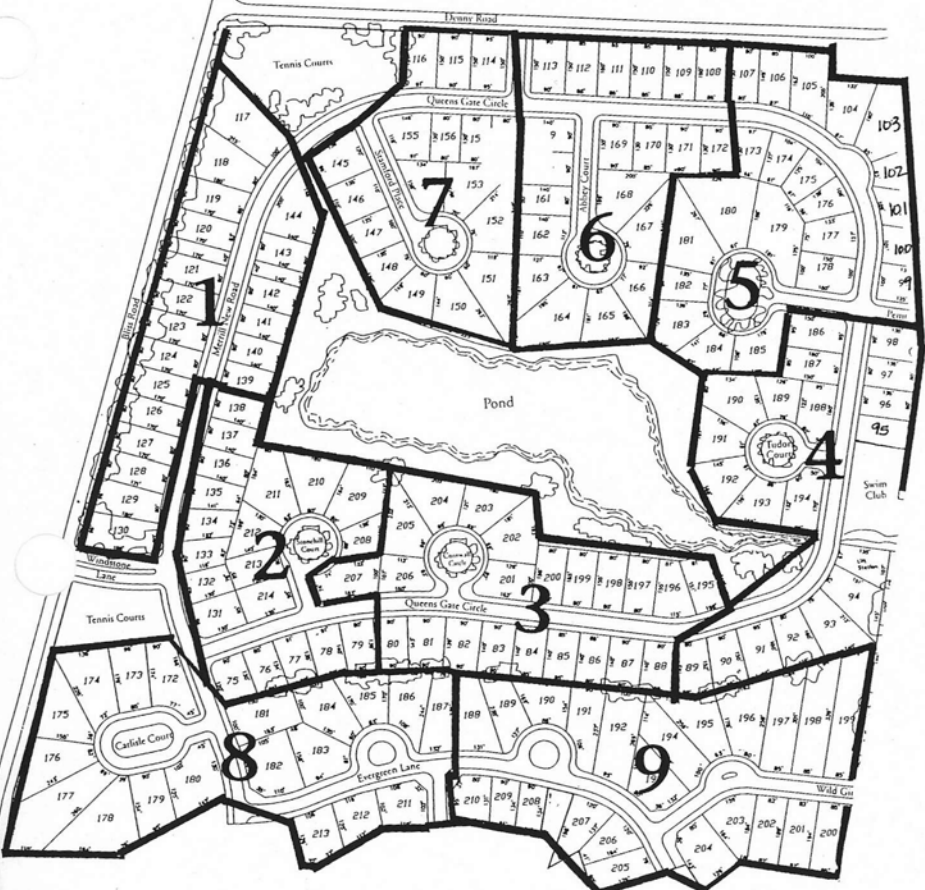

Tennis Courts

Queens Gate Circle

Stonewall Lane

Milroy Court

Metro New Road

Wain Road

Windstone Lane

Tennis Courts

Carlele Courts

Evergreen Lane

Wild Court

Pond

Swanish Court

Queen's Court

Club Courts

Swim Club

10
DORMS
GARAGE

SUTHERLAND AVENUE

KINGSLEY AVENUE

GARDNER AVENUE

GREENFIELD ROAD

GREENFIELD CIRCLE

SHEDFIELD CIRCLE

SHEDFIELD CIRCLE

WOODMERE CIRCLE

DETENTION

SUBDIVISION

191501 N 00 00 00 00 N 00 00 00

1823 77

1823 77