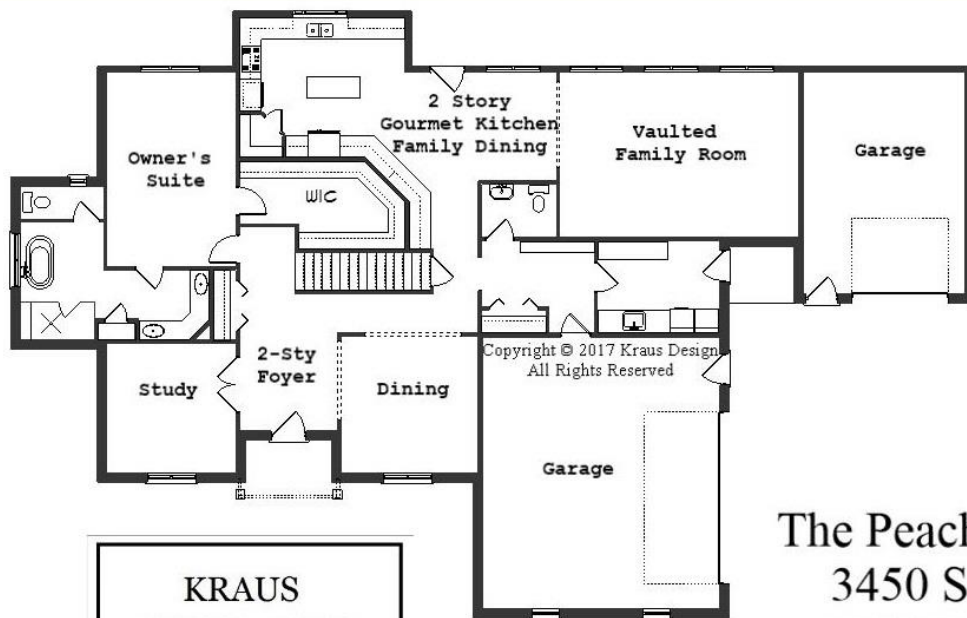

Your Land Your Style Your Home Your Way

Design + Build = Your Best Value

KRAUS
DESIGN + BUILD
248-972-5549

The Peachtree M
3450 Sq.Ft.

Copyright © 2017 Kraus Design
All Rights Reserved

We Welcome Your Changes
to All Of Our Plans