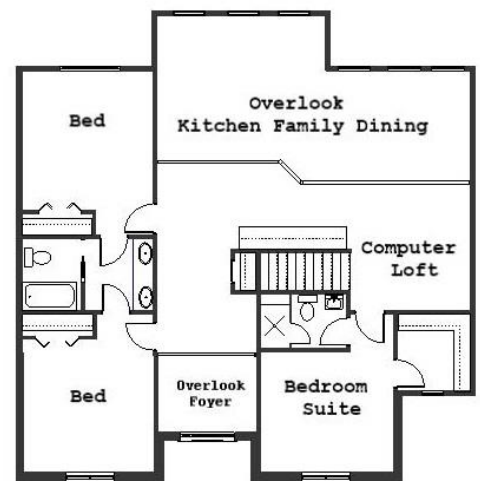

Your Land Your Style Your Home Your Way

Design + Build = Your Best Value

KRAUS
DESIGN + BUILD
248-972-5549

The Peachtree M
3450 Sq.Ft.

Copyright © 2017 Kraus Design
All Rights Reserved

We Welcome Your Changes
to All Of Our Plans