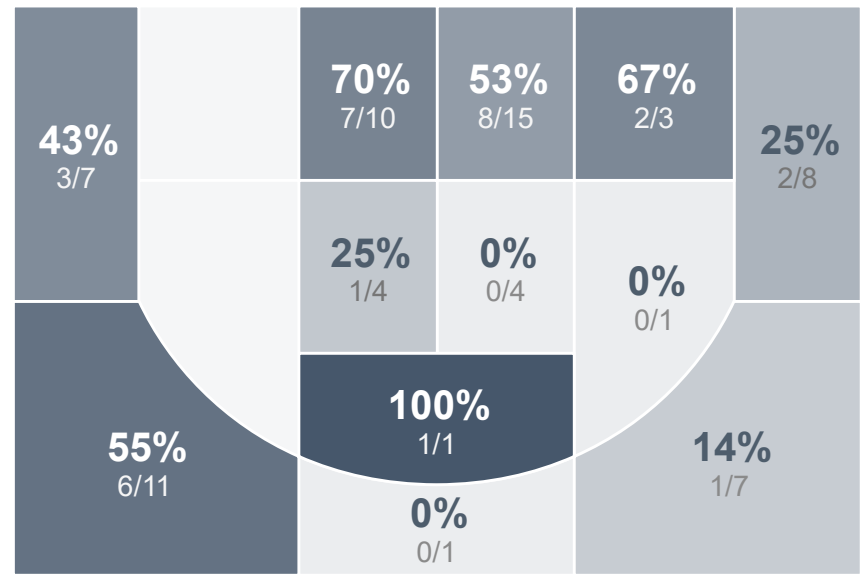

Boys Varsity Basketball