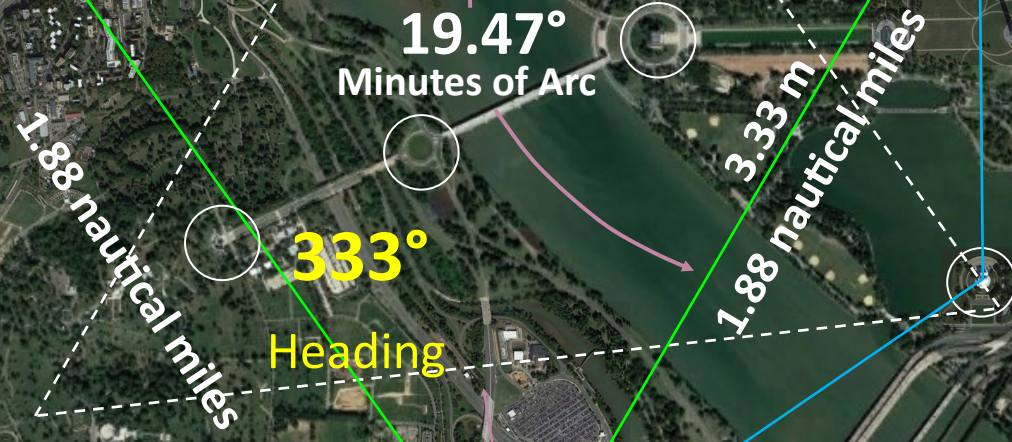

COLUMBIA STAR MAP

CYDONIA MARS TRIANGULATION PATTERN

PLEIADES STAR CLUSTER

PLEIADES CITY

Rosslyn, Virginia

WHITE HOUSE OVAL OFFICE

FACE OF ALA-LU LUCIFER

D&M PYRAMID THE PENTAGON