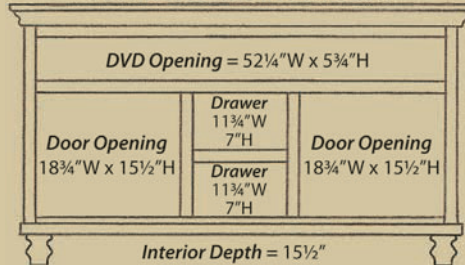

Overall size

Item #

OC-FWX-SV60 19"D x 60"W x 34 $\frac{1}{4}$ "H