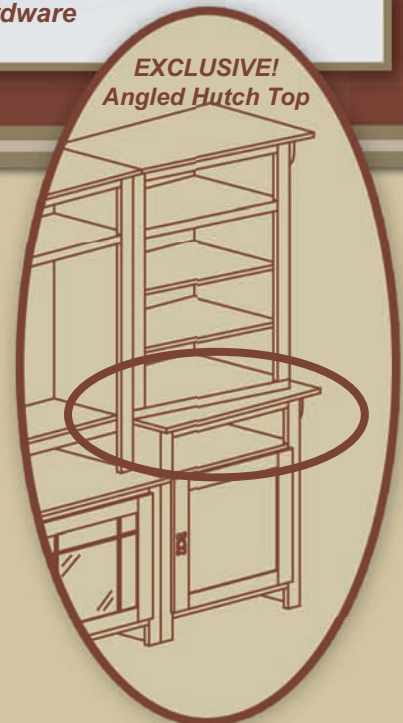

The Loft Mountain Plasma Wall Unit Collection

by Wisley Cabinet

Loft Mountain
Mission Style

LM-522-L-MI

LM-508-MI

LM-523-R-MI

See price list for sizes.

EXCLUSIVE!
Angled Hutch Top

The Loft Mountain Plasma Wall Unit Collection...

Available in Mission (above) or
Tapered Leg Styles (on back)...

Plus...

- All pieces are available as stand-alone units