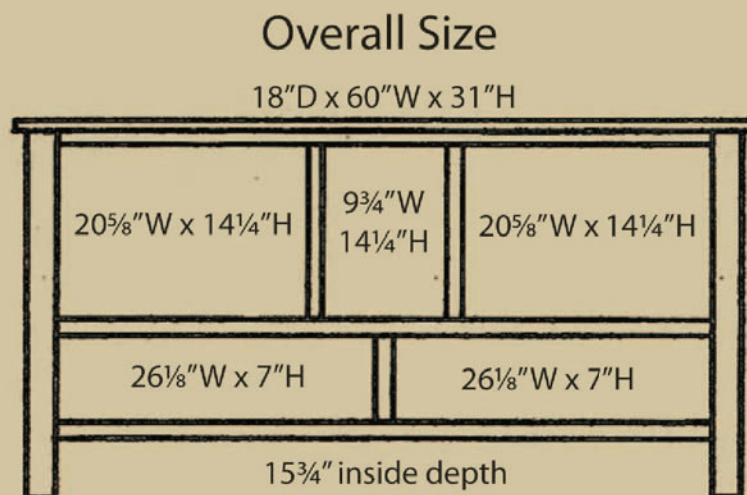

Overall Size

Item #

FWX-SV60 19"D x 60"W x 32 $\frac{1}{2}$ "H

Overall Size

Item #

FWE-SV60 19"D x 60"W x 32 $\frac{1}{2}$ "H

Oceanside Dimensions

Overall Size

Shown in black w/ red rub

CA-771
18"D x 46"W x 31"H
3 drawers, 1 door & 2 adj. shelves

CA-772 18"D x 49"W x 31"H
1 drawer, 2 doors & 1 adj. shelf

CA-773
18"D x 60"W x 31"H • 2 drawers, 3 doors & 3 adj. shelves
(Standard w/ wood center door - Outside doors may be wood or glass)

Cabin Creek TV Stands

Dimensions

CA-771

CA-772

CA-773

ORIGINAL Corner Entertainment Centers

Available in three sizes: CE32 - 32"W x 30³/₈"H TV opening • CE38 - 38"W x 31¹/₂"H TV opening • CE42 - 42"W x 31¹/₂"H TV opening

STANDARD SHAKER
2-piece unit w/ wood knobs, raised-panel doors, and beveled glass top doors
To order: CE-Size-Shaker-Wood-Color

1317

2-Piece Heights
85¹/₄"
60³/₄"
24¹/₂"

STANDARD MISSION
2-piece unit w/ black mission hardware, flat-panel doors, and top glass doors w/ mullions
To order: CE-Size-Mission-Wood-Color