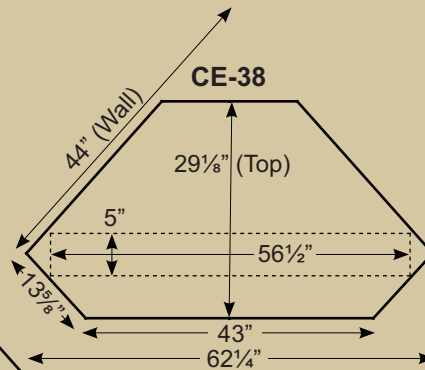

Sold by:

Corner TV Stands

Height 32½"

36" to wall

**CE-SV32 in Cherry
Mission Style w/ Wood Doors**

Height 32½"

33¾" to wall

**CE-SV29 in Oak
Shaker Style w/ Glass Doors**

Height 25¼"

44" to wall

**CE-S38 in Cherry
Mission Style w/ Glass Doors**

Height 25¼"

36" to wall

**CE-S32 in Oak
Shaker Style w/ Glass Doors**

Specifications for all Corner Units (Stands and 2-piece)

CE-29

25⅝" (Top)

CE-38

29⅞" (Top)

CE-32

27⅞" (Top)

CE-42

29⅞" (Top)

Note: All sizes reflect top sizes using our 1317 crown. If other crowns are used, dimensions will change.