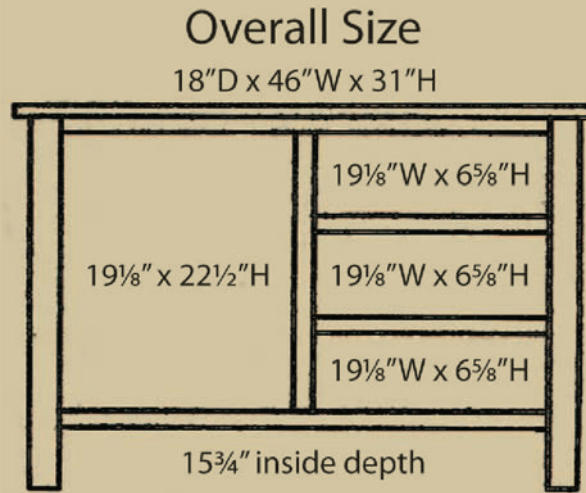

Cabin Creek TV Stands

Dimensions

CA-771