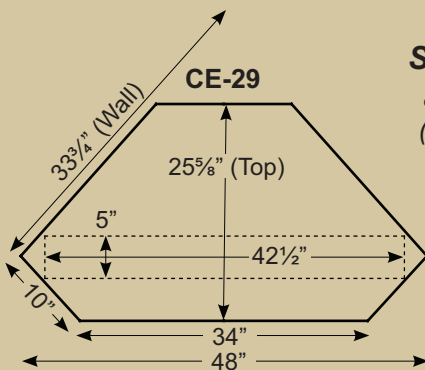

STANDARD SHAKER
2-piece unit w/ wood knobs, raised-panel doors, and beveled glass top doors
To order: CE-Size-Shaker-Wood-Color

1317

2-Piece Heights
85¹/₄"
60³/₄"
24¹/₂"

STANDARD MISSION
2-piece unit w/ black mission hardware, flat-panel doors, and top glass doors w/ mullions
To order: CE-Size-Mission-Wood-Color

1519

Standard Features:
- Top section w/ one adj. shelf
- Full ext. drawer slides
- Perforated back in TV area

MISSION
w/ 1317 Crown and:
- Black trim and dentil
- D-523 black knobs
To order: CE-Size-Style-Wood-Color

1317

STANDARD CE-29
1-piece unit available in Mission or Shaker
29"W x 25⁵/₈"H TV opening
Total Height: 79"
To order: CE-29-Style-Wood-Color

- Corner Entertainment Centers w/o Glass Tops -

Shaker w/ 1317 Crown
To order: CEB-Size-Shaker-Wood-Color-Crown

64"H

Mission w/ 1520 Crown
To order: CEB-Size-Mission-Wood-Color-Crown

64"H

Corner Entertainment Centers w/o Glass Tops are available in four sizes:

CEB-29
29"W x 25⁵/₈"H TV opening

CEB-32
32"W x 30³/₈"H TV opening

CEB-38
38"W x 31¹/₂"H TV opening

CEB-42
42"W x 31¹/₂"H TV opening

See price lists for more options

STANDARDS

Shaker style standard w/ wood knobs and raised panel doors

Mission style standard w/ black mission hardware and flat panel doors

These crowns available on any UNIT. Please specify when ordering

Specifications for all Corner Units (Stands and 2-piece)