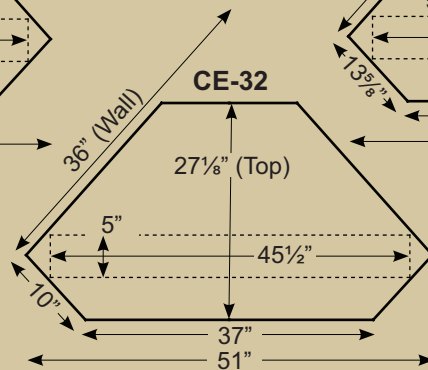

Height 25¼"

44" to wall

**CE-S38 in Cherry
Mission Style w/ Glass Doors**

Height 25¼"

36" to wall

**CE-S32 in Oak
Shaker Style w/ Glass Doors**

Specifications for all Corner Units (Stands and 2-piece)

CE-29

25⅝" (Top)

CE-38

29⅞" (Top)

CE-32

27⅞" (Top)

CE-42

29⅞" (Top)

Note: All sizes reflect top sizes using our 1317 crown. If other crowns are used, dimensions will change.

Corner *and* Flat Wall TV Stands

Featuring...
Flat Wall TV Stands
Corner TV Stands
Entertainment Centers

Height 25¼" • Width including top 60"

FWE-S60 in Brown Maple
Mission Style w/ Glass Doors
Painted Black w/ Natural Rub (OV 440-O)

Flat Wall *TV Stands*

Height 25¼" • Width including top 49¾"

FW-S50 in Oak
Mission Style w/ Glass Doors

Height 25¼" • Width including top 60"

FWX-S60 in Oak
Shaker Style w/ Glass Doors

Flat Wall TV Stands

Height 32½" • Width including top 60"