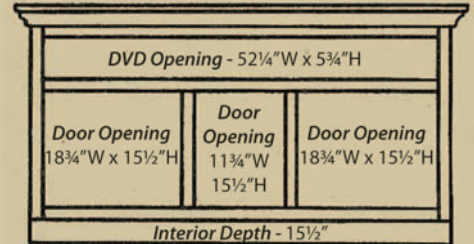

Overall Size

Item #

FWE-SV60 19"D x 60"W x 32 $\frac{1}{2}$ "H