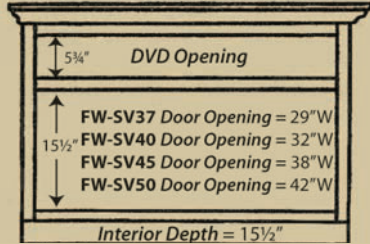

Overall Size

Item #

FW-SV37 19"D x 36 $\frac{3}{4}$ "W x 32 $\frac{1}{2}$ "H
FW-SV40 19"D x 39 $\frac{3}{4}$ "W x 32 $\frac{1}{2}$ "H
FW-SV45 19"D x 45 $\frac{3}{4}$ "W x 32 $\frac{1}{2}$ "H
FW-SV50 19"D x 49 $\frac{3}{4}$ "W x 32 $\frac{1}{2}$ "H