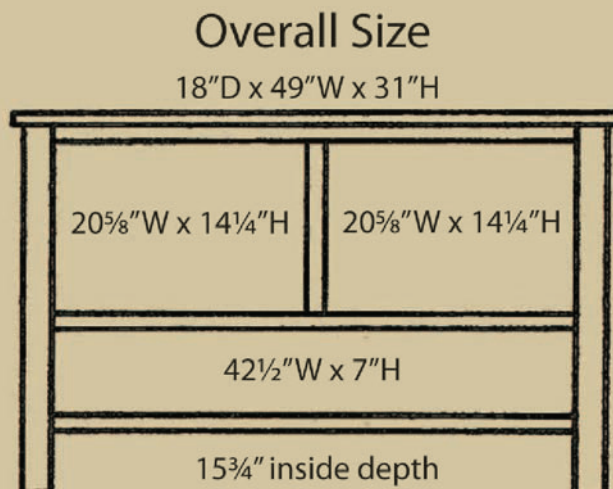

Cabin Creek TV Stands

Dimensions

CA-771

CA-772

CA-773