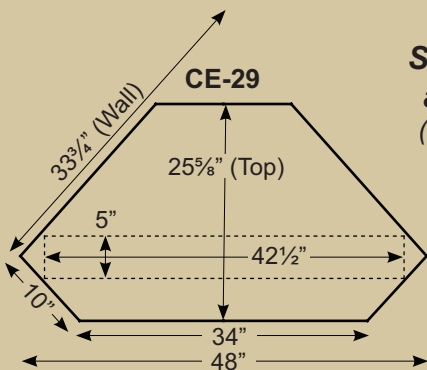

Sold by:

Corner TV Stands

Height 32½"

36" to wall

**CE-SV32 in Cherry
Mission Style w/ Wood Doors**

Height 32½"

33¾" to wall

**CE-SV29 in Oak
Shaker Style w/ Glass Doors**

Height 25¼"

44" to wall

**CE-S38 in Cherry
Mission Style w/ Glass Doors**

Height 25¼"

36" to wall

**CE-S32 in Oak
Shaker Style w/ Glass Doors**

Specifications for all Corner Units (Stands and 2-piece)

CE-29

25⅝" (Top)

CE-38

29⅞" (Top)

CE-32

27⅞" (Top)

CE-42

29⅞" (Top)

Note: All sizes reflect top sizes using our 1317 crown. If other crowns are used, dimensions will change.

Height 32½" • Width including top 45¾"

**FW-SV45 in Oak
Shaker Style w/ Wood Doors**

Height 32½" • Width including top 60"

**FWX-SV60 in Oak
Shaker Style w/ Glass Doors**

Flat Wall TV Stands

Dimensions

Overall Size