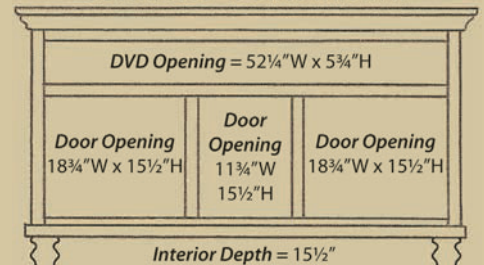

Overall Size

Item #

OC-FWE-SV60 19"D x 60"W x 34 $\frac{1}{4}$ "H