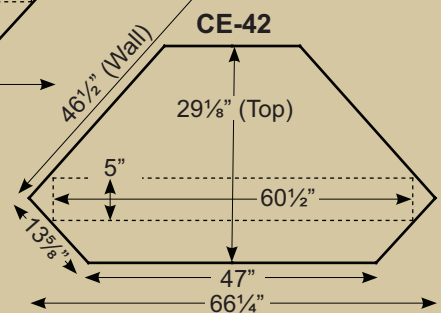

Note: All sizes reflect top sizes using our 1317 crown. If other crowns are used, dimensions will change.