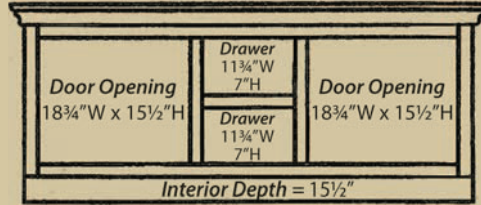

Overall Size

Item #

FWX-S60 19"D x 60"W x 25 $\frac{1}{4}$ "H