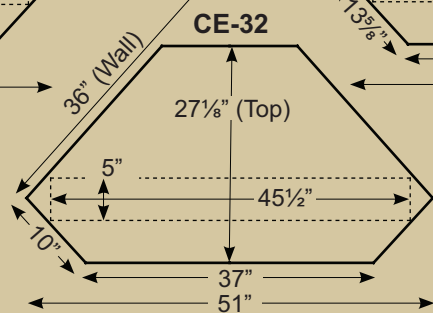

Note: All sizes reflect top sizes using our 1317 crown. If other crowns are used, dimensions will change.