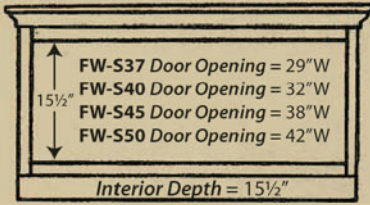

Flat Wall TV Stands

Dimensions

Overall Size

Item #

FW-S37 19"D x 36 $\frac{3}{4}$ "W x 25 $\frac{1}{4}$ "H
FW-S40 19"D x 39 $\frac{3}{4}$ "W x 25 $\frac{1}{4}$ "H
FW-S45 19"D x 45 $\frac{3}{4}$ "W x 25 $\frac{1}{4}$ "H
FW-S50 19"D x 49 $\frac{3}{4}$ "W x 25 $\frac{1}{4}$ "H