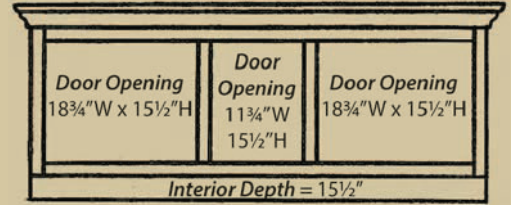

Overall Size

Item #

FWE-S60 19"D x 60"W x 25 $\frac{1}{4}$ "H