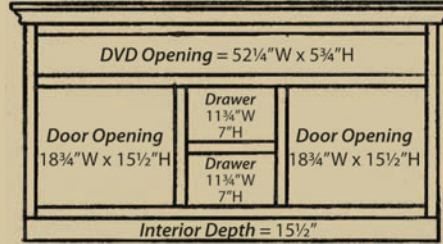

Overall Size

Item #

FWX-SV60 19"D x 60"W x 32 $\frac{1}{2}$ "H