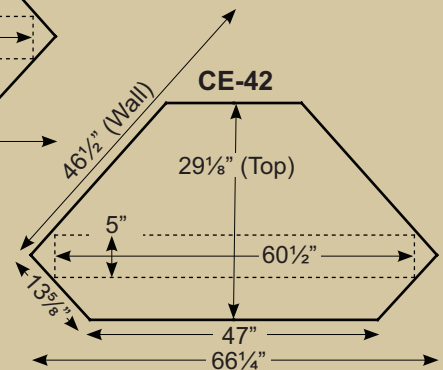

Height 25¼"

44" to wall

**CE-S38 in Cherry
Mission Style w/ Glass Doors**

Height 25¼"

36" to wall

**CE-S32 in Oak
Shaker Style w/ Glass Doors**

Specifications for all Corner Units (Stands and 2-piece)

CE-29

25⅝" (Top)

CE-38

29⅞" (Top)

CE-32

27⅞" (Top)

CE-42

29⅞" (Top)

Note: All sizes reflect top sizes using our 1317 crown. If other crowns are used, dimensions will change.

Corner *and* Flat Wall TV Stands

Featuring...
Flat Wall TV Stands
Corner TV Stands
Entertainment Centers

Height 25¼" • Width including top 60"

FWE-S60 in Brown Maple
Mission Style w/ Glass Doors
Painted Black w/ Natural Rub (OV 440-O)

Overall Size

Item #

FWX-SV60 19"D x 60"W x 32 $\frac{1}{2}$ "H

Overall Size

Item #

FWE-SV60 19"D x 60"W x 32 $\frac{1}{2}$ "H

Oceanside Dimensions

Overall Size