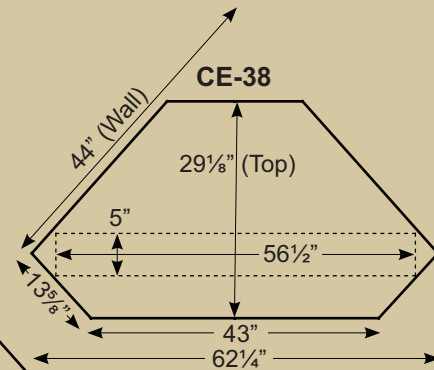

Note: All sizes reflect top sizes using our 1317 crown. If other crowns are used, dimensions will change.