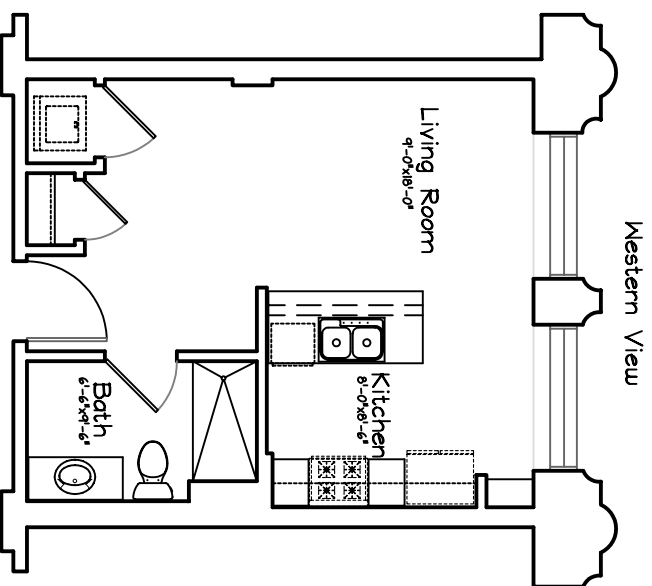

PLANKINTON LOFT APARTMENTS - 5th FLOOR

Unit #543 = 410 sq ft
Studio, 1 Bath

Scale : 1/8" = 1'-0"

Square Footage taken from center of corridor/party walls
to exterior of furred walls.