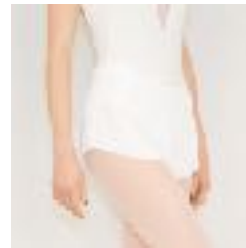

Elite Division Uniform 2017-18

Available at the Cinnamon Tree- please order by Saturday August 11th

Lulli Basic Brushed Cotton Tank in Navy, White and Fuchsia

Bullet Pointe Shirt in Navy, Aurora and White

*Also may order Eleve Alison Leotard thru Cinnamon Tree in White, Navy and Fuchsia (special order). Ainsliewear Bianca leotard with Mesh is available in White.

***SBC has a stock of the Lulli leotards in White, Navy and Fuchsia. Clearance sale of \$15 . Please contact Ms. Skye, available as supply lasts.