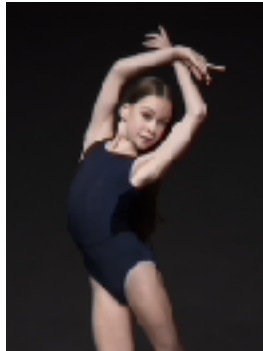

Elite Division Uniform 2017-18

Available at the Cinnamon Tree- please order by Saturday August 11th

Lulli Basic Brushed Cotton Tank in Navy, White and Fuchsia

Bullet Pointe Shirt in Navy, Aurora and White

*Also may order Eleve Alison Leotard thru Cinnamon Tree in White, Navy and Fuchsia (special order). Ainsliewear Bianca leotard with Mesh is available in White.

***SBC has a stock of the Lulli leotards in White, Navy and Fuchsia. Clearance sale of \$15 . Please contact Ms. Skye, available as supply lasts.