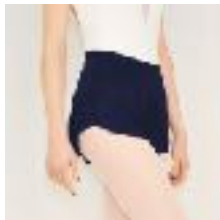

Elite Division Uniform 2017-18

Available at the Cinnamon Tree- please order by Saturday August 11th

Lulli Basic Brushed Cotton Tank in Navy, White and Fuchsia

Bullet Pointe Shirt in Navy, Aurora and White

*Also may order Eleve Alison Leotard thru Cinnamon Tree in White, Navy and Fuchsia (special order). Ainsliewear Bianca leotard with Mesh is available in White.

***SBC has a stock of the Lulli leotards in White, Navy and Fuchsia. Clearance sale of \$15 . Please contact Ms. Skye, available as supply lasts.