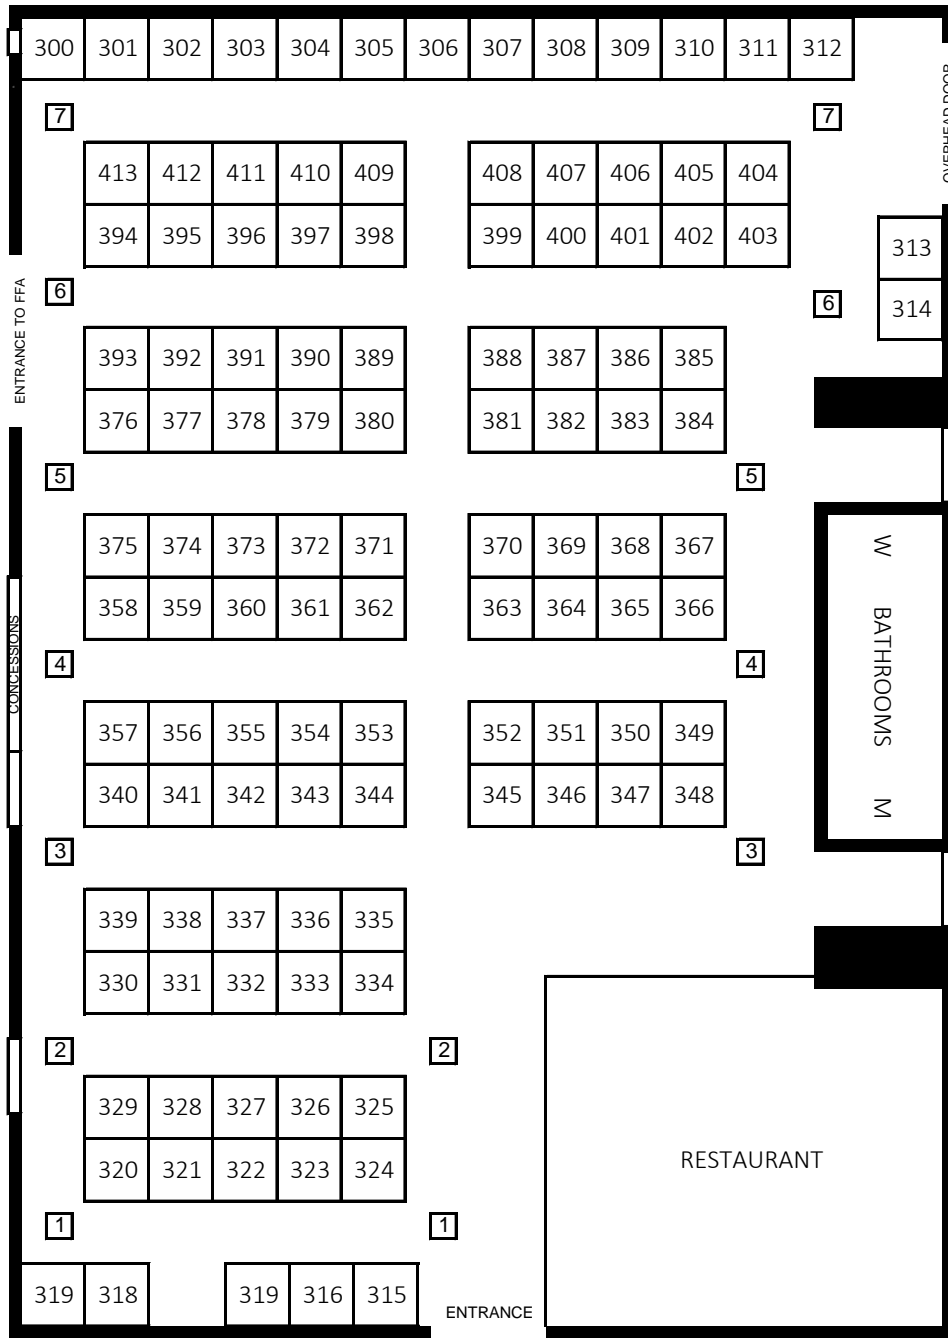

MAGIC PLACE BUILDING

MAP DOES NOT DEPICT ACTUAL DIMENSIONS, PLACEMENT OF BOOTHS OR BOOTH SIZES

ENTRANCE
 LOBBY ENTRANCE
 Info Booth
 TO 4H HALL BUILDING

4H HALL

4-H HALL BUILDING

TO MAGIC PLACE
BUILDING

LOBBY
ENTRANCE

ENTRANCE

MAP DOES NOT DEPICT ACTUAL
DIMENSIONS, PLACEMENT OF BOOTHS
OR BOOTH SIZES

FFA