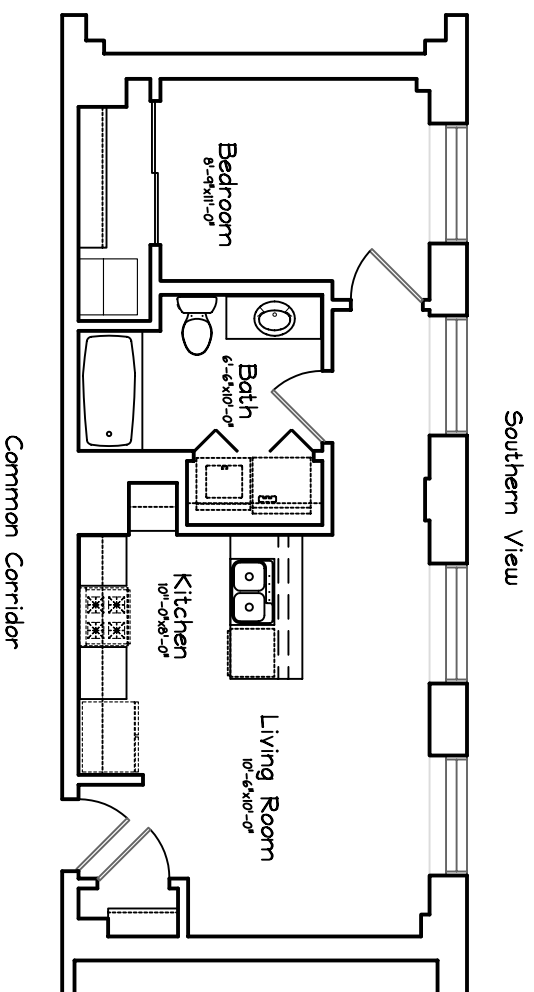

# PLANKINTON LOFT APARTMENTS - 5th FLOOR

Unit #535 = 560 sq ft  
One Bedroom, 1 Bath

Scale : 1/8" = 1'-0"

Square Footage taken from center of corridor/party walls  
to exterior of furred walls.