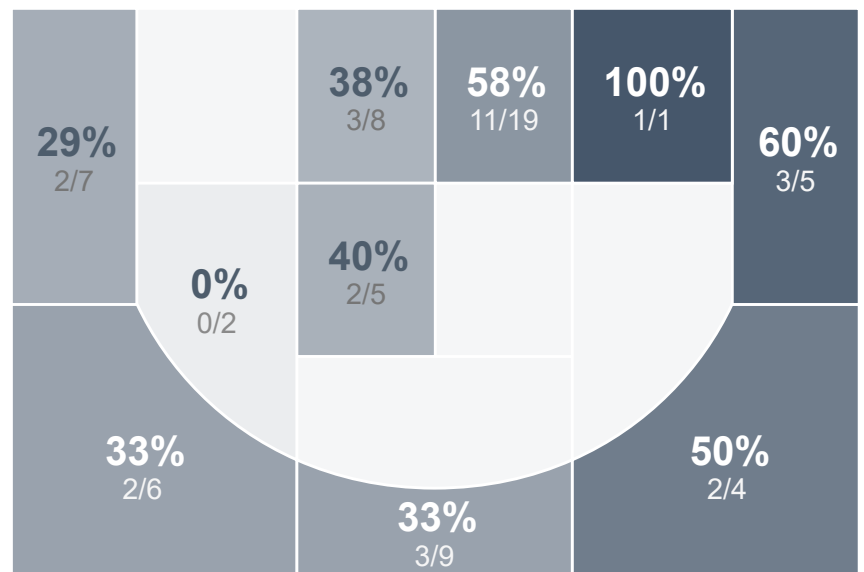

Minot High School