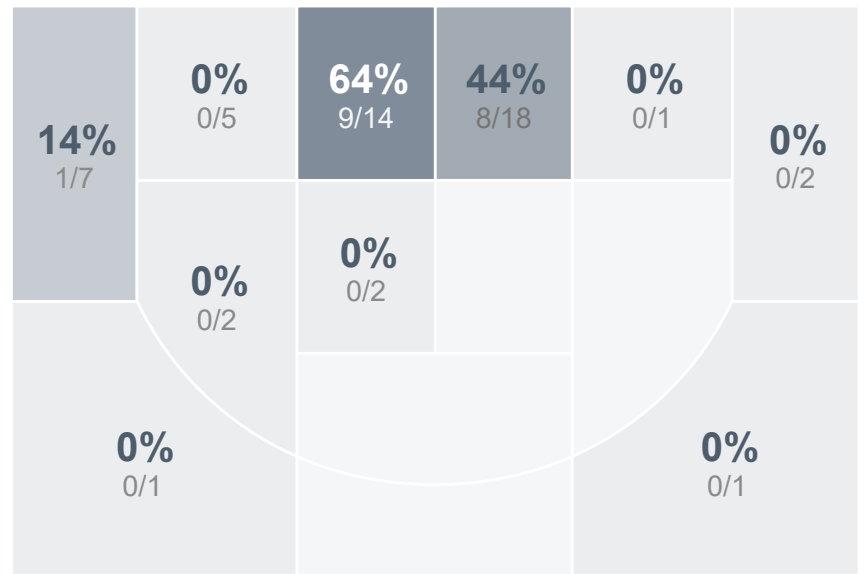

Girls' Varsity Basketball