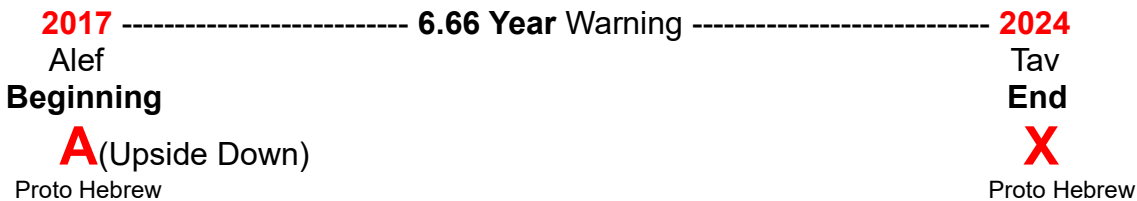

'X' Marks the Spot

This is what one would Assess. One believes that this is the 'Rapture Eclipse' of how, as a Celestial Sign, the Body of Christ, 'Corpus Christi', is Marked for Extraction and a 'Birthing', before the USA is 'X' Marked, along with all the other Nations of the World for Divine Wrath. Consider how in the Book of Revelation, pending the Seal 7-7-7 Judgments, the People of Christ are Marked 1st. The following will be Discerning the Implication of the 'X' or Tav in the Hebrew to that of this Corpus Christi Eclipse that configures an 'A' or Alef in the Hebrew Alefbet.

RAPTURE ECLIPSES 7-YEAR COUNTDOWN?

One conjectures that YHVH has given the USA, 7 Years to Repent. The Alef and the Tav, or the Beginning and the End are Prophetic Markers, literally across the Land of a Grace Period that will Expire in 2024, as it began in 2017. This is to suggest then, that the Revelation 12 Sign appears to be a 7-Year Countdown to the Rapture Year, perhaps. But as to a Marking of GOD's People?

An Angel is sent by Jesus to put a Mark or Seal or 'X' of some sort, in the Forehead of those 144,000 Jewish Evangelists for Jesus, during the Tribulation Period. It is thereafter, in Revelation 13, that the Beast, the False Christ puts a 'X' or Mark, of some sort, on the Forehead or Right Hand of those that will Follow and Worship him.

'And I saw another Angel ascending from the East, with the Seal of the Living God. And he called out in a Loud Voice to the 4 Angels who had been given Power to harm the Land and the Sea: Do not Harm the Land or Sea or Trees until we have Sealed the Foreheads of the Servants of our God. And I heard the Number of those who were Sealed, 144,000 from all the Tribes of Israel'. -Revelation 7:2-4

One is likewise strongly suggesting, that Prophetically Speaking, and in terms of Timing and Sequence of the coming Rapture Event, the Bride of Christ will be Marked for the Rapture, as a Typology 1st. Then Extracted and finally 'Birthed'. And thereafter, the AntiChrist will Mark his 'Property, accordingly. Thus, one calls this the 'Rapture Eclipse', the 'Corpus Christi Eclipse'.

If such a Prophetic Innuendo is plausible, then the 'Downside' of it is that it puts the Rapture Time Sequence beyond one's High Watch Time/Season of a July Wheat Pentecost Harvest for the Year. But anything is possible. One would hope the 'Marking', 'Exiting' and 'Birthing' of the Body of Christ, the 'Corpus Christi' would occur in 2023, as is the Eclipse Sequence and what the Meaning of the Cities of which it is 'Exiting' Signify, Prophetically.