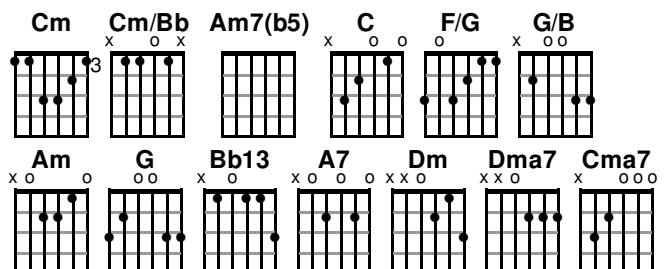

Chorus 1

C **G7/D C/E** **F** **C/G** **G/F C/E**
We are stand - ing on holy ground
F/G G/F Em7(b5)
And I know that there are
A7(b9) A7(#5) C/D D7 F/G
Angels all a - round
G/F C/E G7/D C/E
Let us praise
F C/E C/E G/F C/E
Jesus now
F C/E F
We are standing in His
C/G F/G C F/G
Presence on holy ground

Verse 2

C
In His presence there is
G/B Am G
Joy beyond mea - sure
Bb13 A7 Dm Dm7 F/G
And at His feet peace of mind
C Cma7 F/G
Can still be found

Am Ab7(b5) Gm7
If you have a need I
Bb/C C13 Fma7
Know He has the answer
Bb13 C2/G C/G Cm7/G
Reach out and claim it You
C/G F/G C F/G
Are standing on holy ground

Chorus 2

C **G7/D C/E** **F** **C/G** **G/F C/E**
We are stand - ing on holy ground
F/G G/F Em7(b5)
And I know that there are
A7(b9) A7(#5) C/D D7 F/G
Angels all a - round
G/F C/E G7/D C/E
Let us praise
F C/E C/E G/F C/E
Jesus now
F C/E F
We are standing in His
C/G F/G G/A
Presence on holy ground

Tag

A7/G D/F# Em7 D/F# G D/F# A/G D/F#
Let us praise Jesus now
G D/F# G D/A
We are standing in His presence
A/G Am/F# Am/B
We are standing in His presence
Gm/Bb D/A G
We are standing in His
D/A G/A D
Presence on holy ground

© 1983 Meadowgreen Music Company, Songchannel Music (Admin. by Capitol CMG Publishing). CCLI Song No. 21198. Unauthorized distribution is prohibited. Words and music by Geron Davis.