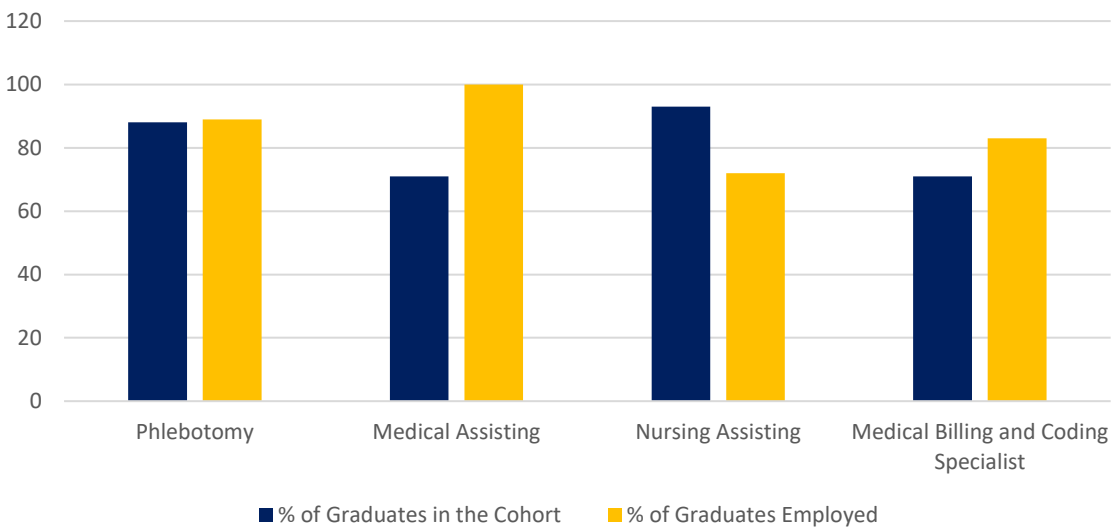

The Learning Bridge Career Institute's 2015 Accreditor/State Placement Rates

The Accreditor / State placement rates are calculated based on the number of students who completed from January 1, 2014 thru December 31, 2014. The percentages are calculated as of December 31, 2015.

The Learning Bridge Career Institute is nationally accredited through Council on Occupational Education and is approved through the Louisiana Board of Regents.