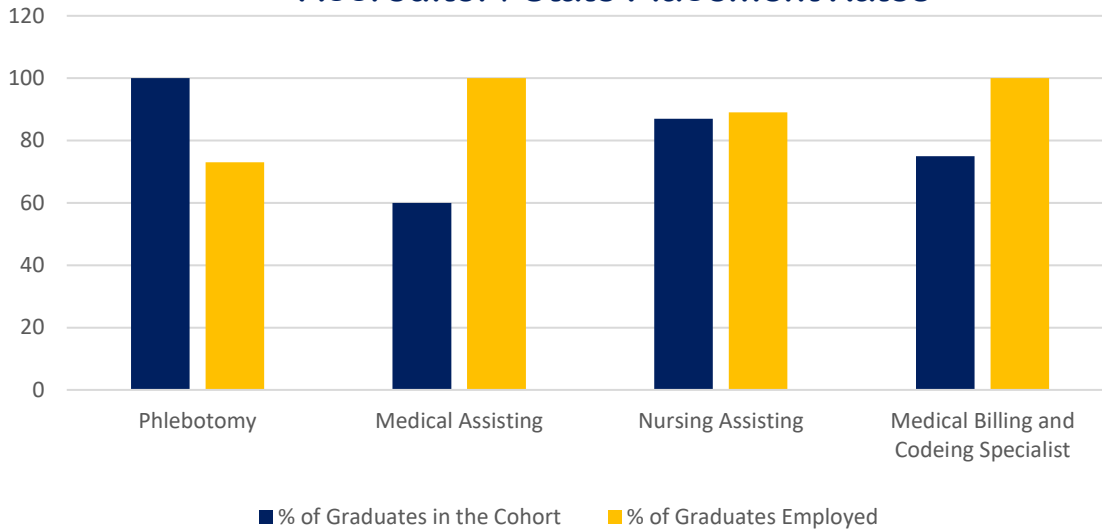

The Learning Bridge Career Institute's 2016 Accreditor / State Placement Rates

The Accreditor / State placement rates are calculated based on the number of students who completed from January 1, 2015 thru December 31, 2015. The percentages are calculated as of December 31, 2016.