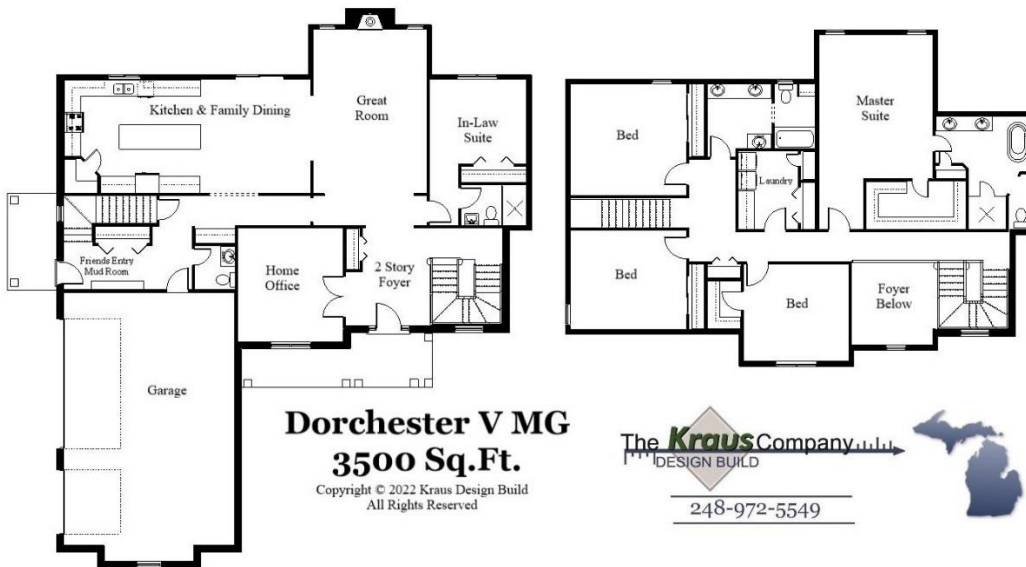

Your Land Your Style Your Home Your Way
Design + Build = Your Best Value

www.krausbuild.com

Setting the New Standard

Your Land Your Style Your Home Your Way
Design + Build = Your Best Value

www.krausbuild.com

Setting the New Standard

Your Land Your Style Your Home Your Way

Design + Build = Your Best Value

Dorchester
3200 Sq.Ft.
Copyright © 2017 Kraus Design

The **Kraus** Company
DESIGN BUILD

248-972-5549

Setting the New Standard