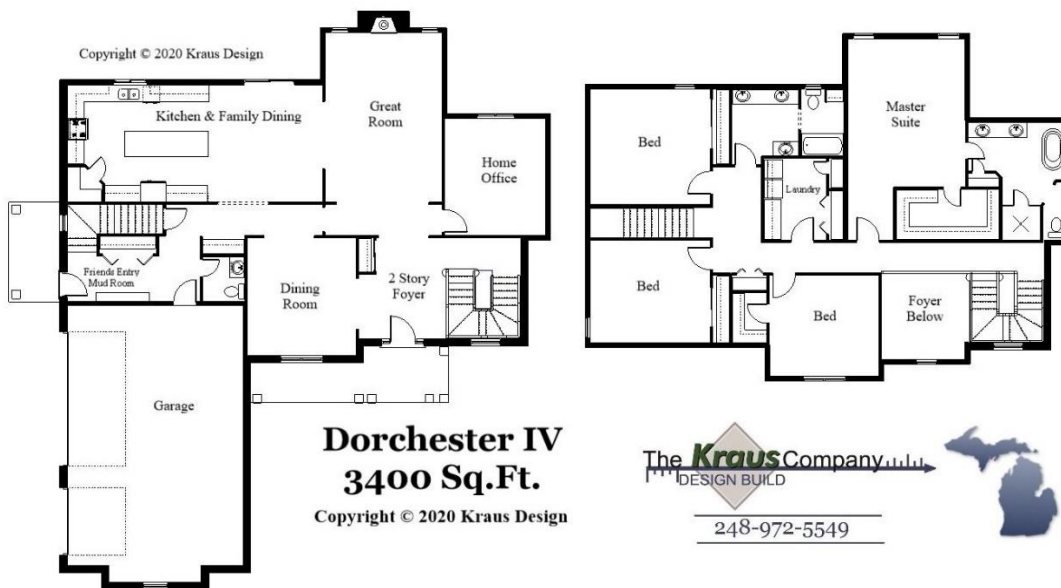

Your Land Your Style Your Home Your Way
Design + Build = Your Best Value

www.krausbuild.com

Setting the New Standard

Your Land Your Style Your Home Your Way
Design + Build = Your Best Value

www.krausbuild.com

Setting the New Standard

Your Land Your Style Your Home Your Way

Design + Build = Your Best Value

Dorchester
3200 Sq.Ft.
Copyright © 2017 Kraus Design

The **Kraus** Company
DESIGN BUILD

248-972-5549

Setting the New Standard