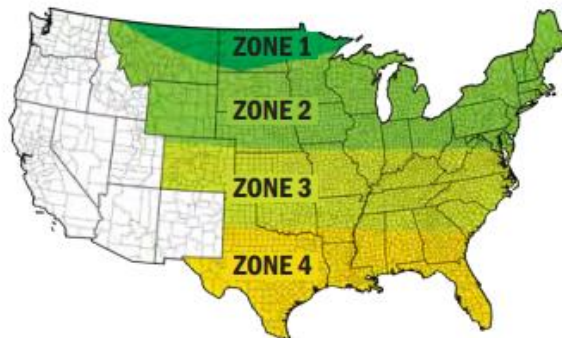

PLANTING WINDOW (DATES ARE APPROXIMATE)

ZONE 1	ZONE 2	ZONE 3	ZONE 4
JUN 1 - JUN 30	MAY 15 - JUN 30	APR 1 - JUN 30	APR 1 - JUL 31