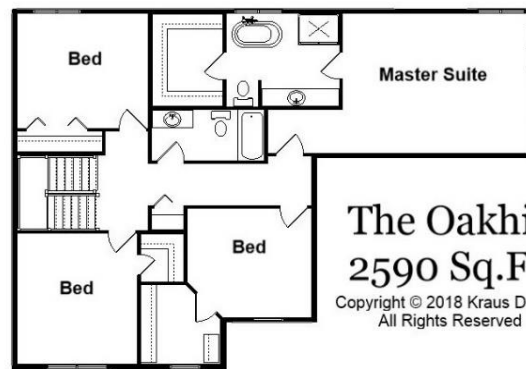

Your Land Your Style Your Home Your Way
 Design + Build = Your Best Value

www.krausbuild.com

The Oakhill
 2590 Sq.Ft.

Copyright © 2018 Kraus Design
 All Rights Reserved

We welcome your changes to all of our plans

Copyright © 2018 Kraus Design
 All Rights Reserved

The **Kraus** Company
 DESIGN BUILD

248-972-5549

Setting the New Standard

Your Land Your Style Your Home Your Way

Design + Build = Your Best Value

FIRST FLOOR PLAN

SECOND FLOOR PLAN

The Oakhill 50
2750 Sq.Ft.

Copyright © 2018 Kraus Design
All Rights Reserved

We welcome your
changes to all
of our plans

The **Kraus** Company
DESIGN BUILD

248-972-5549

Setting the New Standard