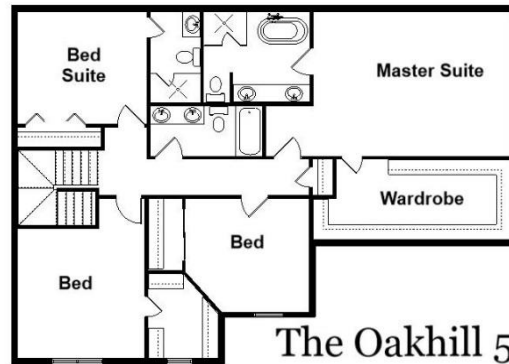

Copyright © 2018 Kraus Design
 All Rights Reserved

The **Kraus** Company
 DESIGN BUILD

248-972-5549

Setting the New Standard

Your Land Your Style Your Home Your Way

Design + Build = Your Best Value

FIRST FLOOR PLAN

SECOND FLOOR PLAN

The Oakhill 50
2750 Sq.Ft.

Copyright © 2018 Kraus Design
All Rights Reserved

We welcome your
changes to all
of our plans

The **Kraus** Company
DESIGN BUILD

248-972-5549

Setting the New Standard