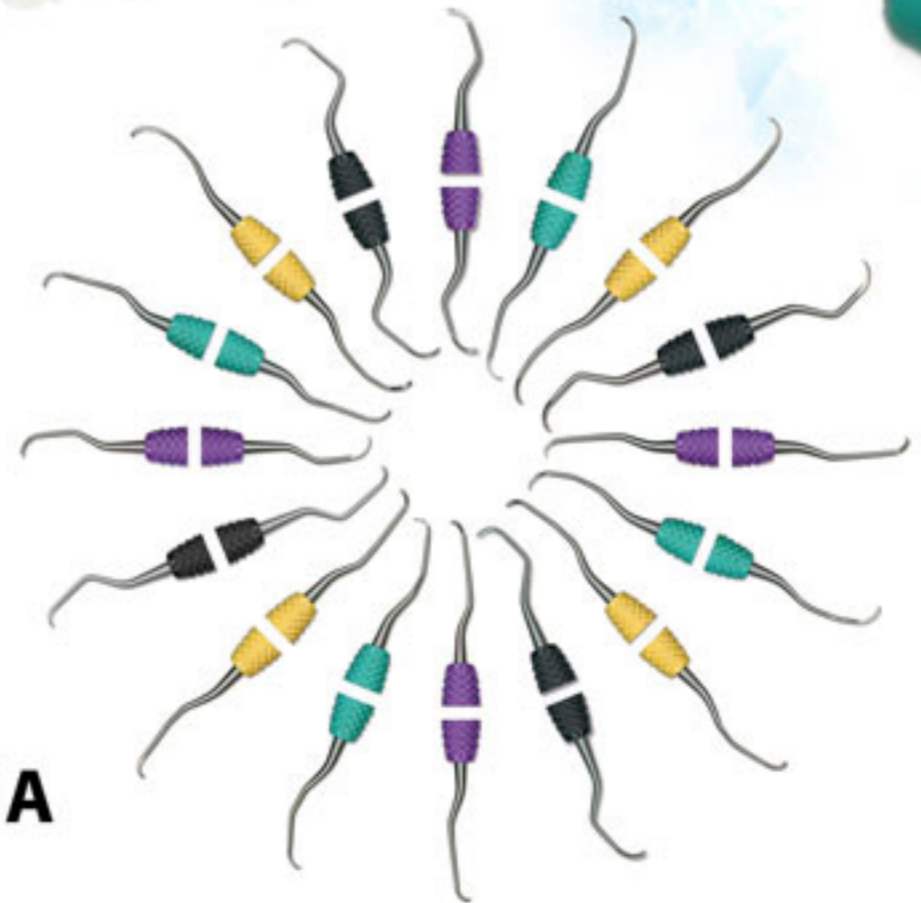

Quadrant-Specific Graceys

These quadrant-specific Gracey designs help with efficiency by reducing the number of times instruments need to be picked up and put down.

Gracey 11-14 R034
Available in rigid - R034R

Gracey 11-14 ER * R046

Gracey 12-13 R036
Available in rigid - R036R

Gracey 12-13 ER * R047

* extended reach - longer terminal shank

www.pdtdental.com
800-240-9895

PDT GRACEY

LEADING COMPETITOR

Better Adaptation

Continuous Curvature

Fewer strokes

100% Made in the USA