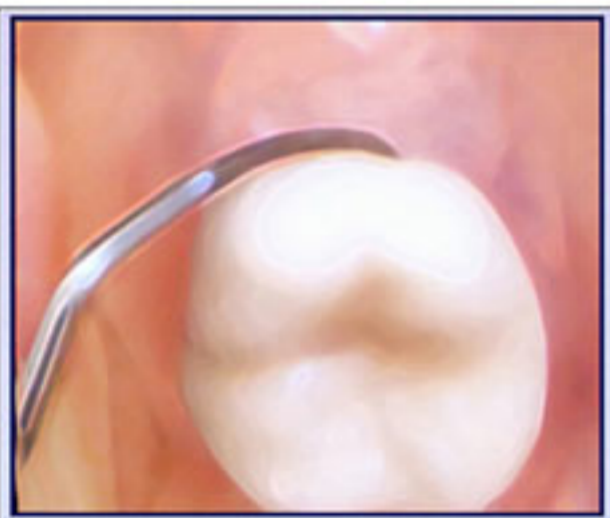

Gracey 11-14 ER * R046

Gracey 12-13 R036
Available in rigid - R036R

Gracey 12-13 ER * R047

* extended reach - longer terminal shank

www.pdtdental.com
800-240-9895

PDT GRACEY

LEADING COMPETITOR

Better Adaptation

Continuous Curvature

Fewer strokes

100% Made in the USA