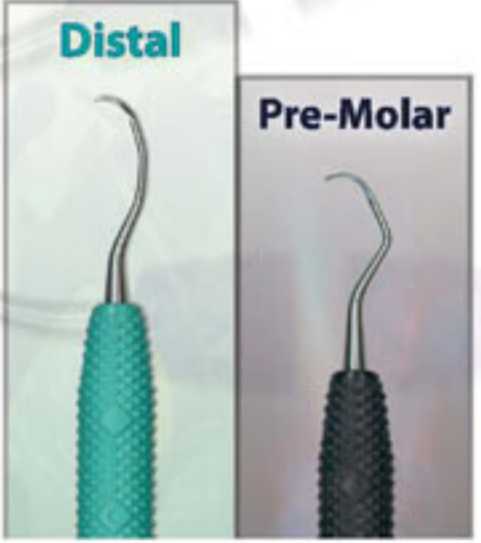

Extended Reach Mini Graceys

These perio-designed mini-bladed instruments with extended terminal shanks are great for accessing deeper pockets and root planing.

Gracey 00 R001
Available in rigid – R001R

Gracey 7-8 ER Mini R004
Available in rigid – R004R

Gracey 13-14 ER Mini R007
Available in rigid – R007R

Gracey 5-6 ER Mini R003

Gracey 11-12 ER Mini R006
Available in rigid – R006R

Gracey 15-16 ER Mini R008
Available in rigid – R008R

Anterior Graceys

★ Gracey 1-2 R016
Available in rigid – R016R

Gracey 3-4 R018

Gracey 5-6 R020

Pre-Molar Graceys

Gracey 7-8 R022

Gracey 9-10 R024