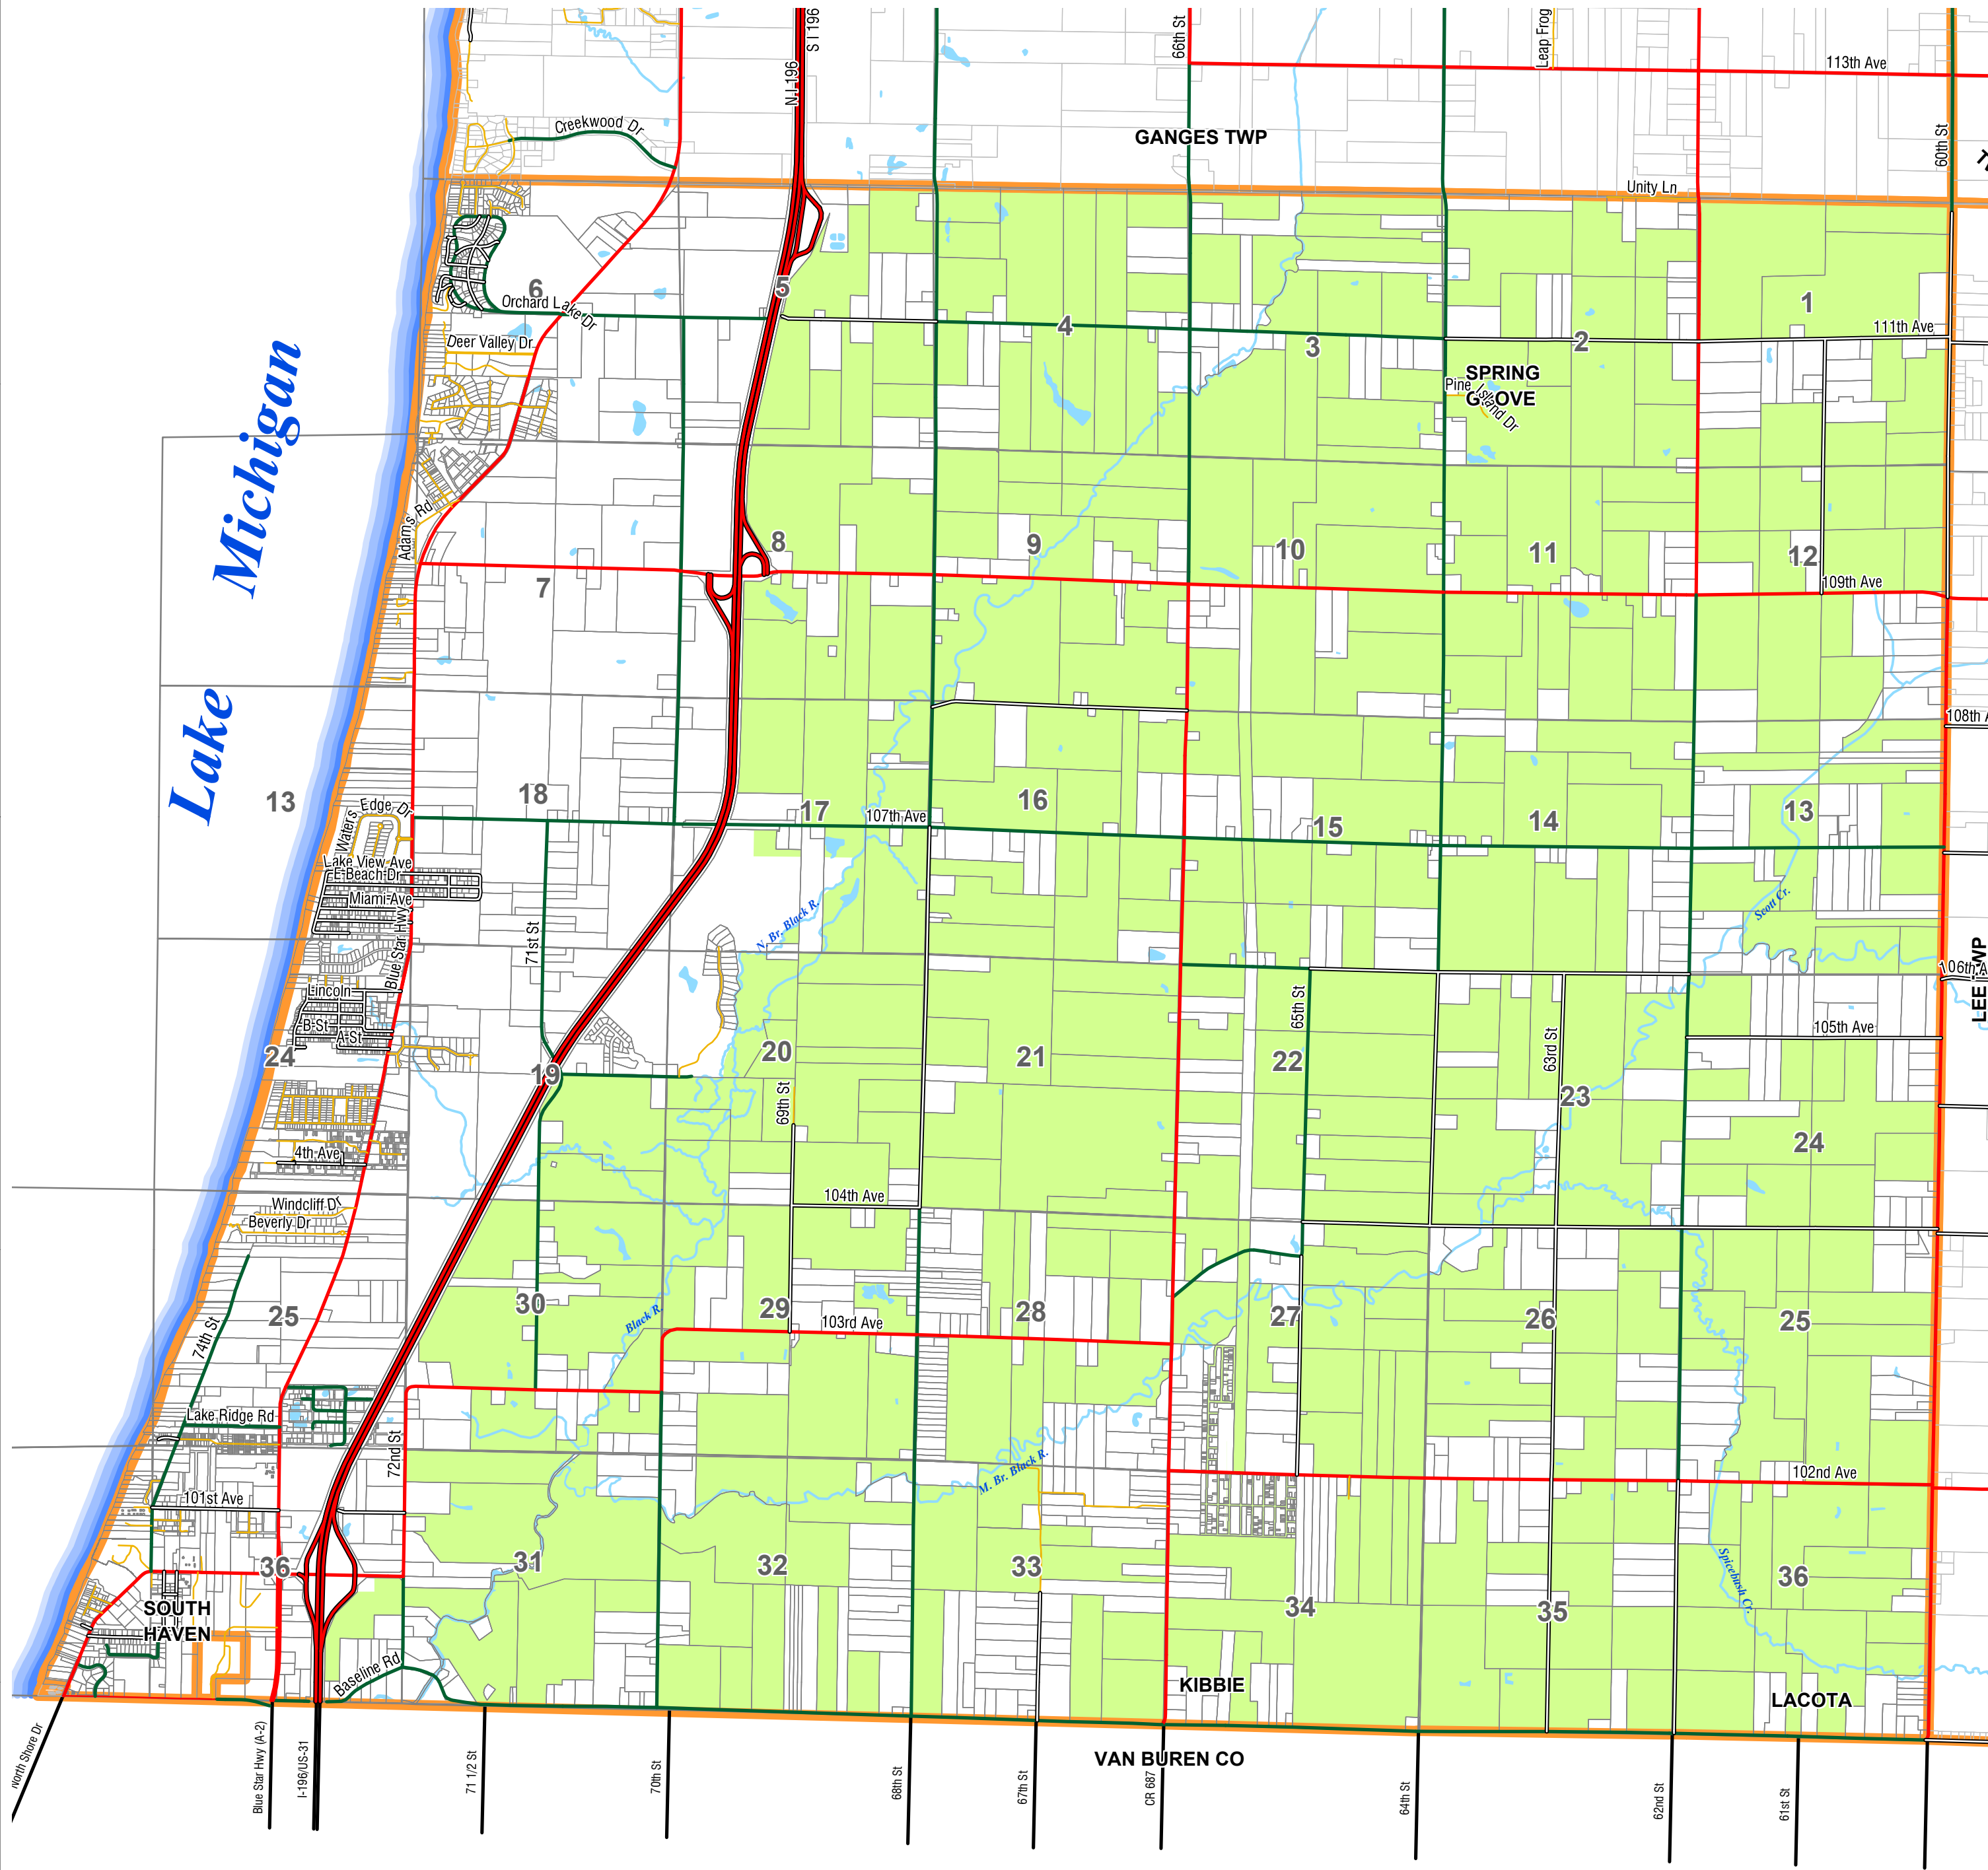

Casco Township

FARMLAND PRESERVATION ELIGIBLE PARCELS

ALLEGAN COUNTY, MICHIGAN

Map Legend

- Farmland Preservation-Eligible Parcels (20 acres or greater in areas designated for Agriculture in the Future Land Use plan.)
- Municipal Boundaries
- Section Lines

Allegan County Land Information Services assumes no liability for results or conclusions drawn from the use of this data.
Map Printed: 07/29/2011