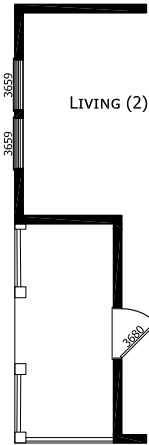

OPTIONAL
RECESSED
PORCH (add 6' to LR)

OPTIONAL
PORCH