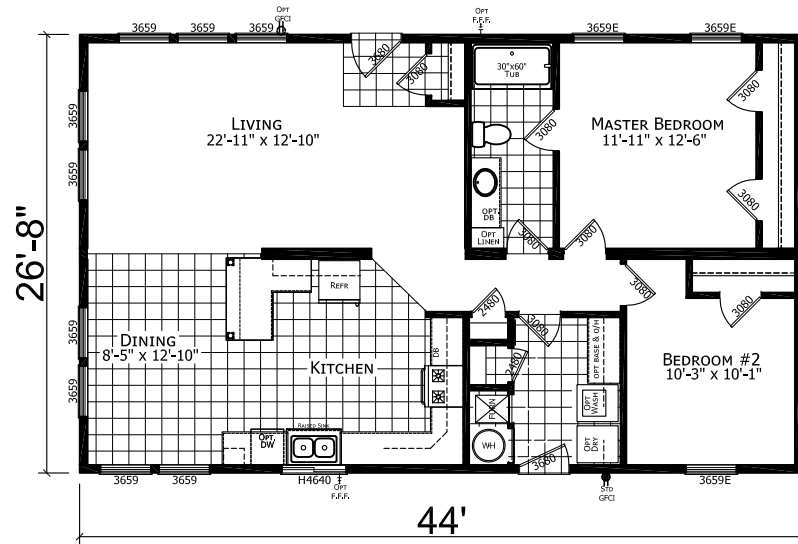

DECK TUB (GLAMOUR BATH) NOT AVAILABLE ON 44' MODEL
WALK-IN (AGILE SHOWER) NOT AVAILABLE ON 44' MODEL
RADIANT SPA GLAMOUR BATH NOT AVAILABLE ON 44' MODEL

*****Preliminary***
not for
Production!!**

MODEL 17-CB-4442C
2 BEDROOM, 1 BATH
ACTUAL SIZE: 44' x 26'-8"
TOTAL AREA: 1,173 SQ. FT.

OPTIONAL
PORCH

CHAMPION

MANUFACTURED BEAUTIFULLY™

1425 SUNNYSIDE RD. WEISER, ID 83672

MODIFICATIONS

PROJECT: 17-CB4442C
44' x 26'-8" 2 BD 1 BTH

TITLE: LITERATURE
PLAN

FILENAME: CB4442C PFS APPROVAL

SHEET: L-101