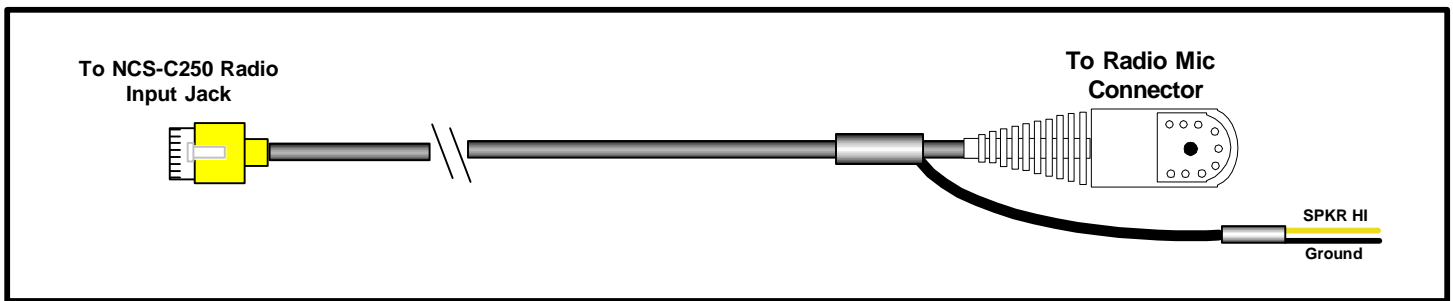

Radio Interface Cable

For NCS-C250 Mobile Multi-Switcher

NCS Model Number

NCS-250-ACM-XX

Compatible Radios:

Ericsson/GE MDX

Notes:

(1) Internal speaker should be disabled (see radio Manual)