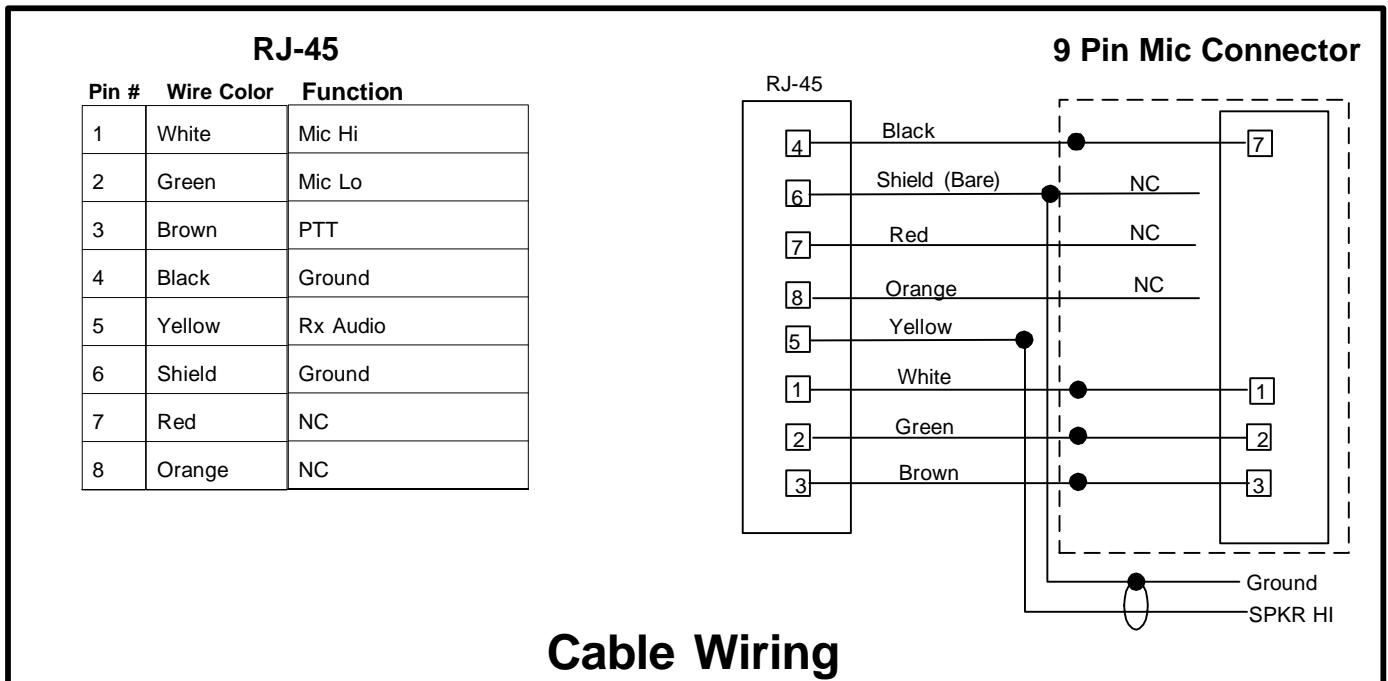

Radio Interface Cable

For NCS-C250 Mobile Multi-Switcher

NCS Model Number

NCS-250-ACM-XX

Compatible Radios:

Ericsson/GE MDX

Notes:

(1) Internal speaker should be disabled (see radio Manual)