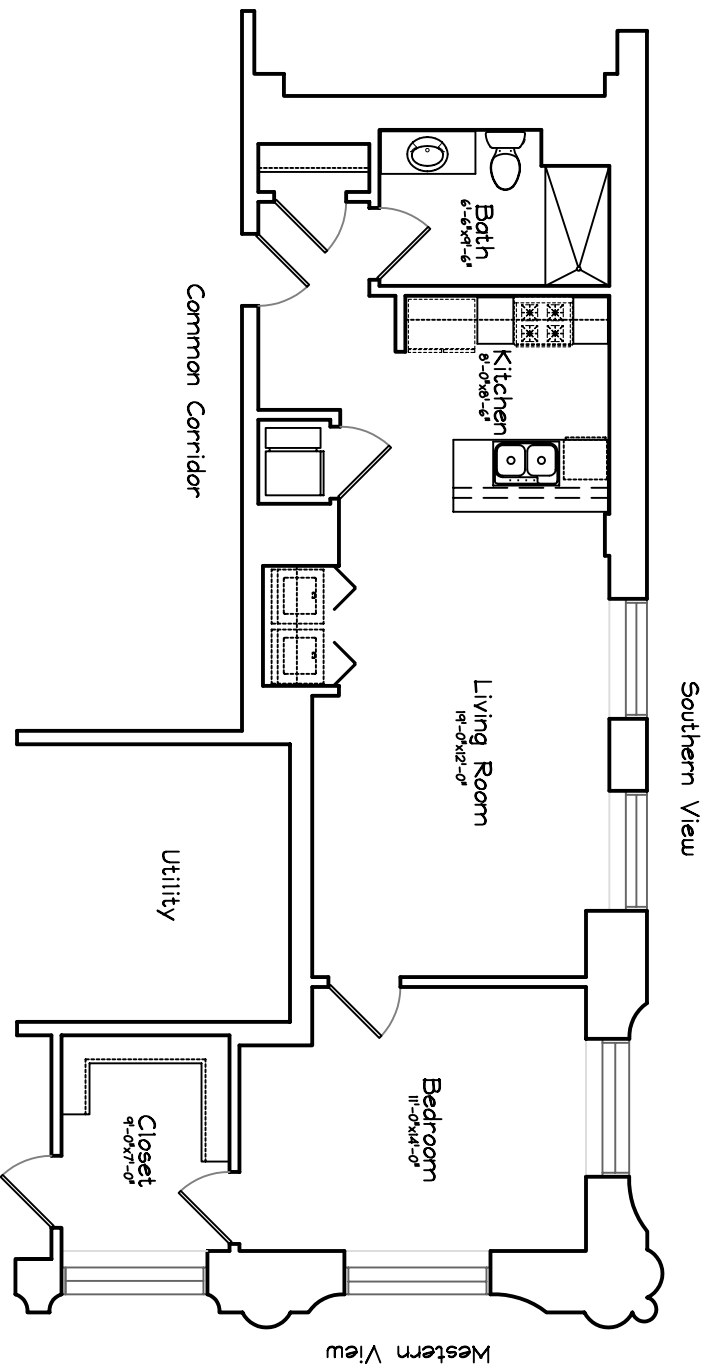

PLANKINTON LOFT APARTMENTS - 5th FLOOR

Unit #537 = 785 sq ft
One Bedroom, 1 Bath

Scale : 1/8" = 1'-0"

Square Footage taken from center of corridor/party walls
to exterior of furred walls.