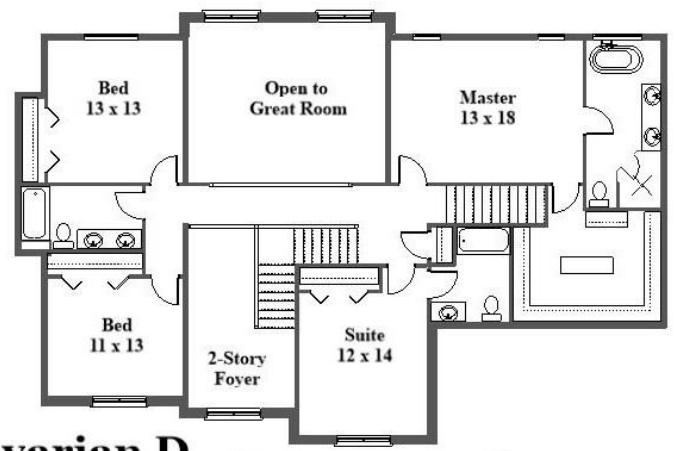

Copyright © 2018 Kraus Design
All Rights Reserved

The Bavarian D
3425 Sq.Ft.
Copyright © 2018 Kraus Design
All Rights Reserved

KRAUS
DESIGN + BUILD
248.494.1822

Your Land Your Style Your Home