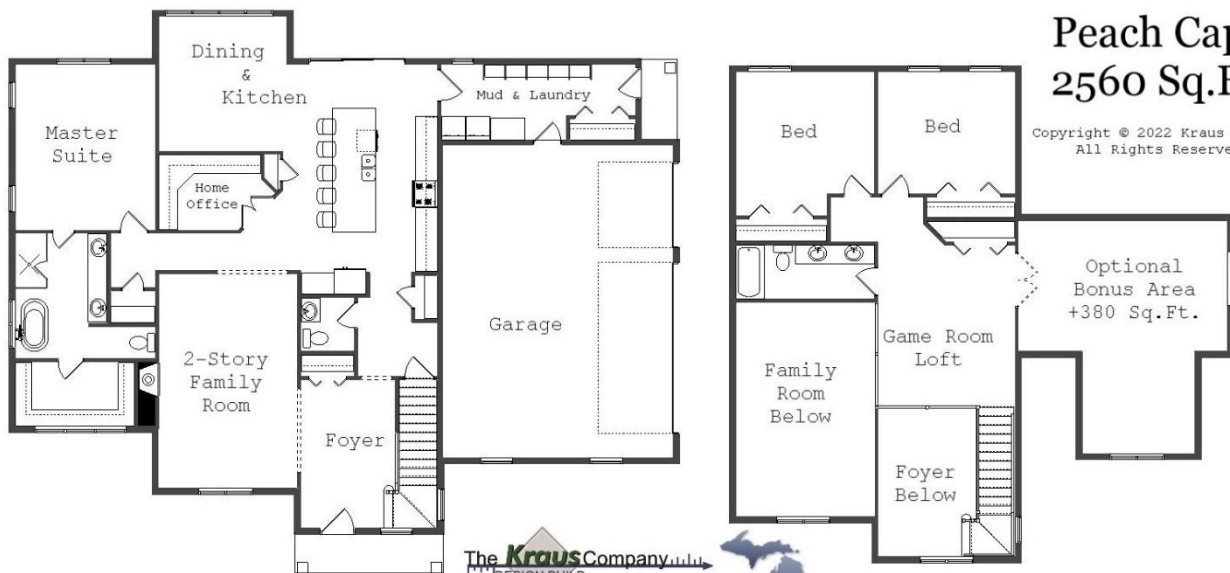

Your Land Your Style Your Home Your Way

Design + Build = Your Best Value

www.krausbuild.com

**Peach Cape
2560 Sq.Ft.**

Copyright © 2022 Kraus Design
All Rights Reserved

The **Kraus** Company
DESIGN BUILD

248-972-5549