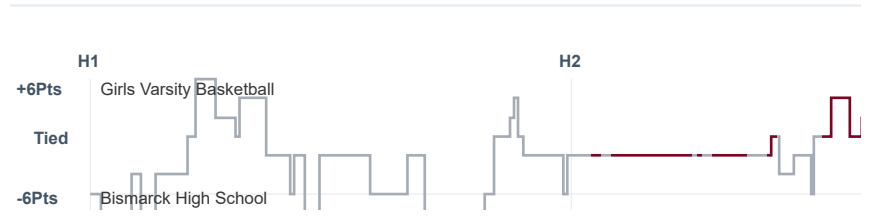

Box Score Report

MHS vs Bismarck - Jan 8, 2022 - L 55-61

Period Stats

Team	1	2	Final
MHS	30	25	55
BHS	28	33	61

Run Graph

Team Stats

	MHS	BHS
Field Goal %	32.1%	38.8%
Effective Field Goal %	38.4%	43.3%
2FG Made/Attempted	11/26	20/38
2FG%	42.3%	52.6%
3FG Made/Attempted	7/30	6/29
3FG%	23.3%	20.7%
FT Made/Attempted	12/19	3/4
Free Throw Percentage	63.2%	75.0%
Points Per Possession	0.77	0.84
Transition Points	8	12
Points Off Turnovers	7	16
Second Chance Points	12	5
Points in the Paint	20	30
Offensive Rebounds	13	11
Defense Rebounds	29	27
Assists	12	18
Deflections	13	10
Steals	9	8
Blocks	6	2
Turnovers	19	15
Personal Fouls	9	17
Charges Taken	0	1