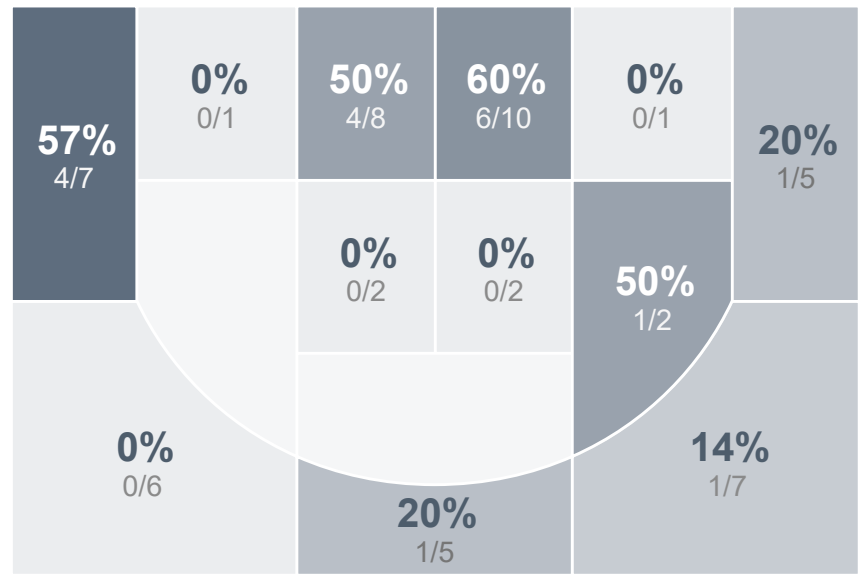

Girls Varsity Basketball