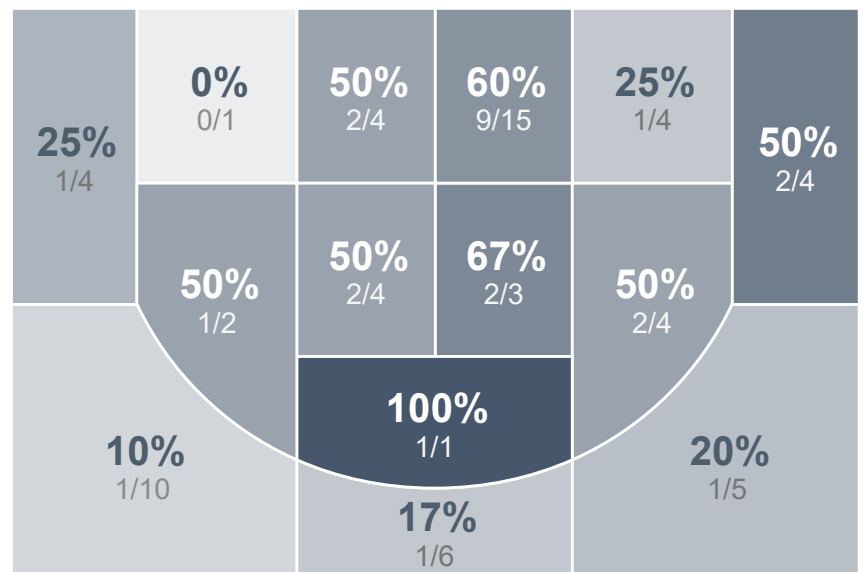

Bismarck High School